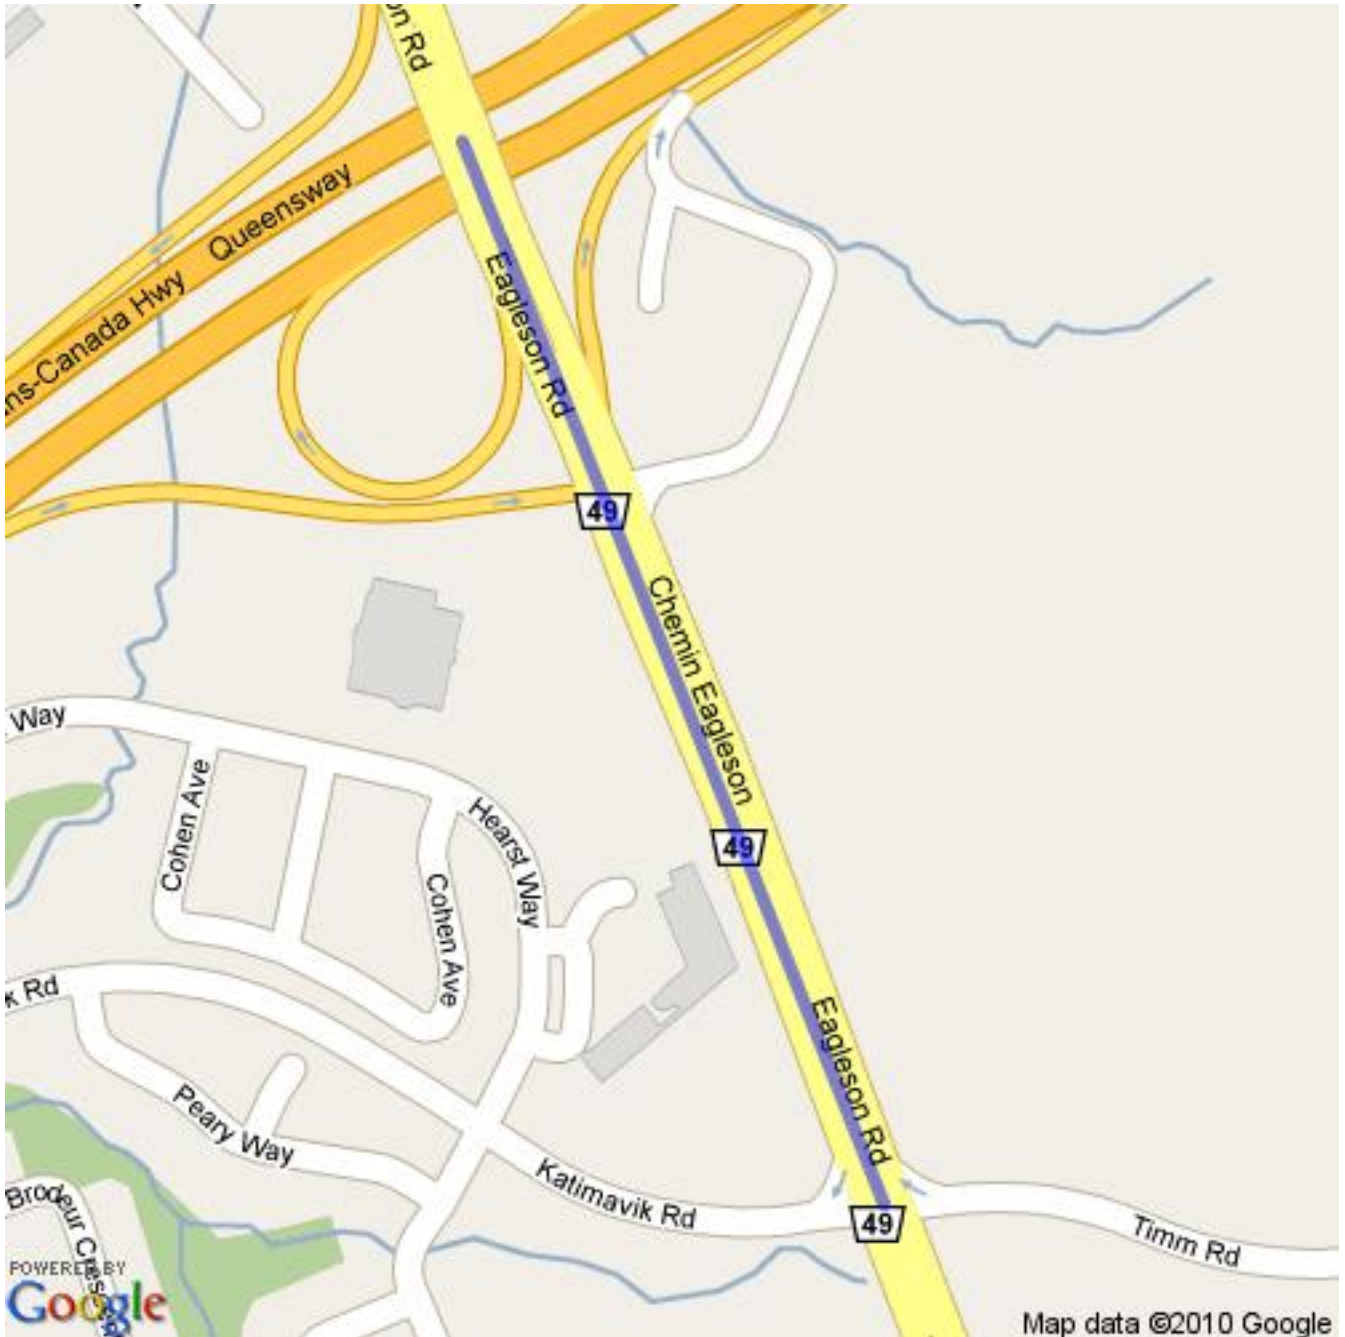

Ottawa District Minor Hockey Association

Official Boundary Definition

<http://maps.odmha.on.ca>

District 11 - Kanata

Created on 2012-05-17

Overview Map

For a high resolution JPEG of this map, visit <http://maps.odmha.on.ca>.

This page left blank.

Last page of ODMHA boundary definition document.