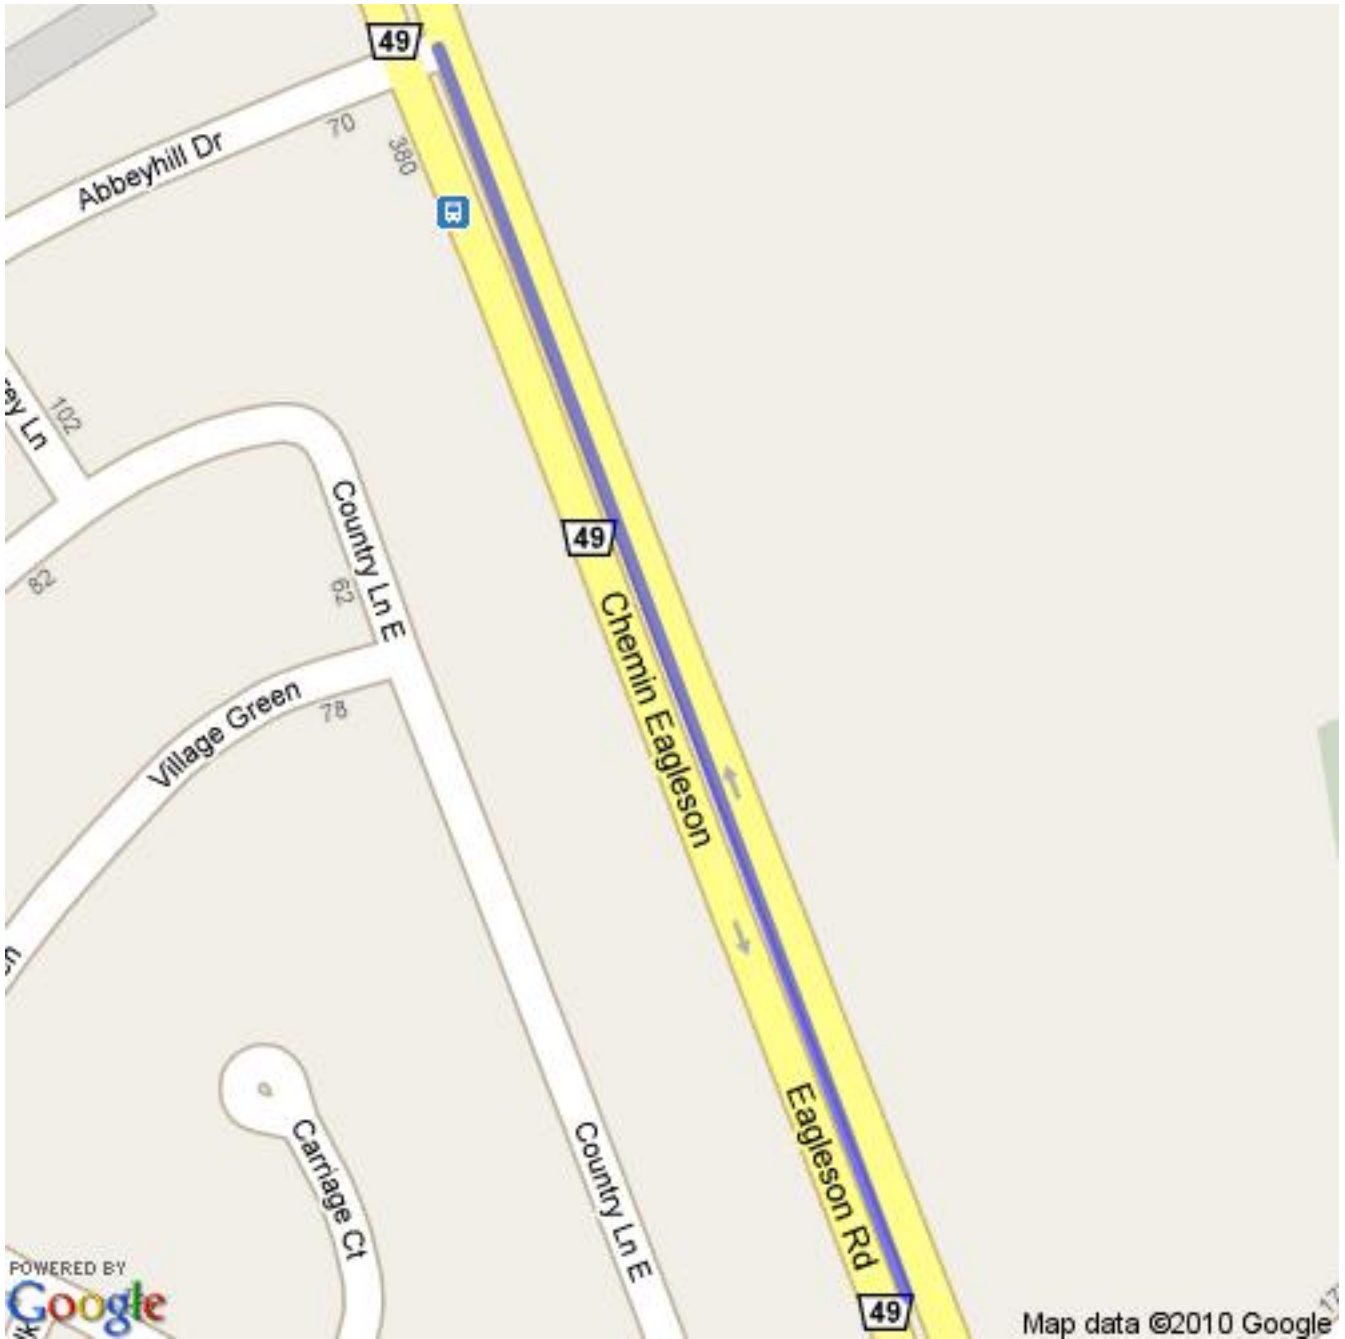

Ottawa District Minor Hockey Association

Official Boundary Definition

<http://maps.odmha.on.ca>

District 11 - Kanata

Created on 2012-05-17

Overview Map

For a high resolution JPEG of this map, visit <http://maps.odmha.on.ca>.

This page left blank.

Last page of ODMHA boundary definition document.