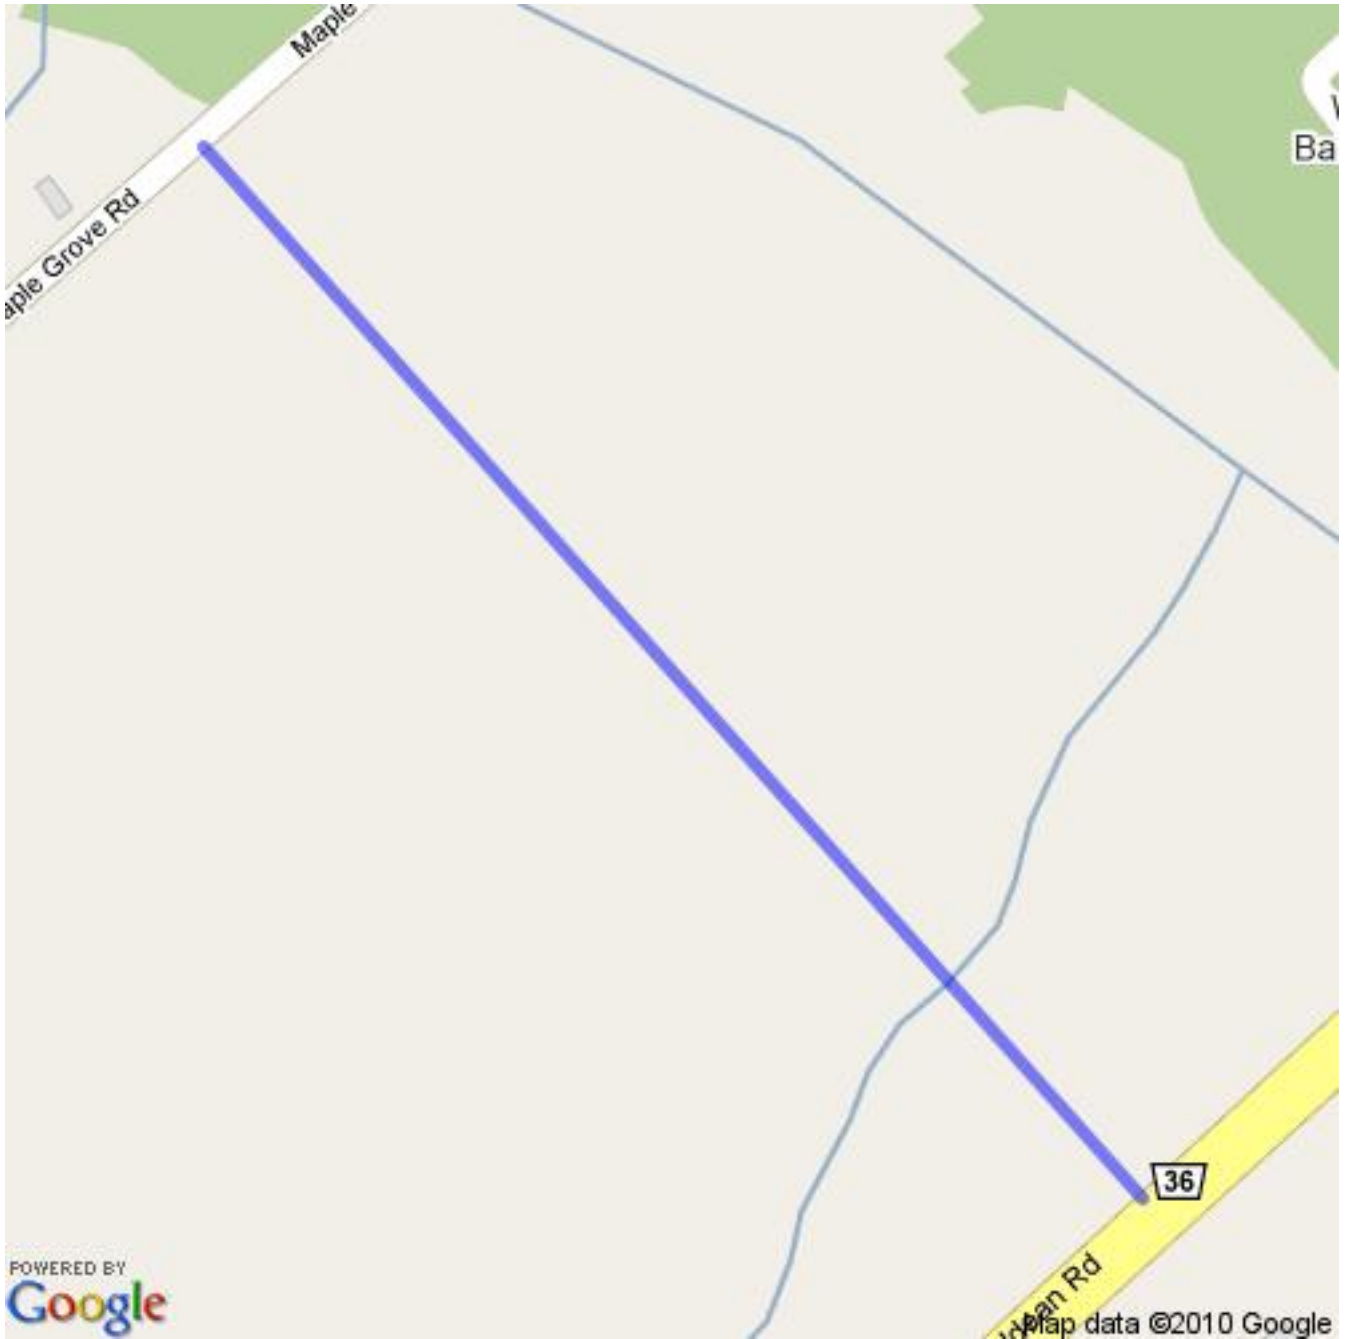

Ottawa District Minor Hockey Association

Official Boundary Definition

<http://maps.odmha.on.ca>

District 11 - Kanata

Created on 2012-05-17

Overview Map

For a high resolution JPEG of this map, visit <http://maps.odmha.on.ca>.

This page left blank.

Last page of ODMHA boundary definition document.