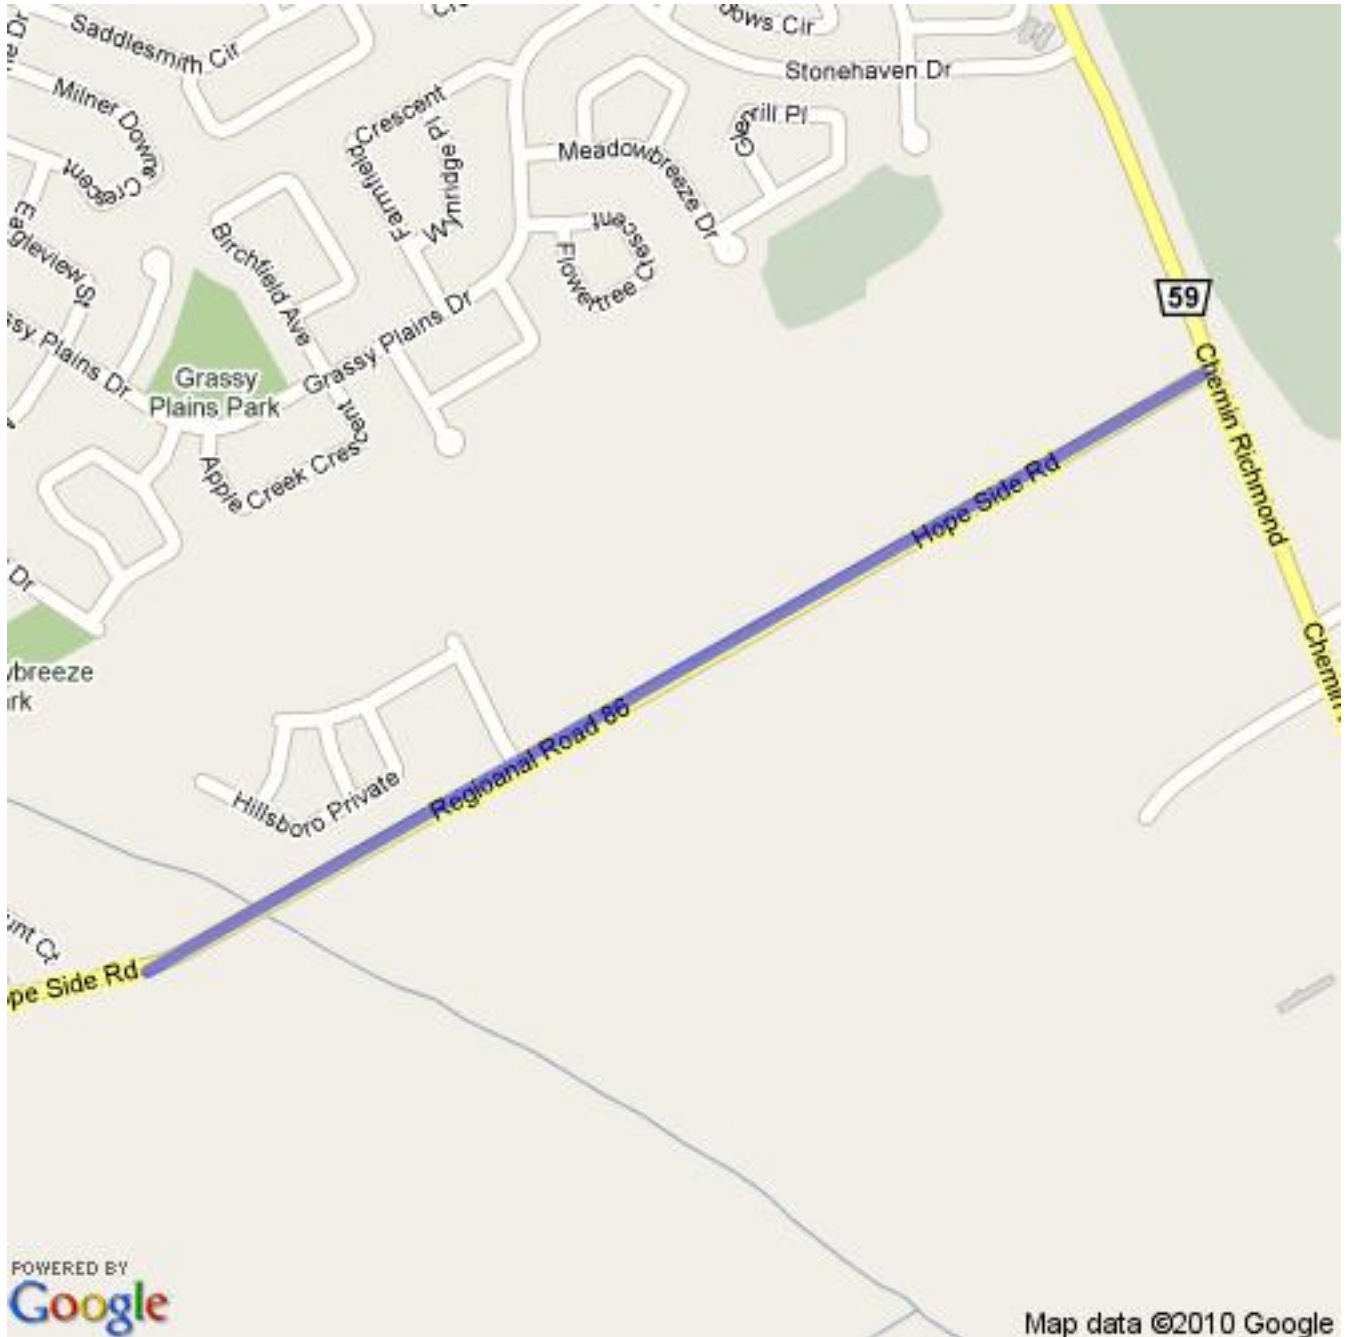

Ottawa District Minor Hockey Association

Official Boundary Definition

<http://maps.odmha.on.ca>

District 11 - Kanata

Created on 2012-05-17

Overview Map

For a high resolution JPEG of this map, visit <http://maps.odmha.on.ca>.

This page left blank.

Last page of ODMHA boundary definition document.