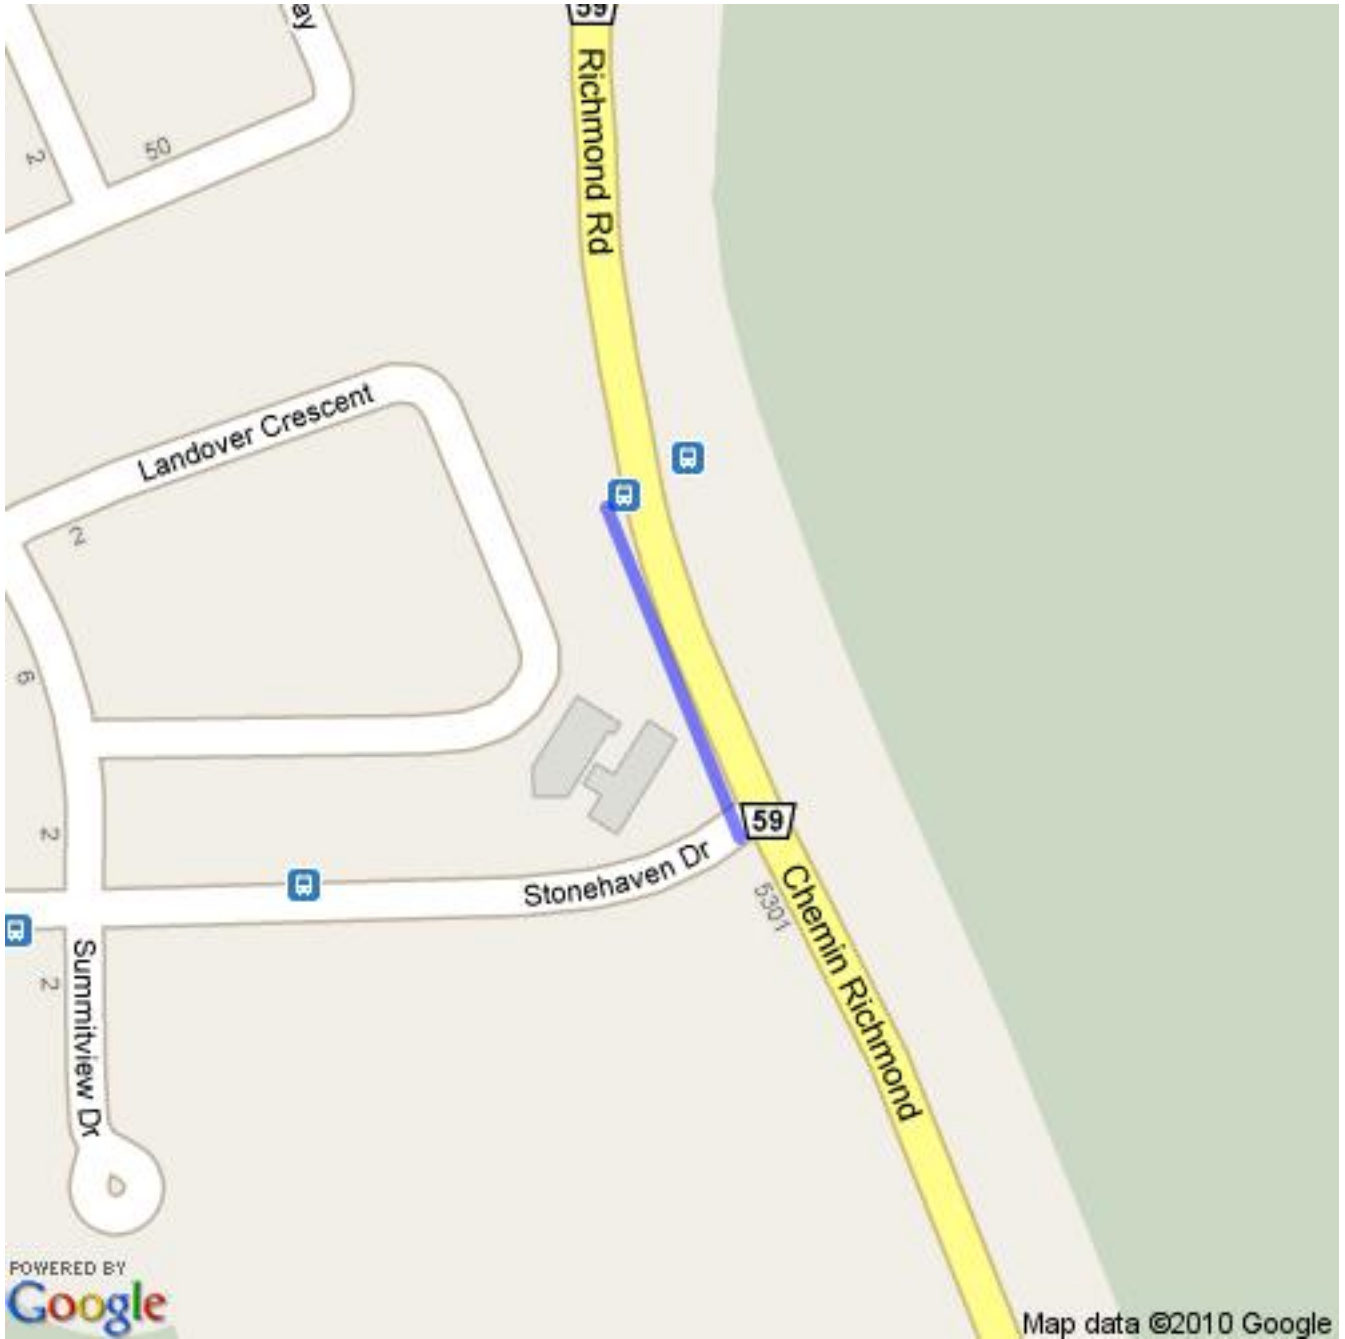

Ottawa District Minor Hockey Association

Official Boundary Definition

<http://maps.odmha.on.ca>

District 11 - Kanata

Created on 2012-05-17

Overview Map

For a high resolution JPEG of this map, visit <http://maps.odmha.on.ca>.

This page left blank.

Last page of ODMHA boundary definition document.