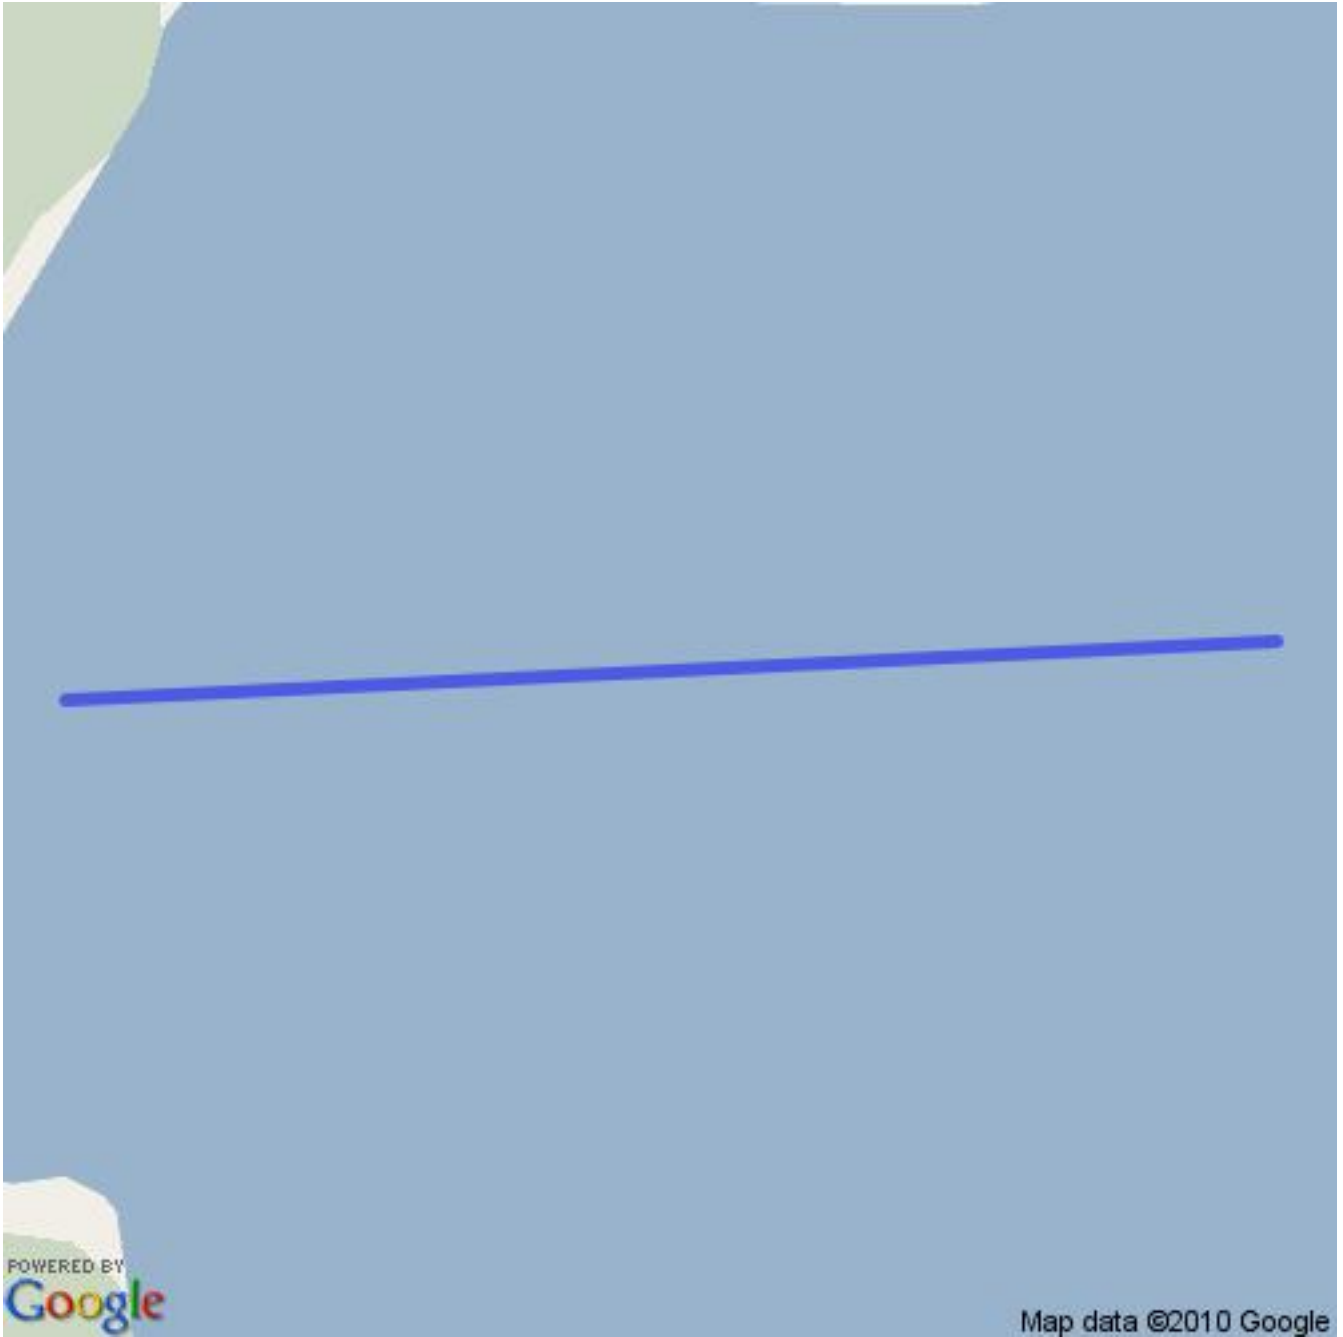

Ottawa District Minor Hockey Association

Official Boundary Definition

<http://maps.odmha.on.ca>

District 11 - Kanata

Created on 2012-05-17

Overview Map

For a high resolution JPEG of this map, visit <http://maps.odmha.on.ca>.

This page left blank.

Last page of ODMHA boundary definition document.