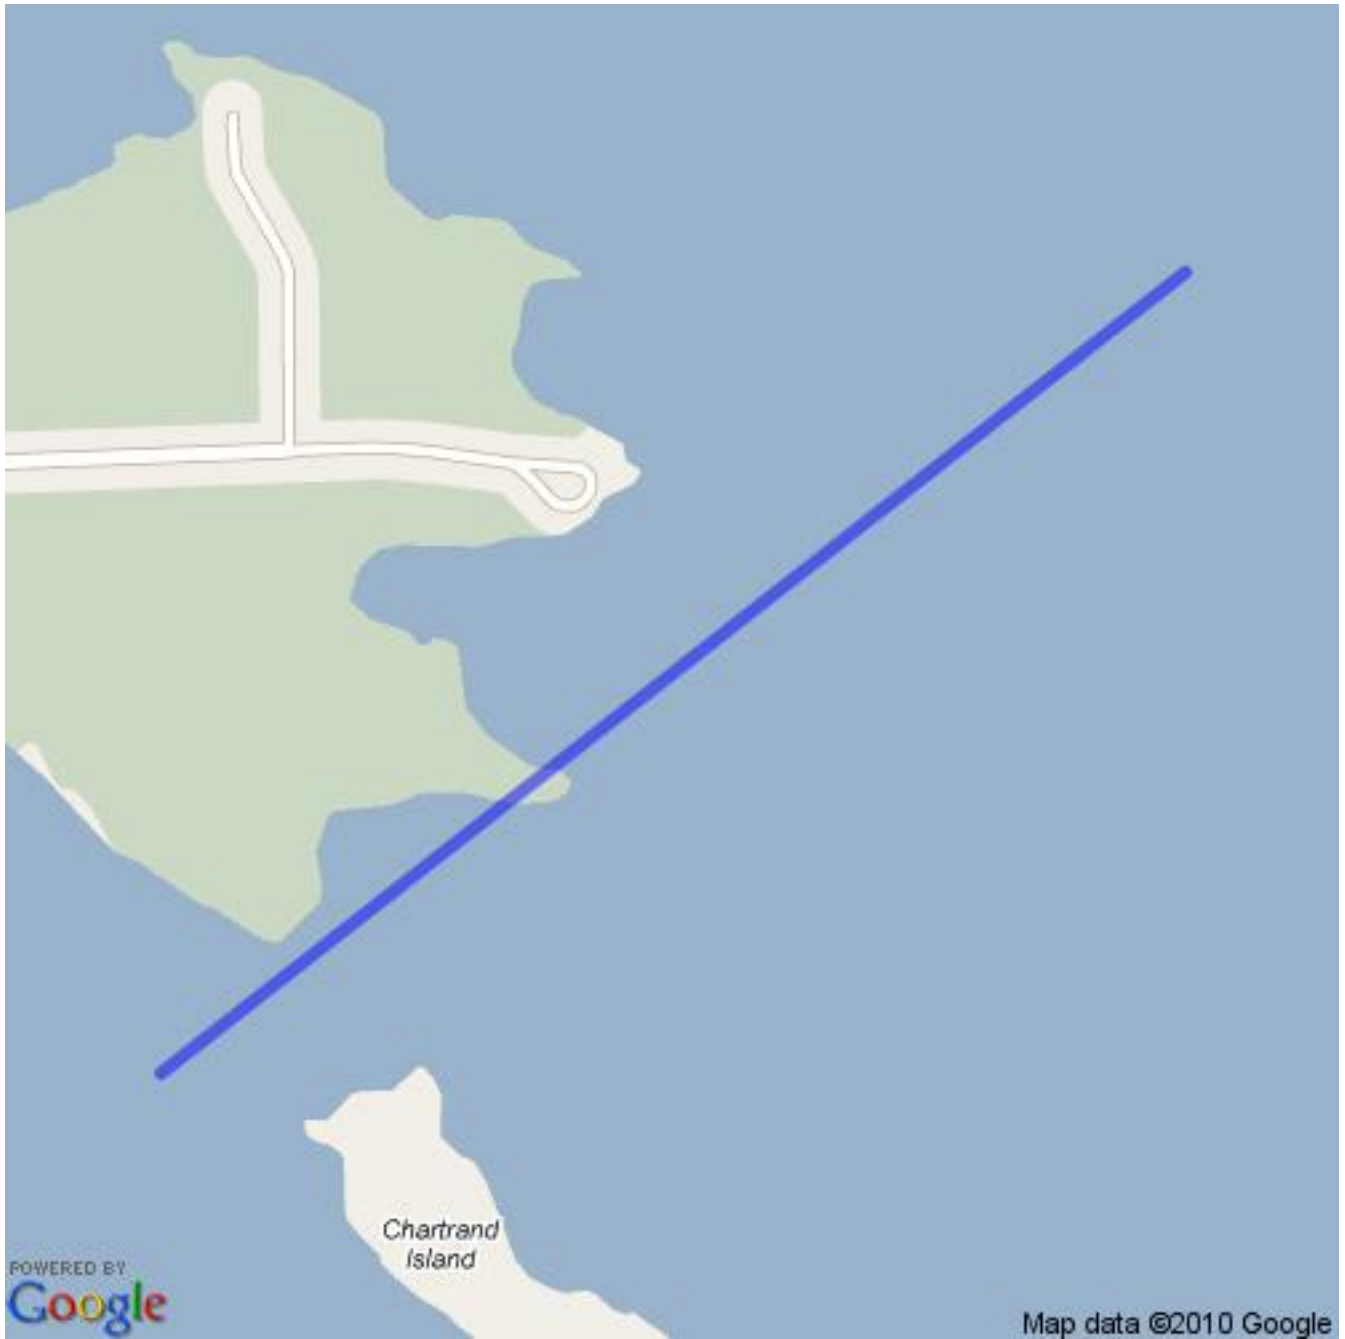

Ottawa District Minor Hockey Association

Official Boundary Definition

<http://maps.odmha.on.ca>

District 11 - Kanata

Created on 2012-05-17

Overview Map

For a high resolution JPEG of this map, visit <http://maps.odmha.on.ca>.

This page left blank.

Last page of ODMHA boundary definition document.