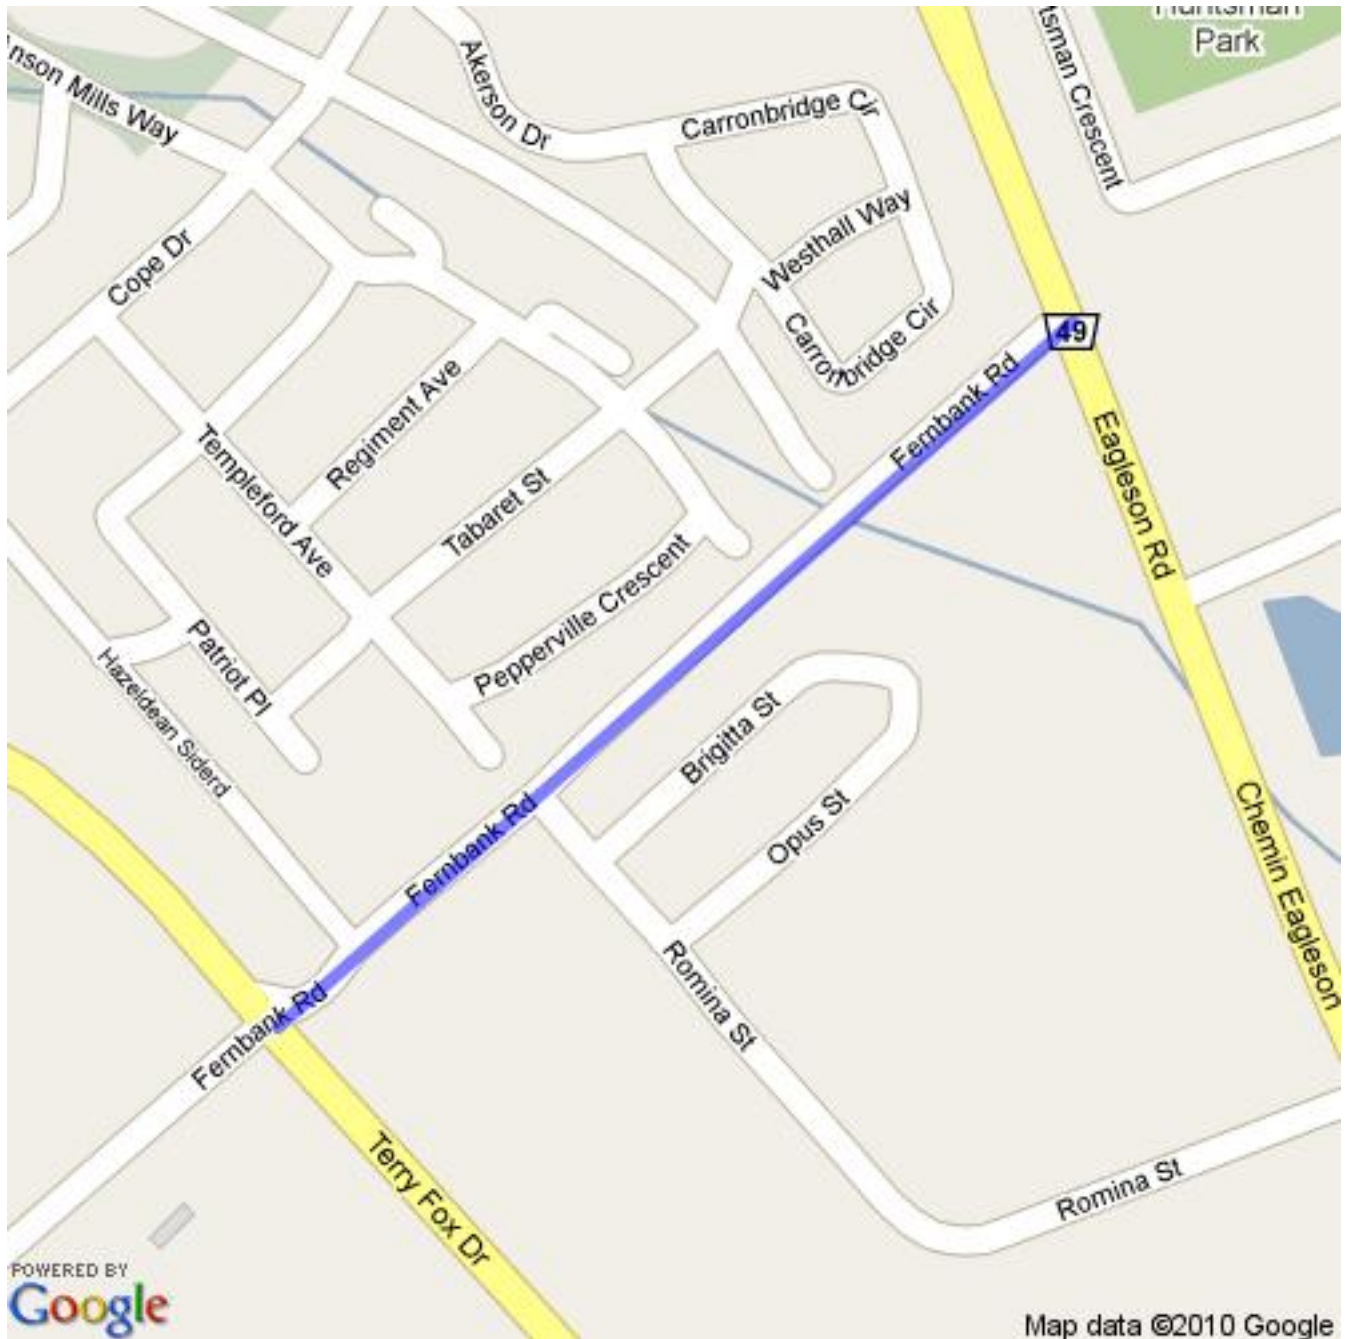

Ottawa District Minor Hockey Association

Official Boundary Definition

<http://maps.odmha.on.ca>

District 11 - Kanata

Created on 2012-05-17

Overview Map

For a high resolution JPEG of this map, visit <http://maps.odmha.on.ca>.

This page left blank.

Last page of ODMHA boundary definition document.