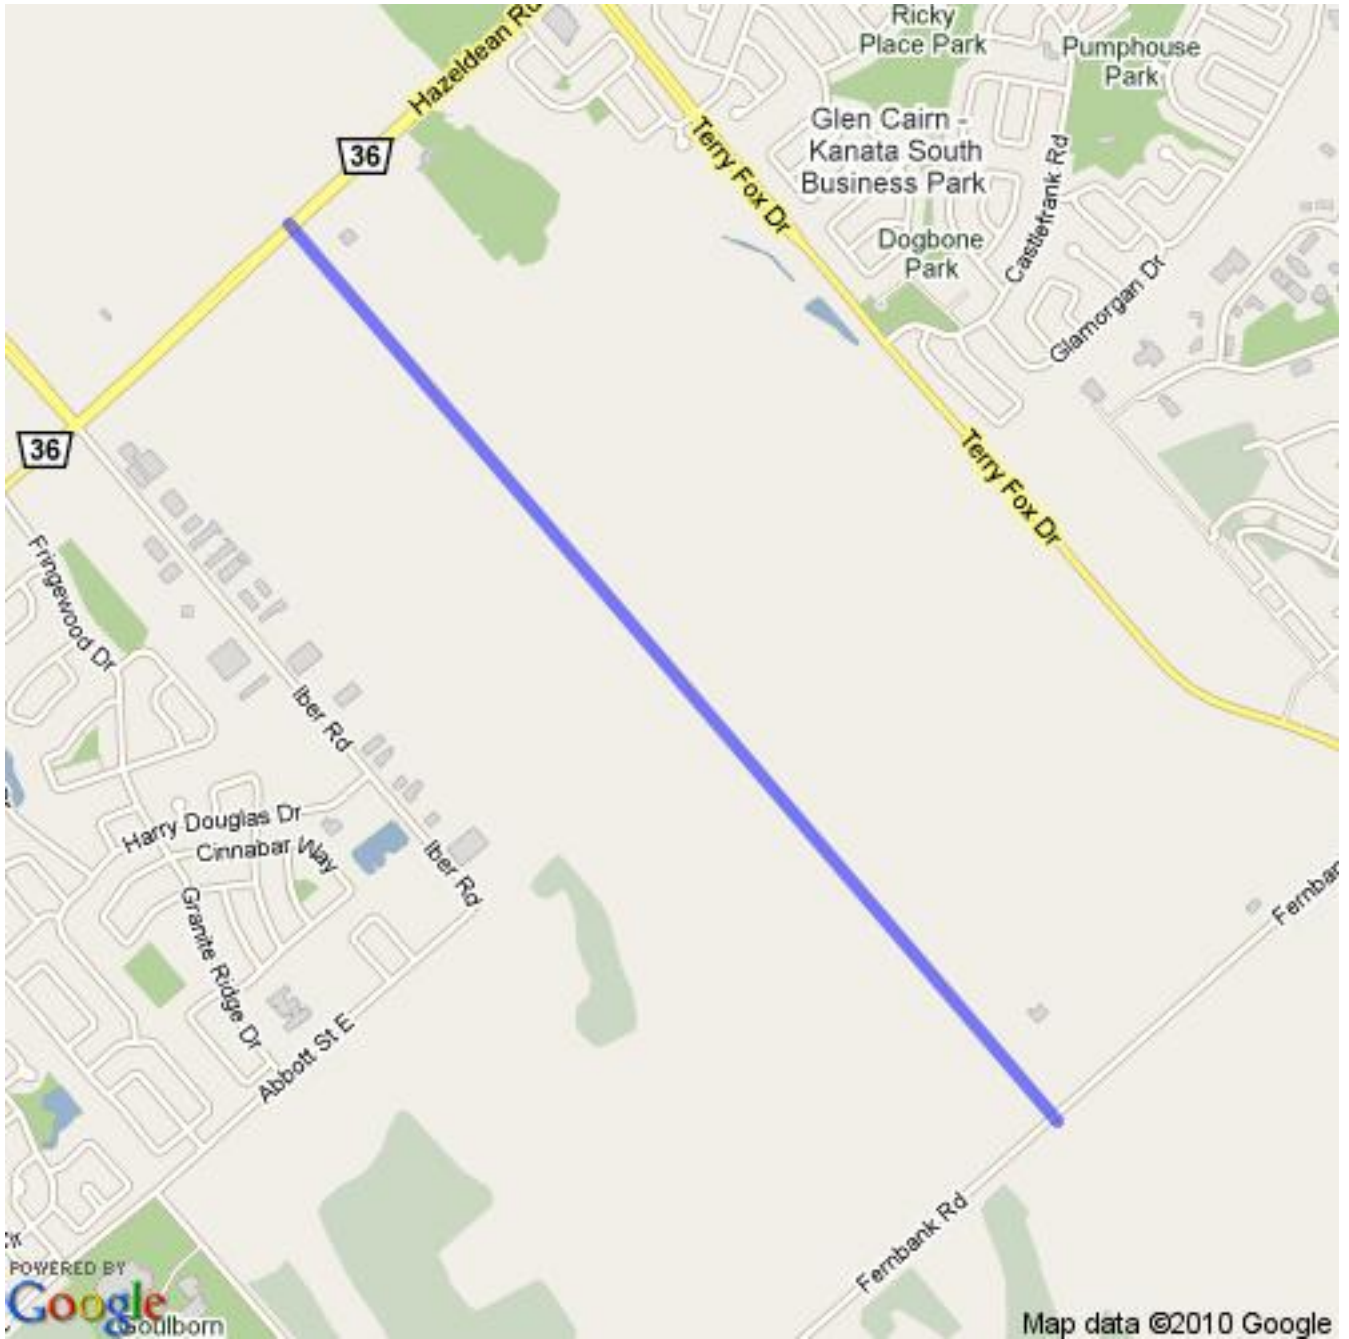

Ottawa District Minor Hockey Association

Official Boundary Definition

<http://maps.odmha.on.ca>

District 11 - Kanata

Created on 2012-05-17

Overview Map

For a high resolution JPEG of this map, visit <http://maps.odmha.on.ca>.

This page left blank.

Last page of ODMHA boundary definition document.