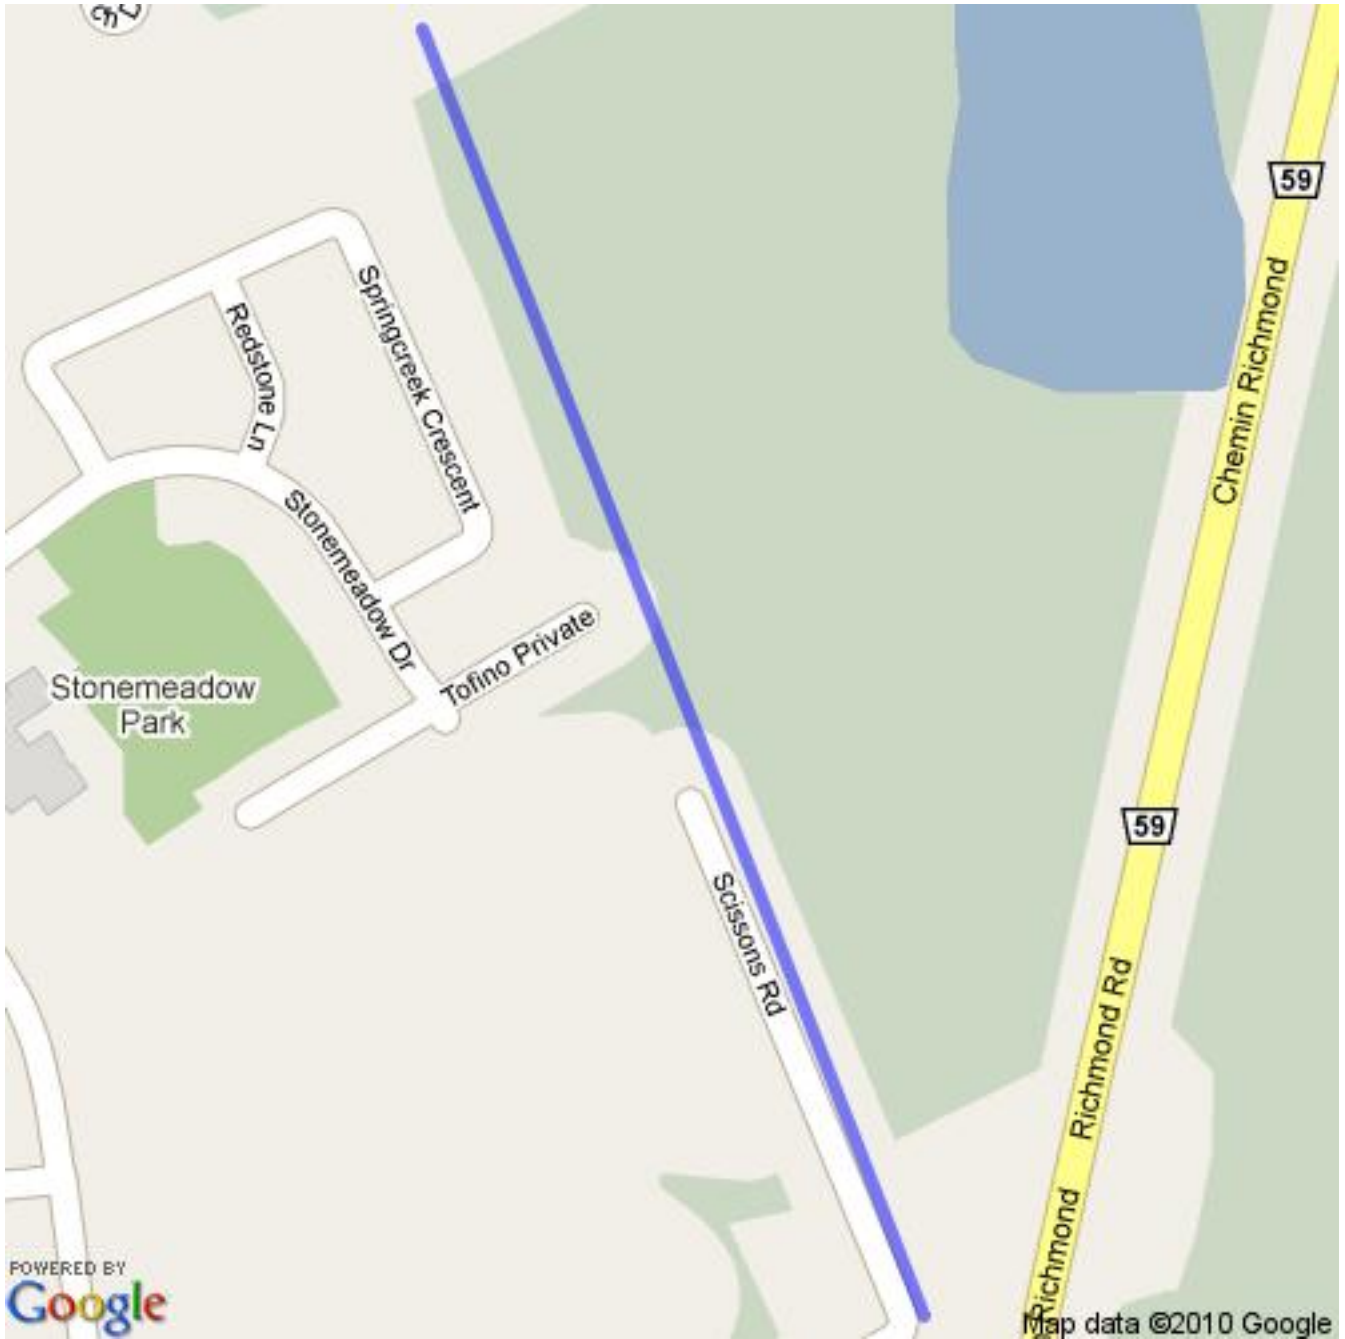

Ottawa District Minor Hockey Association

Official Boundary Definition

<http://maps.odmha.on.ca>

District 11 - Kanata

Created on 2012-05-17

Overview Map

For a high resolution JPEG of this map, visit <http://maps.odmha.on.ca>.

This page left blank.

Last page of ODMHA boundary definition document.