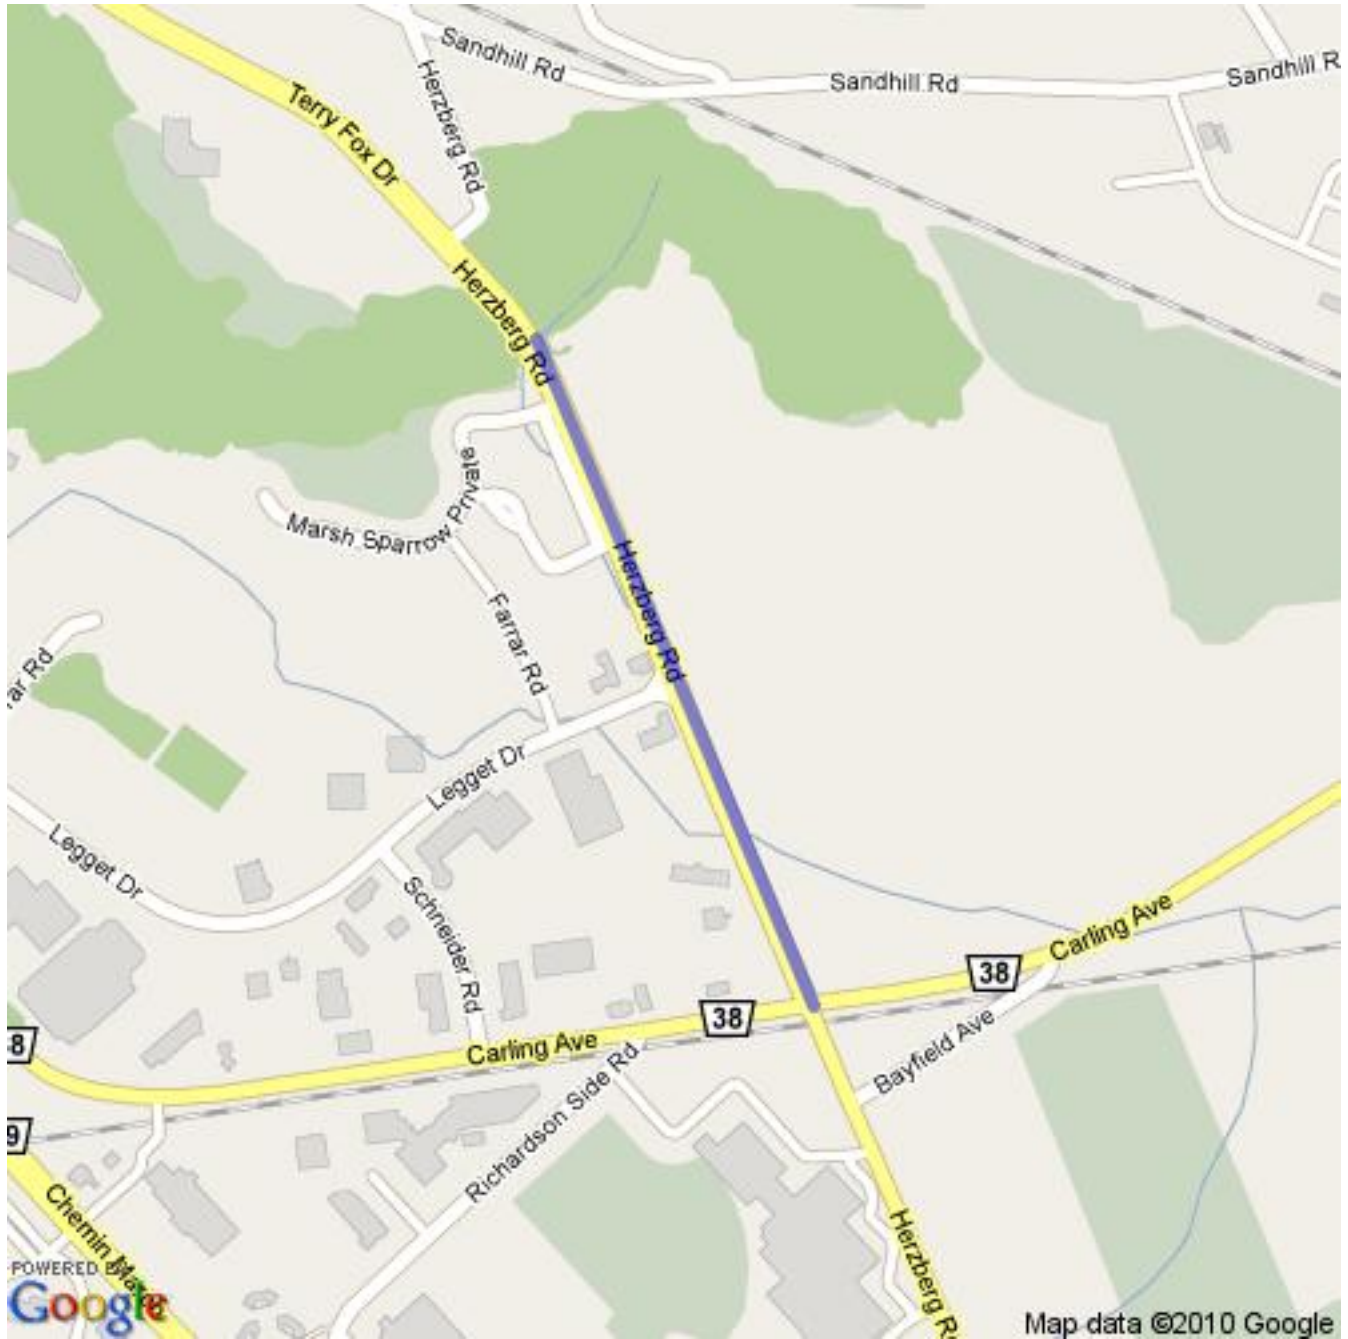

Ottawa District Minor Hockey Association

Official Boundary Definition

<http://maps.odmha.on.ca>

District 11 - Kanata

Created on 2012-05-17

Overview Map

For a high resolution JPEG of this map, visit <http://maps.odmha.on.ca>.

This page left blank.

Last page of ODMHA boundary definition document.