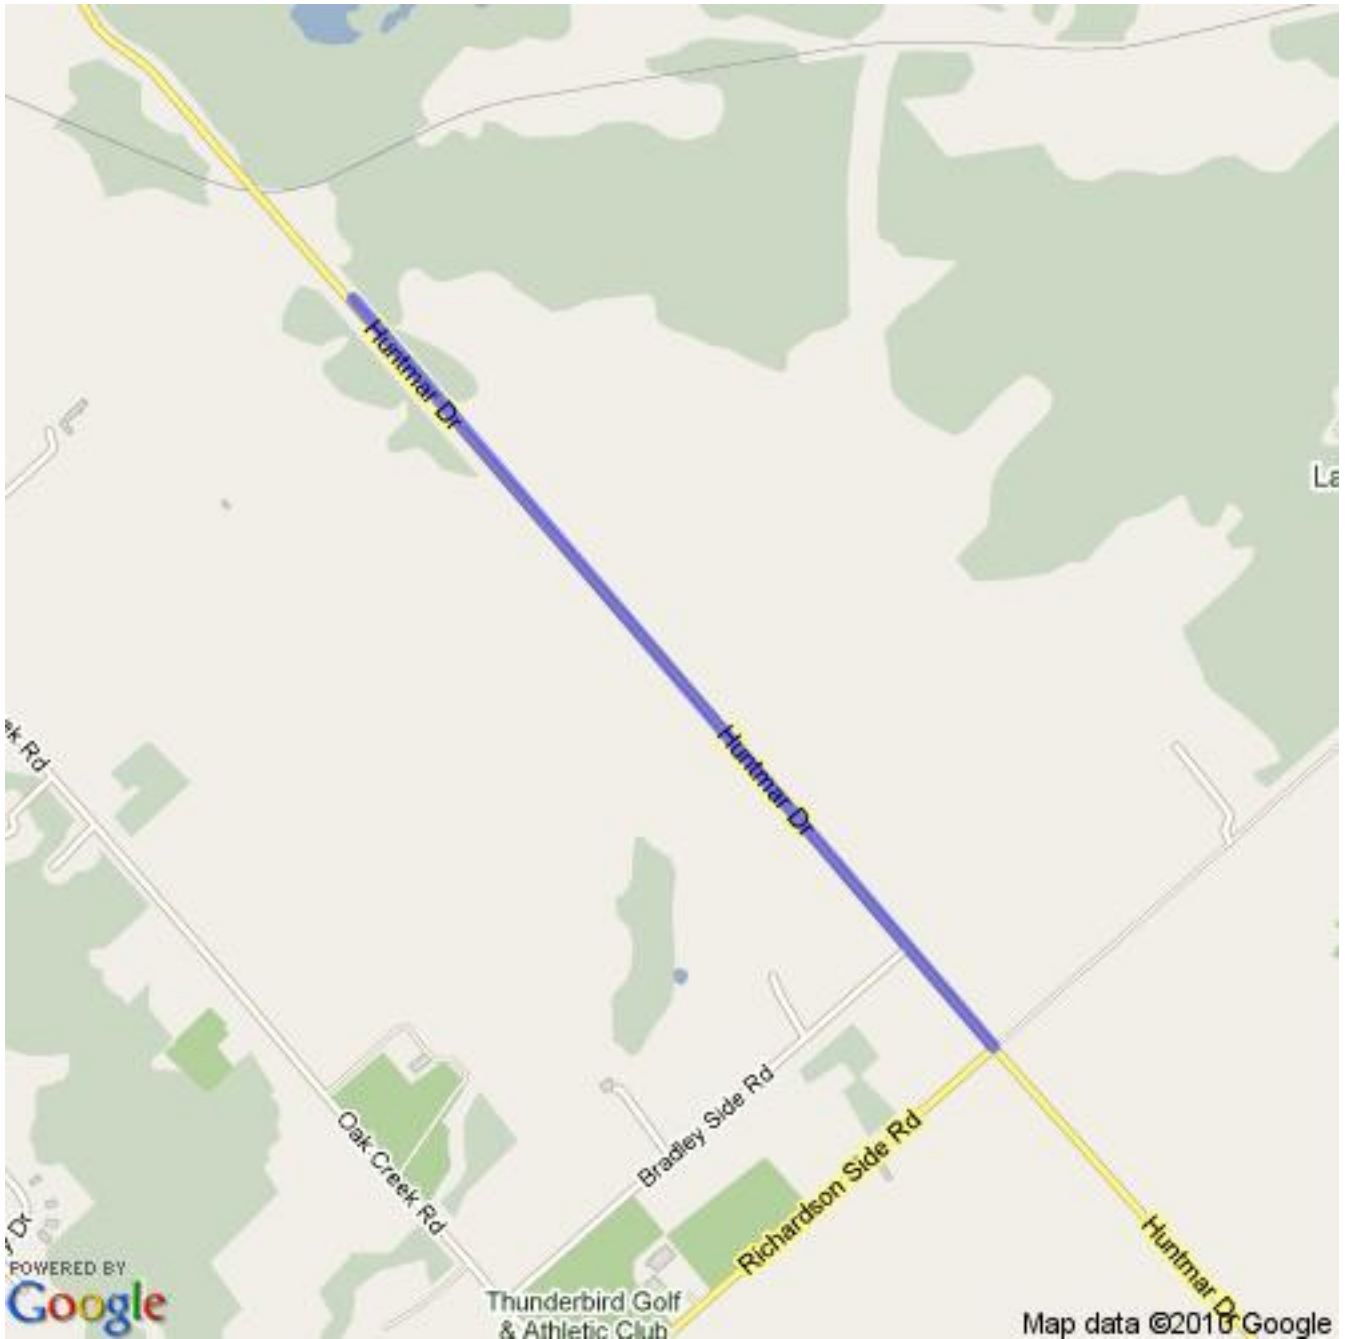

Ottawa District Minor Hockey Association

Official Boundary Definition

<http://maps.odmha.on.ca>

District 11 - Kanata

Created on 2012-05-17

Overview Map

For a high resolution JPEG of this map, visit <http://maps.odmha.on.ca>.

This page left blank.

Last page of ODMHA boundary definition document.