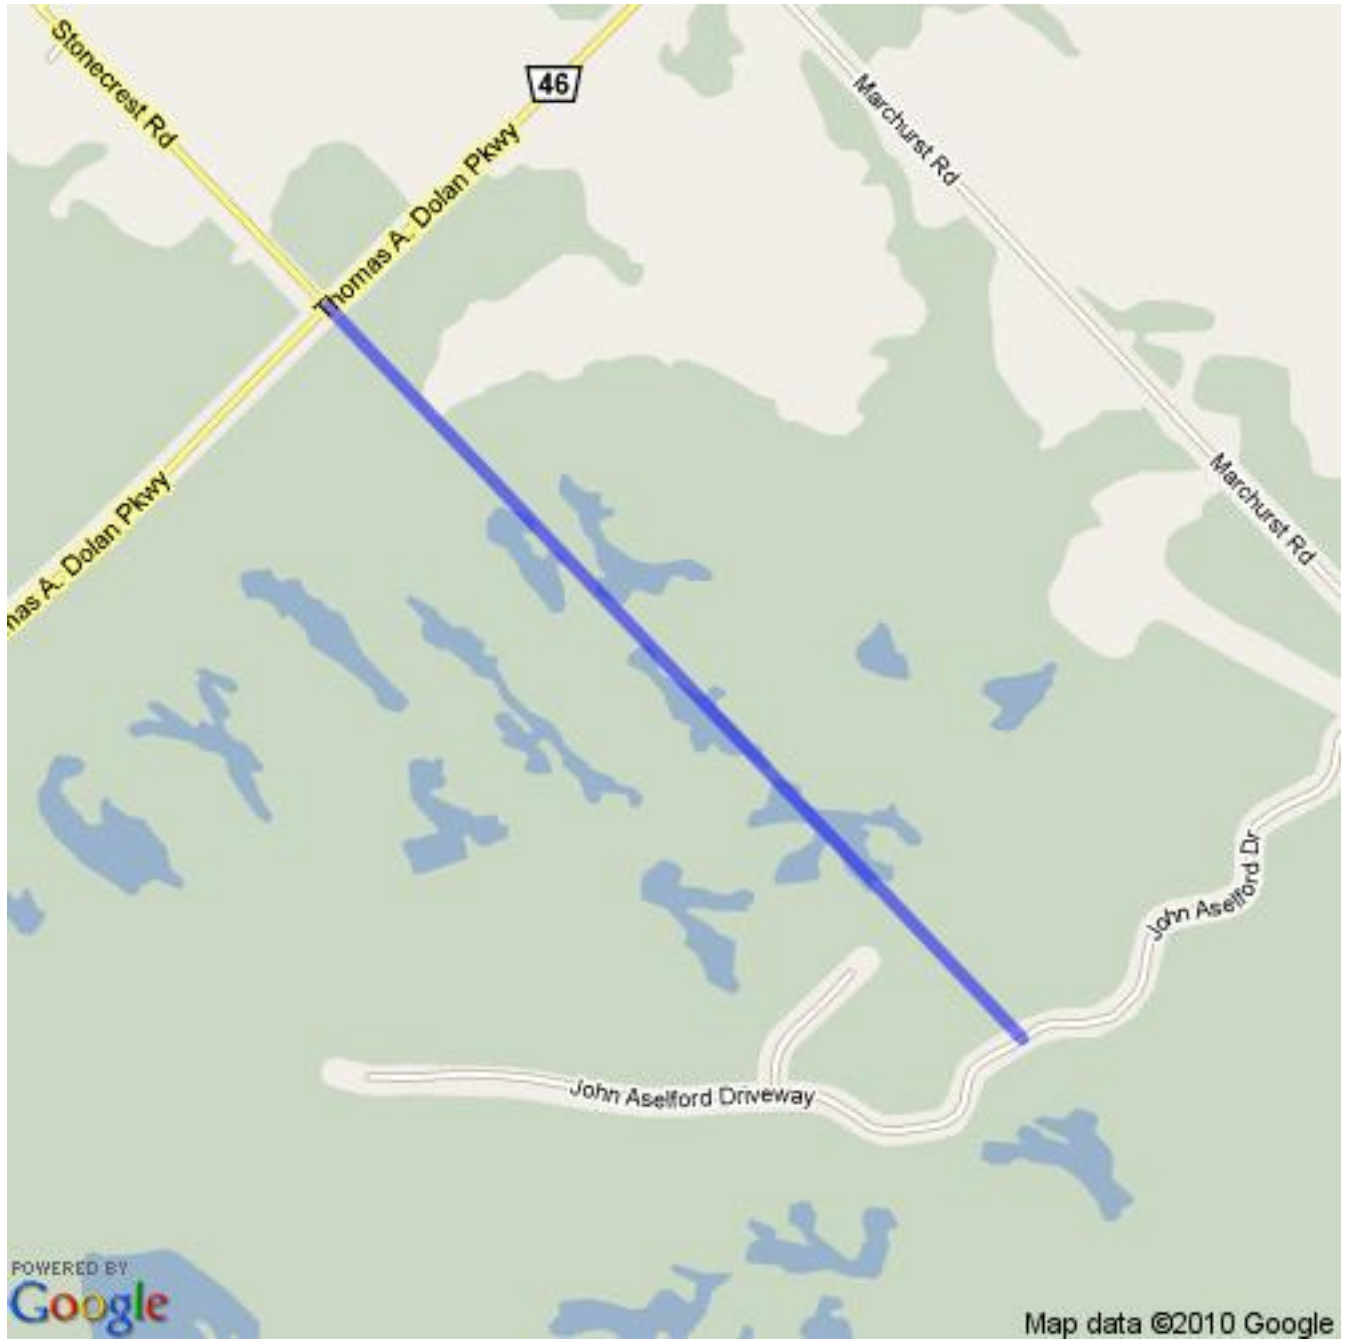

Ottawa District Minor Hockey Association

Official Boundary Definition

<http://maps.odmha.on.ca>

District 11 - Kanata

Created on 2012-05-17

Overview Map

For a high resolution JPEG of this map, visit <http://maps.odmha.on.ca>.

This page left blank.

Last page of ODMHA boundary definition document.