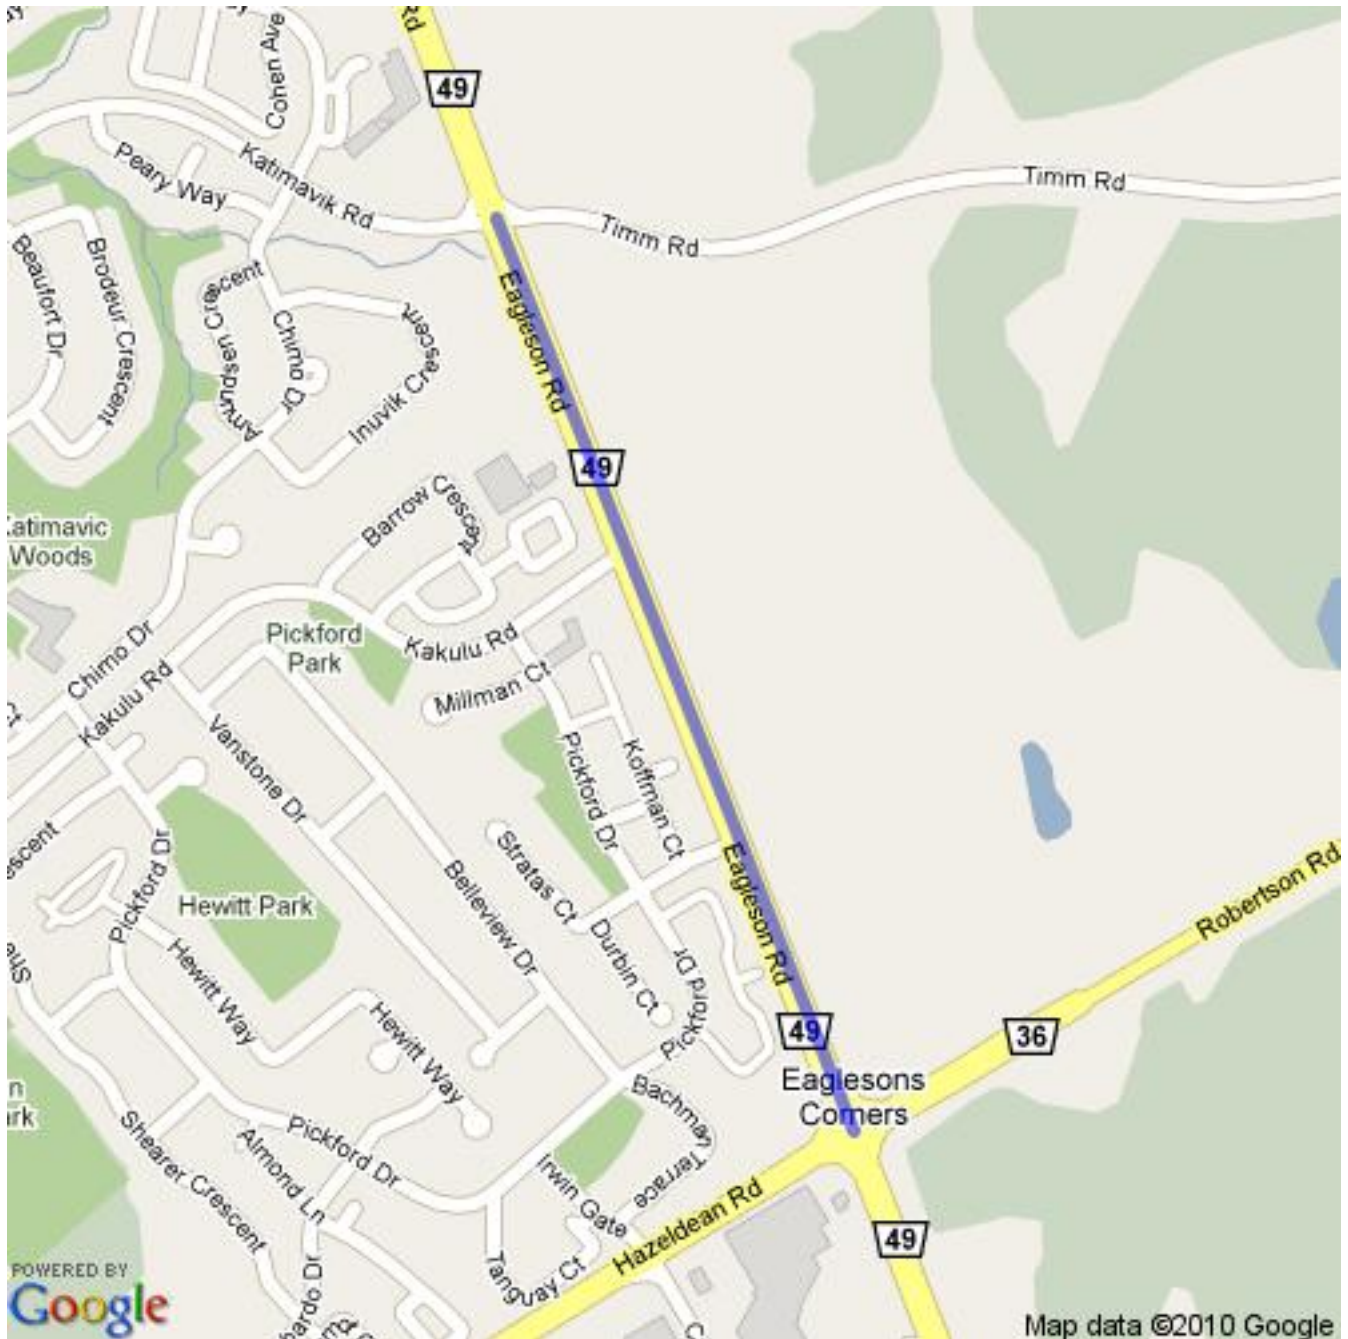

Ottawa District Minor Hockey Association

Official Boundary Definition

<http://maps.odmha.on.ca>

District 11 - Kanata

Created on 2012-05-17

Overview Map

For a high resolution JPEG of this map, visit <http://maps.odmha.on.ca>.

This page left blank.

Last page of ODMHA boundary definition document.