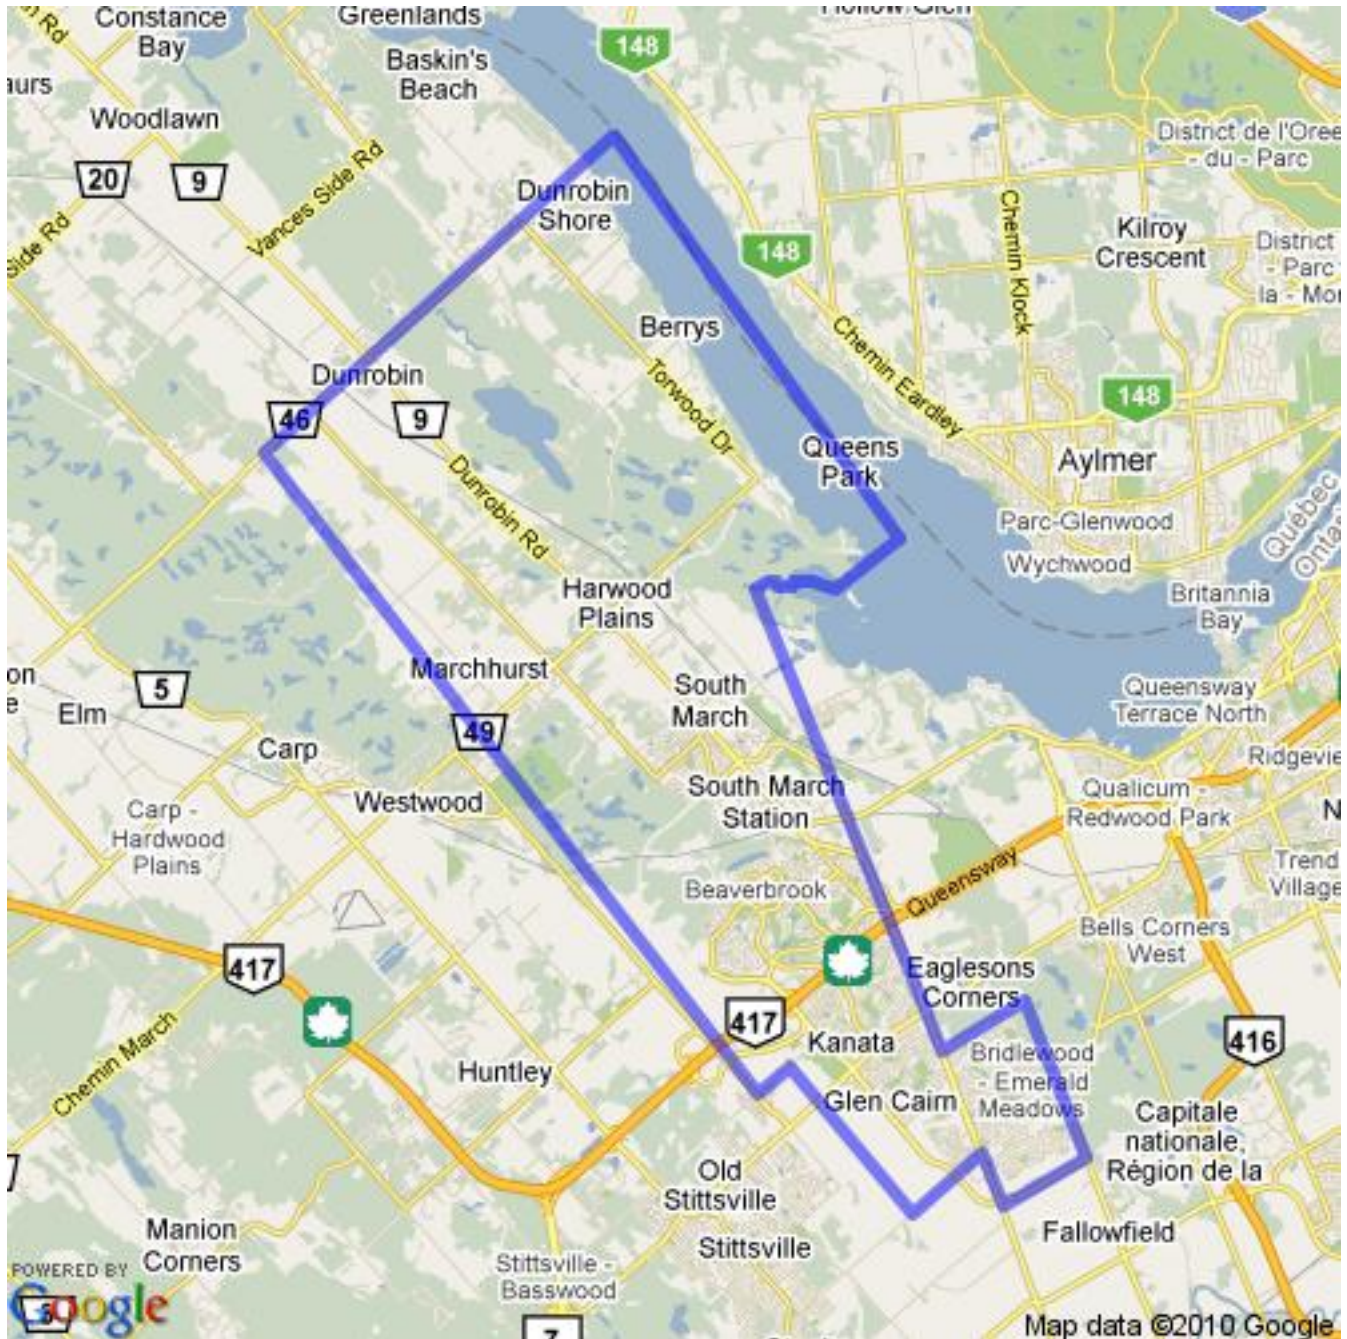

Ottawa District Minor Hockey Association

Official Boundary Definition

<http://maps.odmha.on.ca>

District 11 - Kanata

Created on 2012-05-17

Overview Map

For a high resolution JPEG of this map, visit <http://maps.odmha.on.ca>.

This page left blank.

Last page of ODMHA boundary definition document.