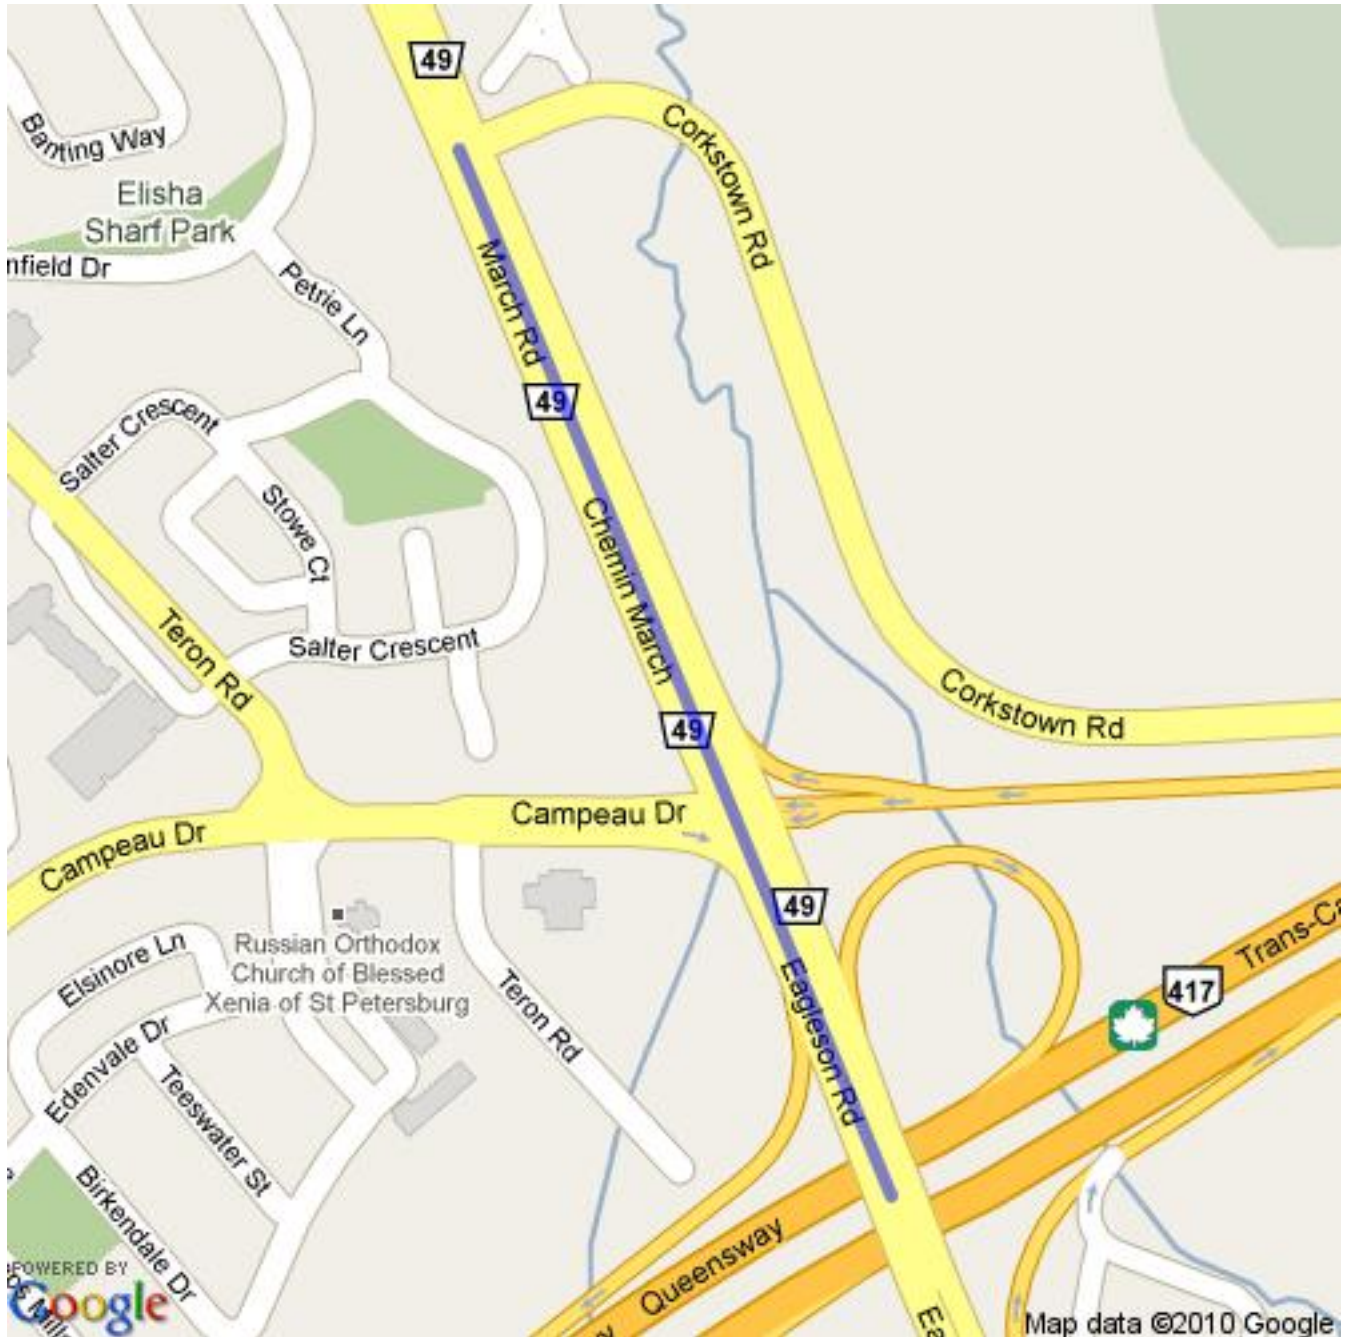

Ottawa District Minor Hockey Association

Official Boundary Definition

<http://maps.odmha.on.ca>

District 11 - Kanata

Created on 2012-05-17

Overview Map

For a high resolution JPEG of this map, visit <http://maps.odmha.on.ca>.

This page left blank.

Last page of ODMHA boundary definition document.