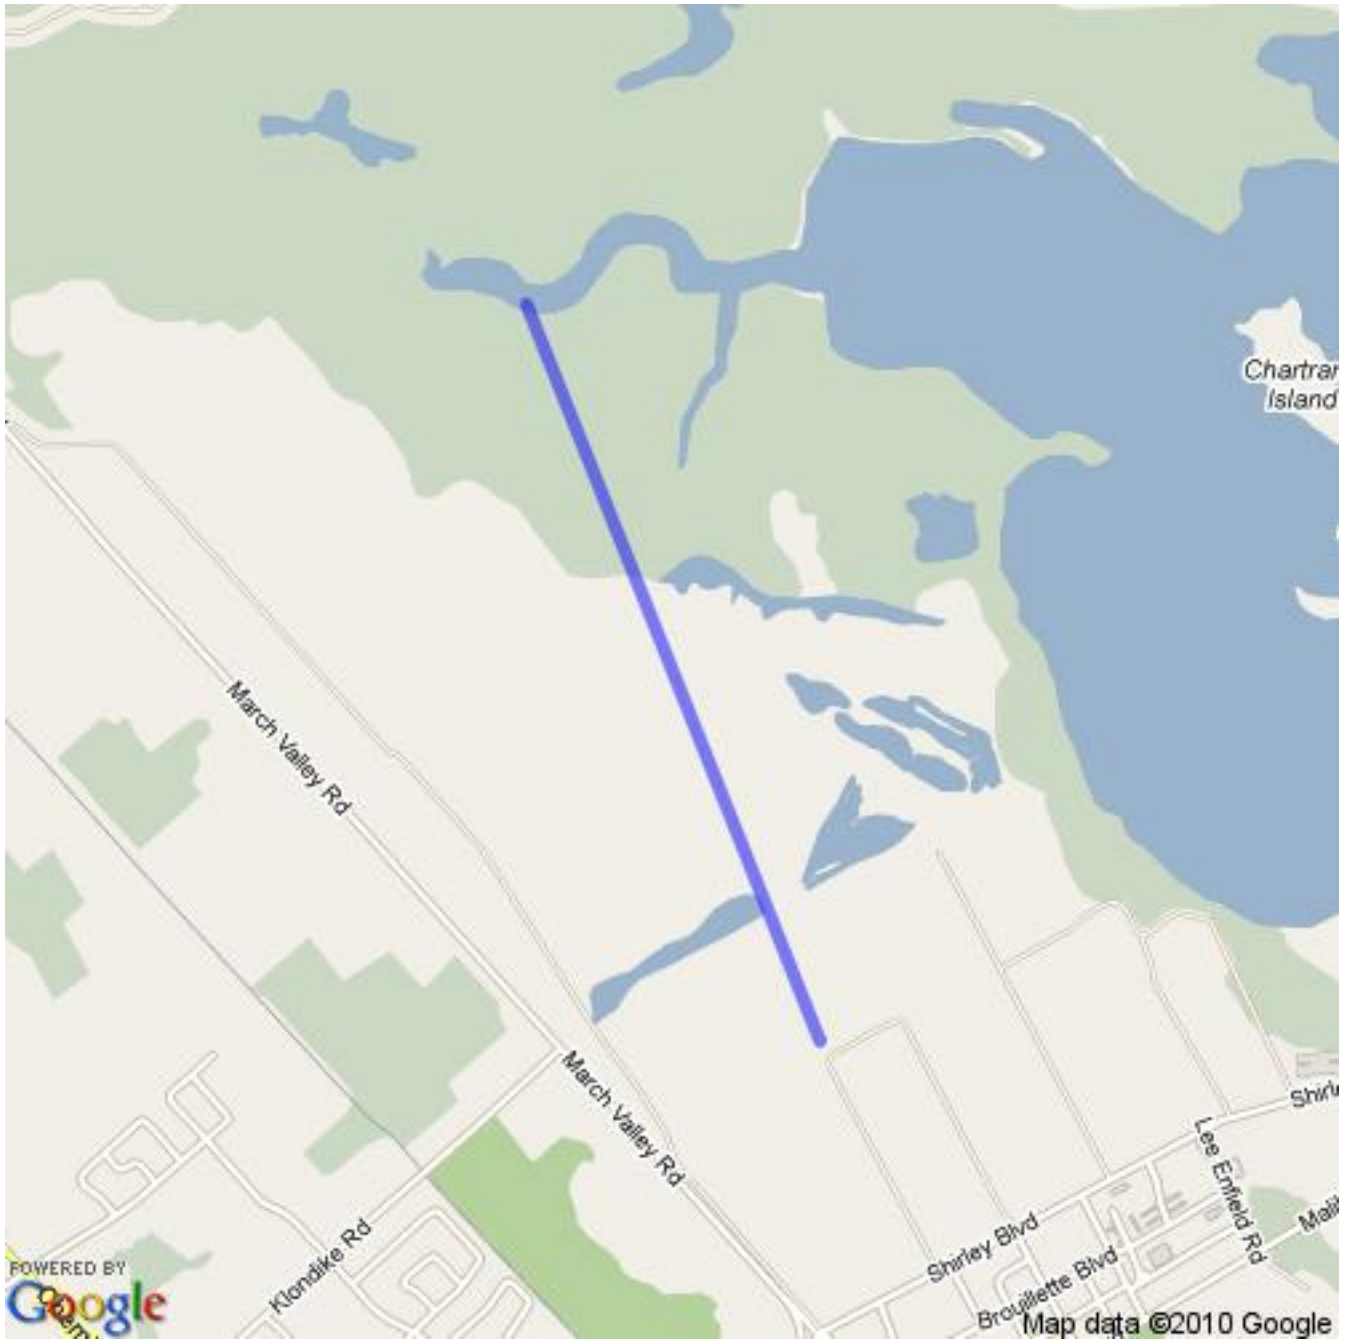

Ottawa District Minor Hockey Association

Official Boundary Definition

<http://maps.odmha.on.ca>

District 11 - Kanata

Created on 2012-05-17

Overview Map

For a high resolution JPEG of this map, visit <http://maps.odmha.on.ca>.

This page left blank.

Last page of ODMHA boundary definition document.