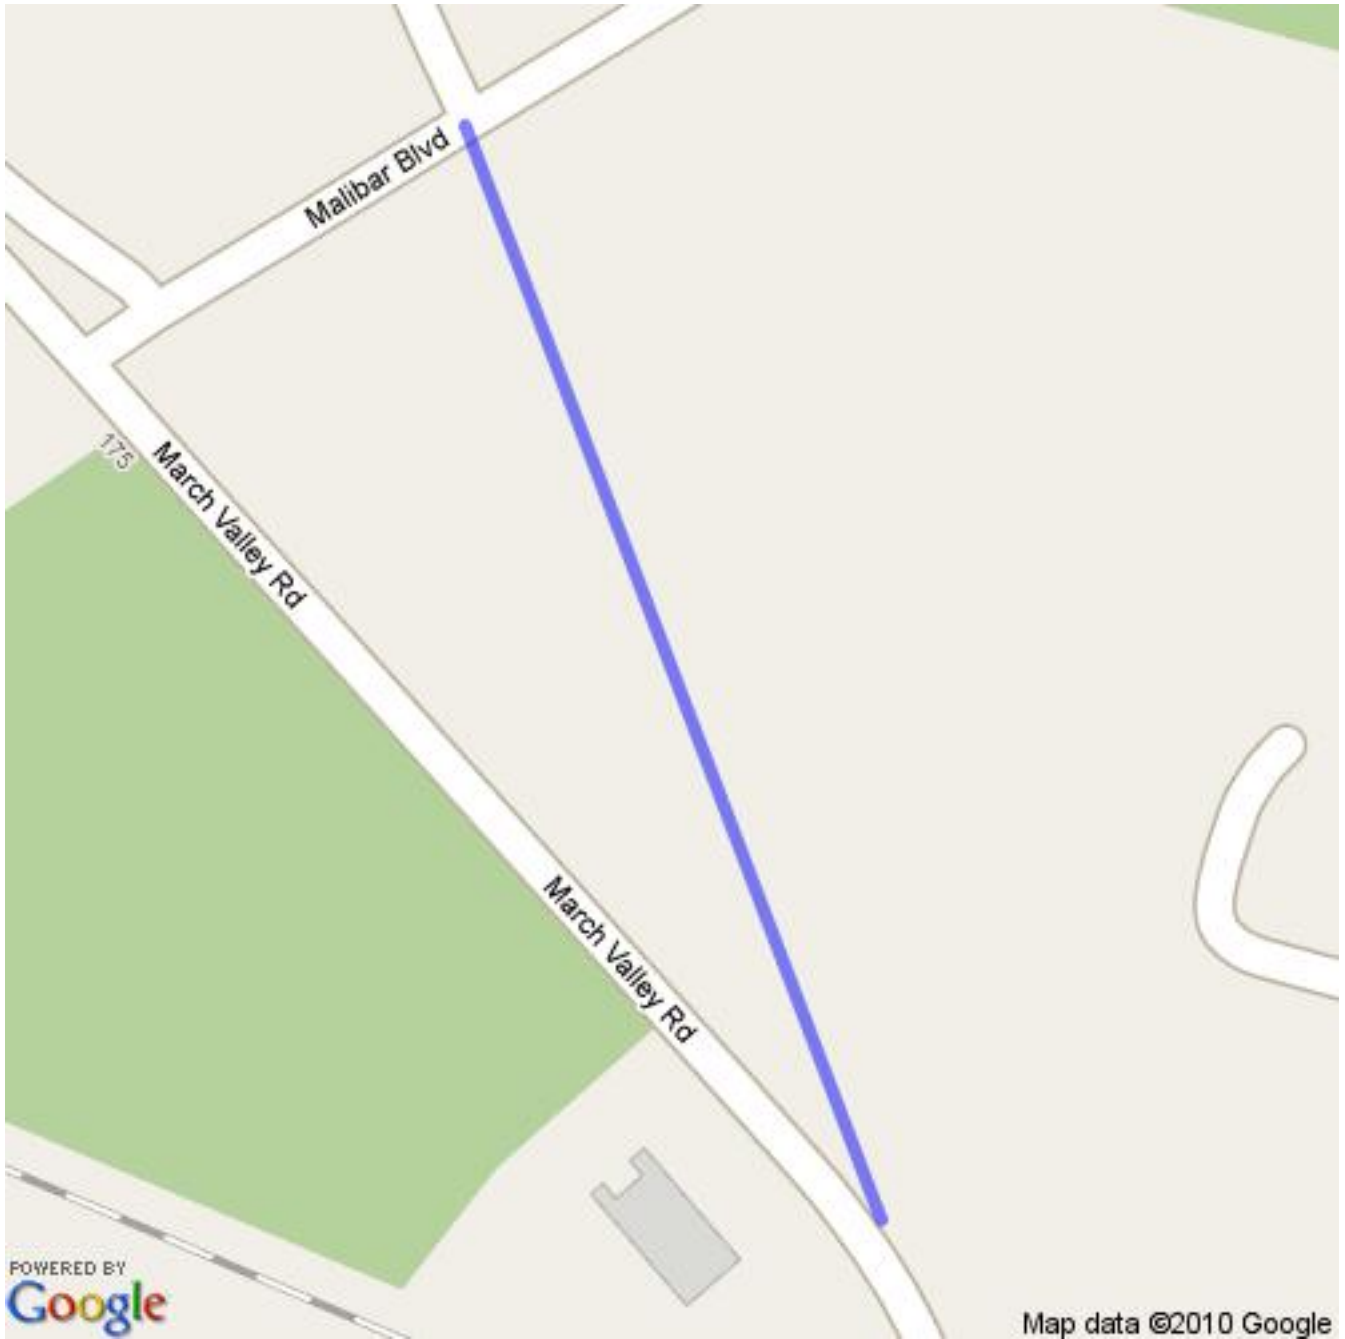

Ottawa District Minor Hockey Association

Official Boundary Definition

<http://maps.odmha.on.ca>

District 11 - Kanata

Created on 2012-05-17

Overview Map

For a high resolution JPEG of this map, visit <http://maps.odmha.on.ca>.

This page left blank.

Last page of ODMHA boundary definition document.