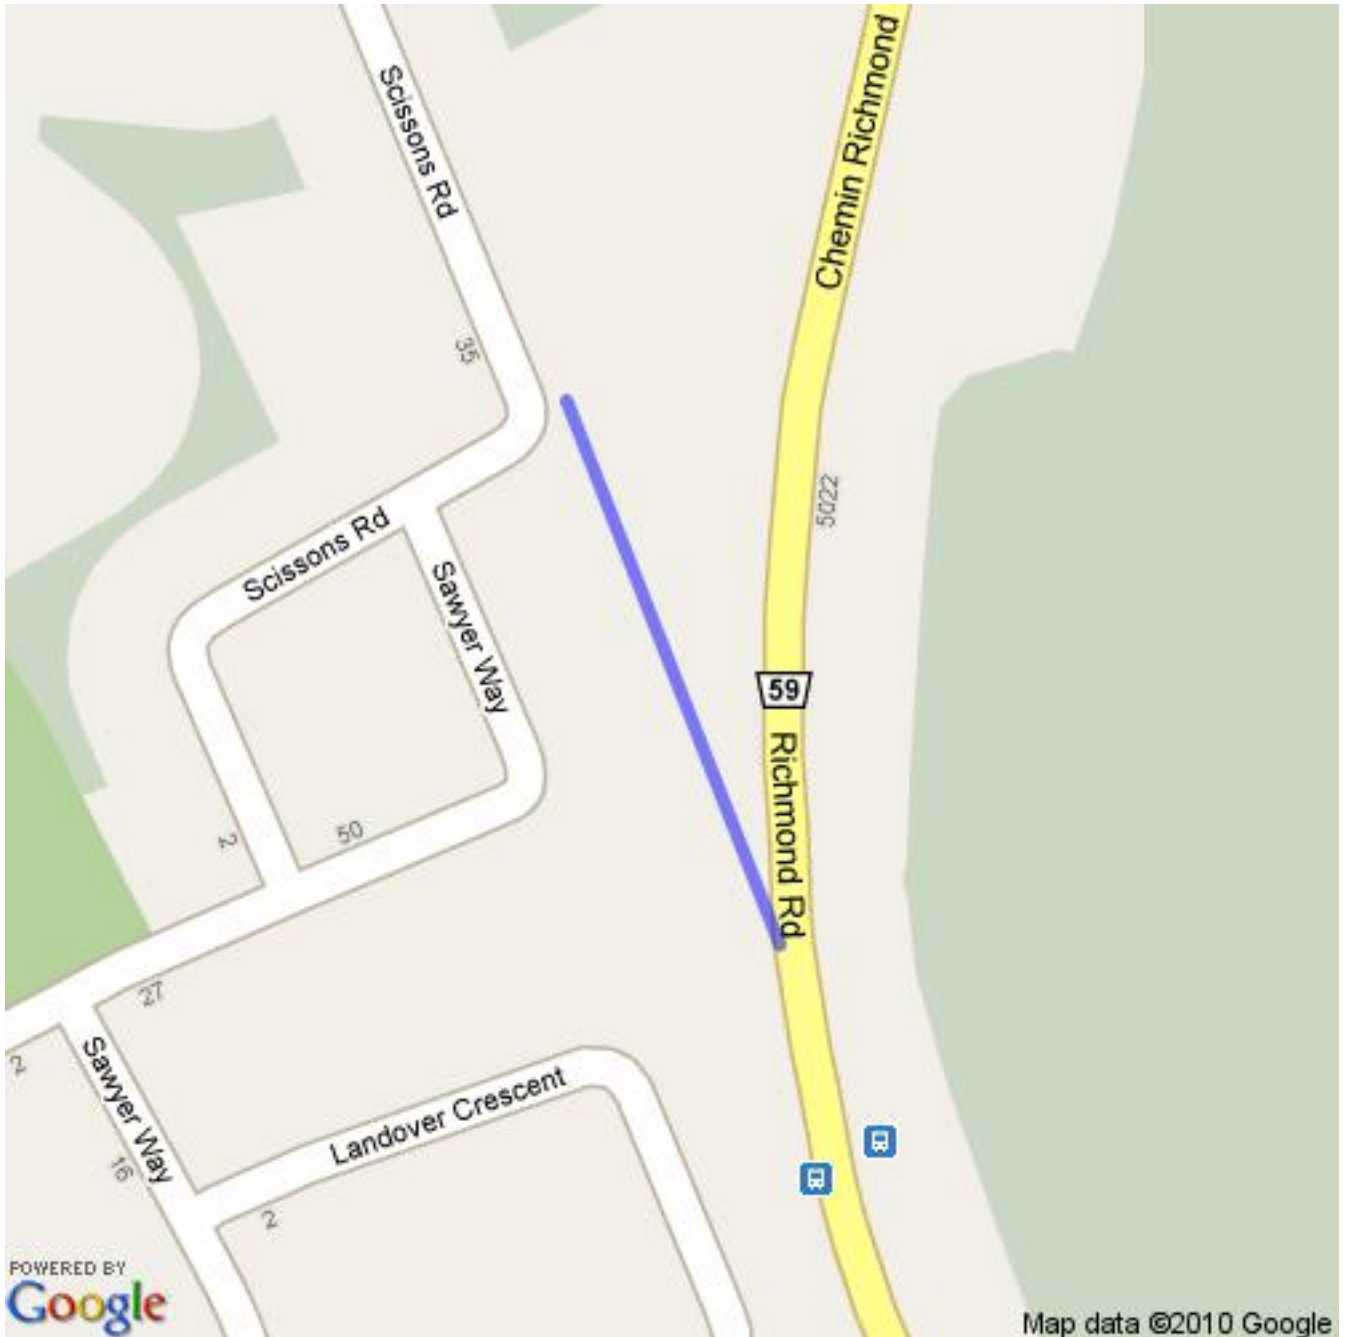

Ottawa District Minor Hockey Association

Official Boundary Definition

<http://maps.odmha.on.ca>

District 11 - Kanata

Created on 2012-05-17

Overview Map

For a high resolution JPEG of this map, visit <http://maps.odmha.on.ca>.

This page left blank.

Last page of ODMHA boundary definition document.