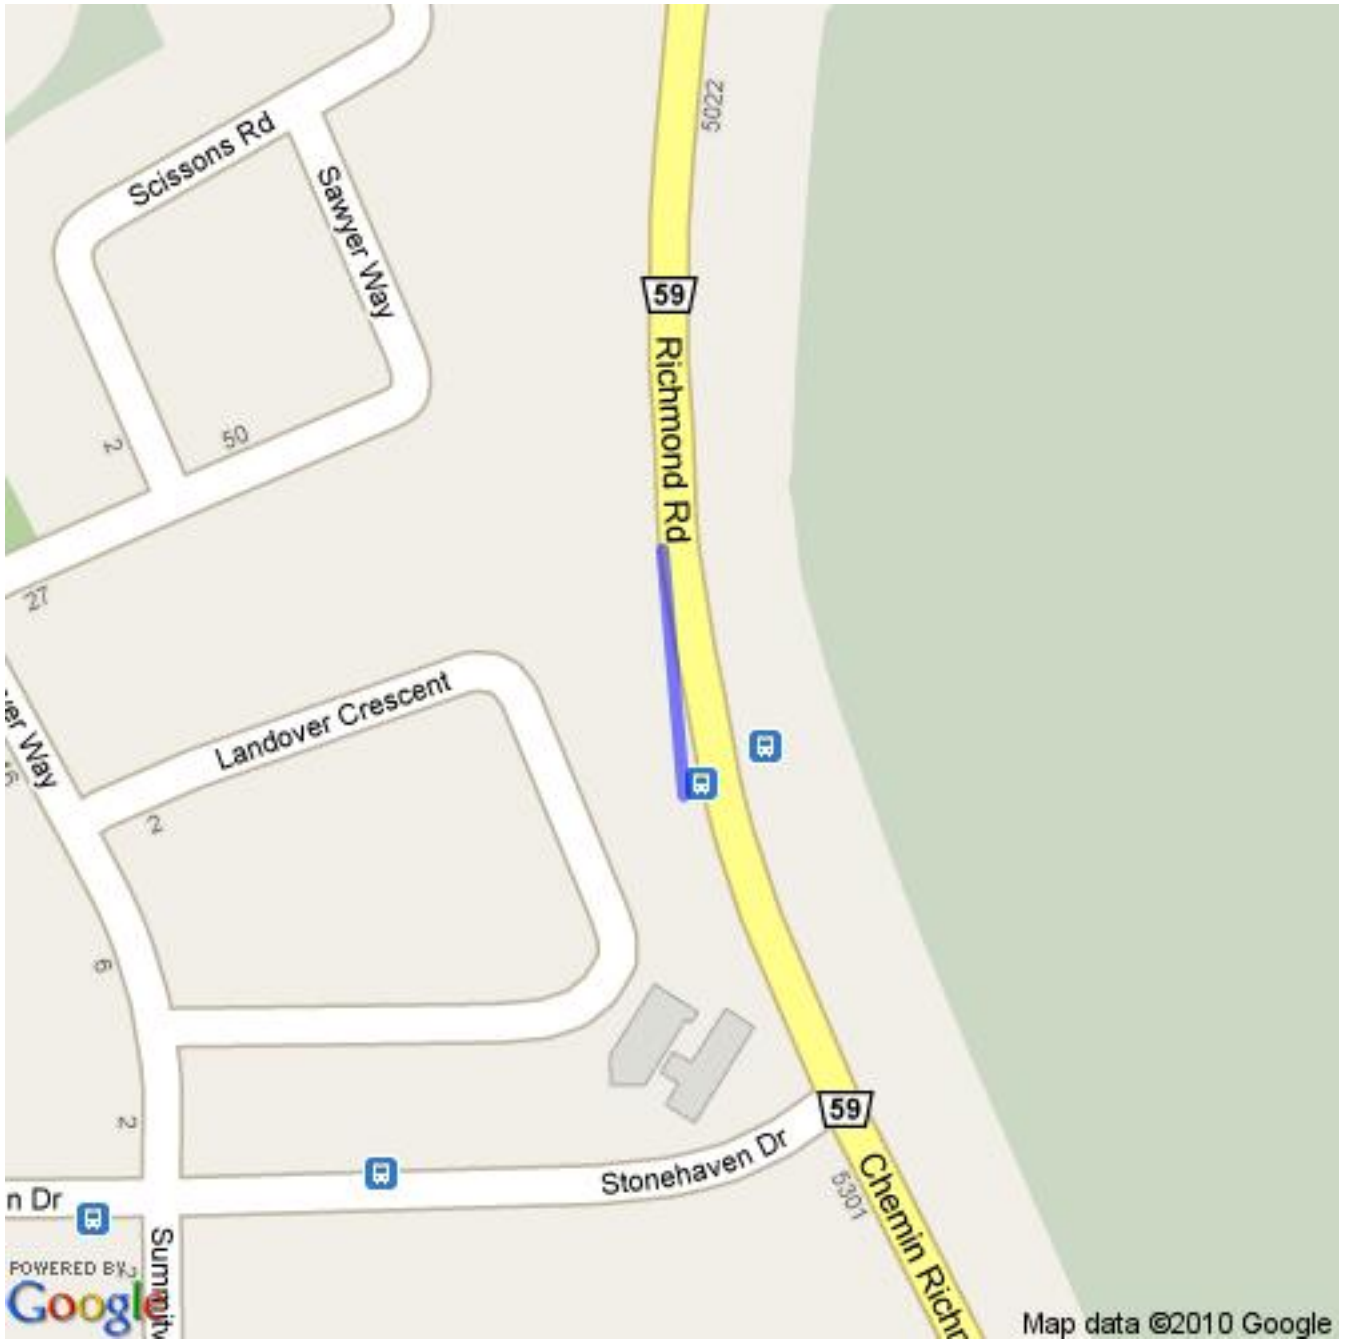

Ottawa District Minor Hockey Association

Official Boundary Definition

<http://maps.odmha.on.ca>

District 11 - Kanata

Created on 2012-05-17

Overview Map

For a high resolution JPEG of this map, visit <http://maps.odmha.on.ca>.

This page left blank.

Last page of ODMHA boundary definition document.