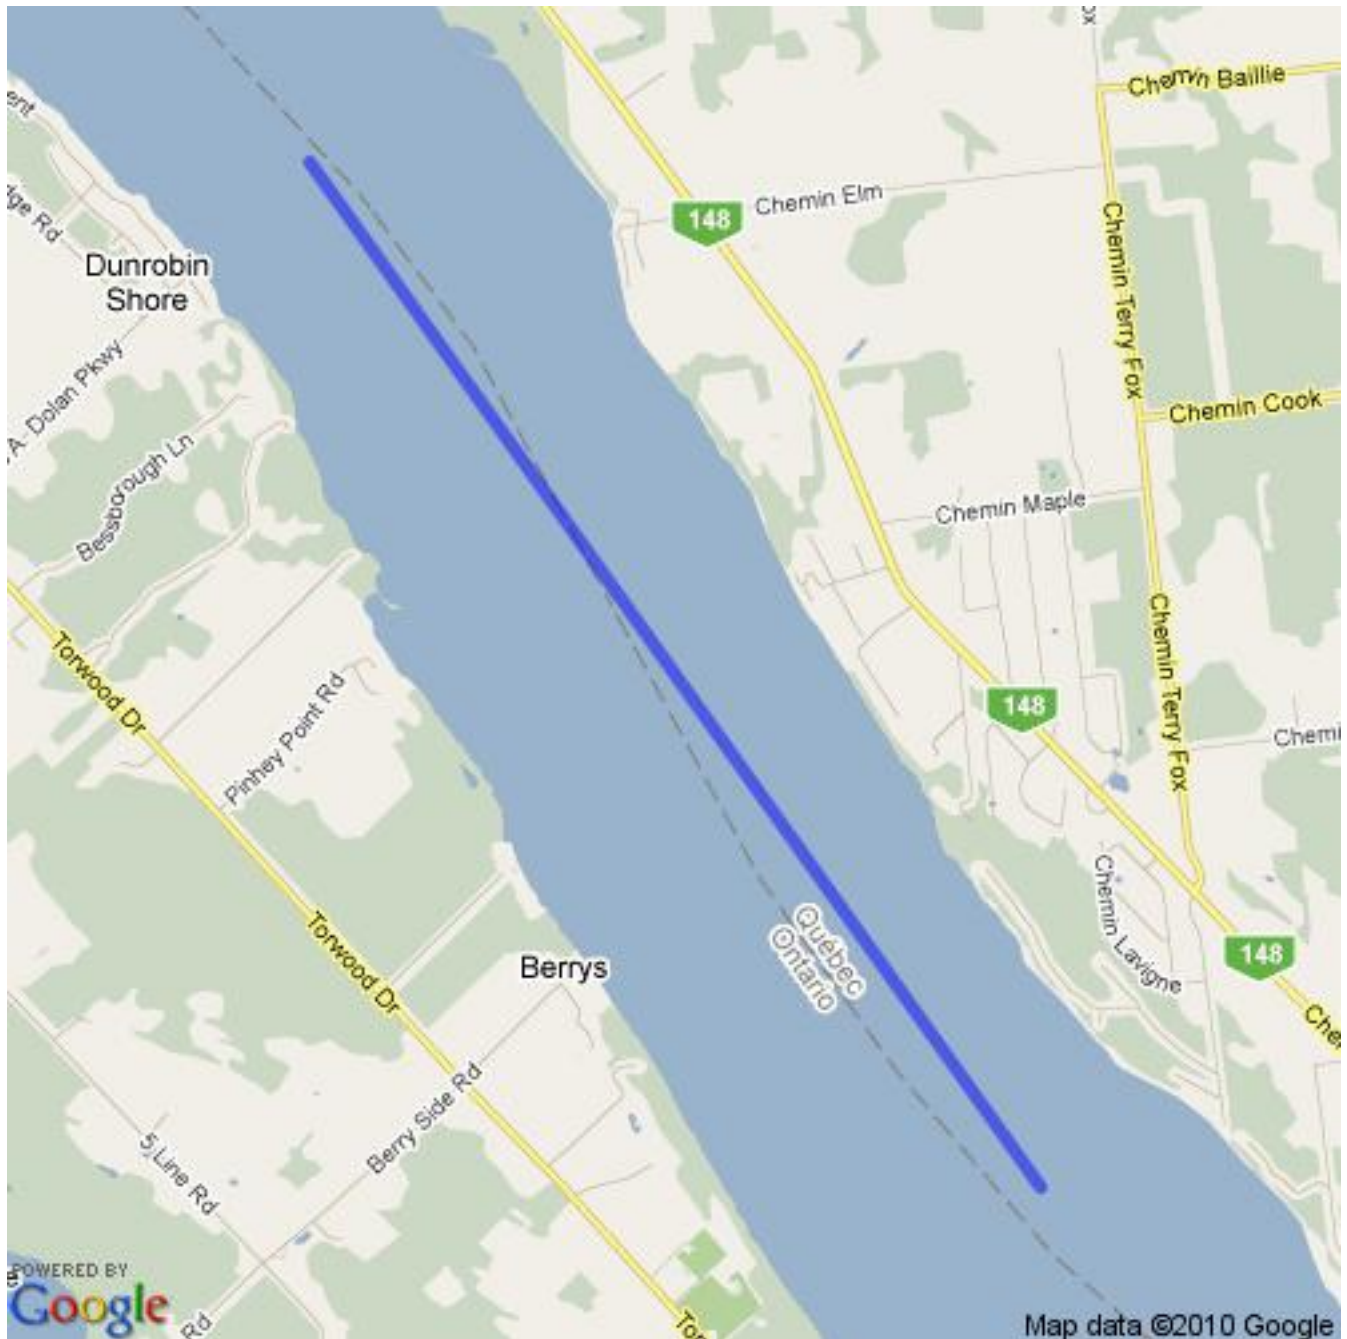

Ottawa District Minor Hockey Association

Official Boundary Definition

<http://maps.odmha.on.ca>

District 11 - Kanata

Created on 2012-05-17

Overview Map

For a high resolution JPEG of this map, visit <http://maps.odmha.on.ca>.

This page left blank.

Last page of ODMHA boundary definition document.