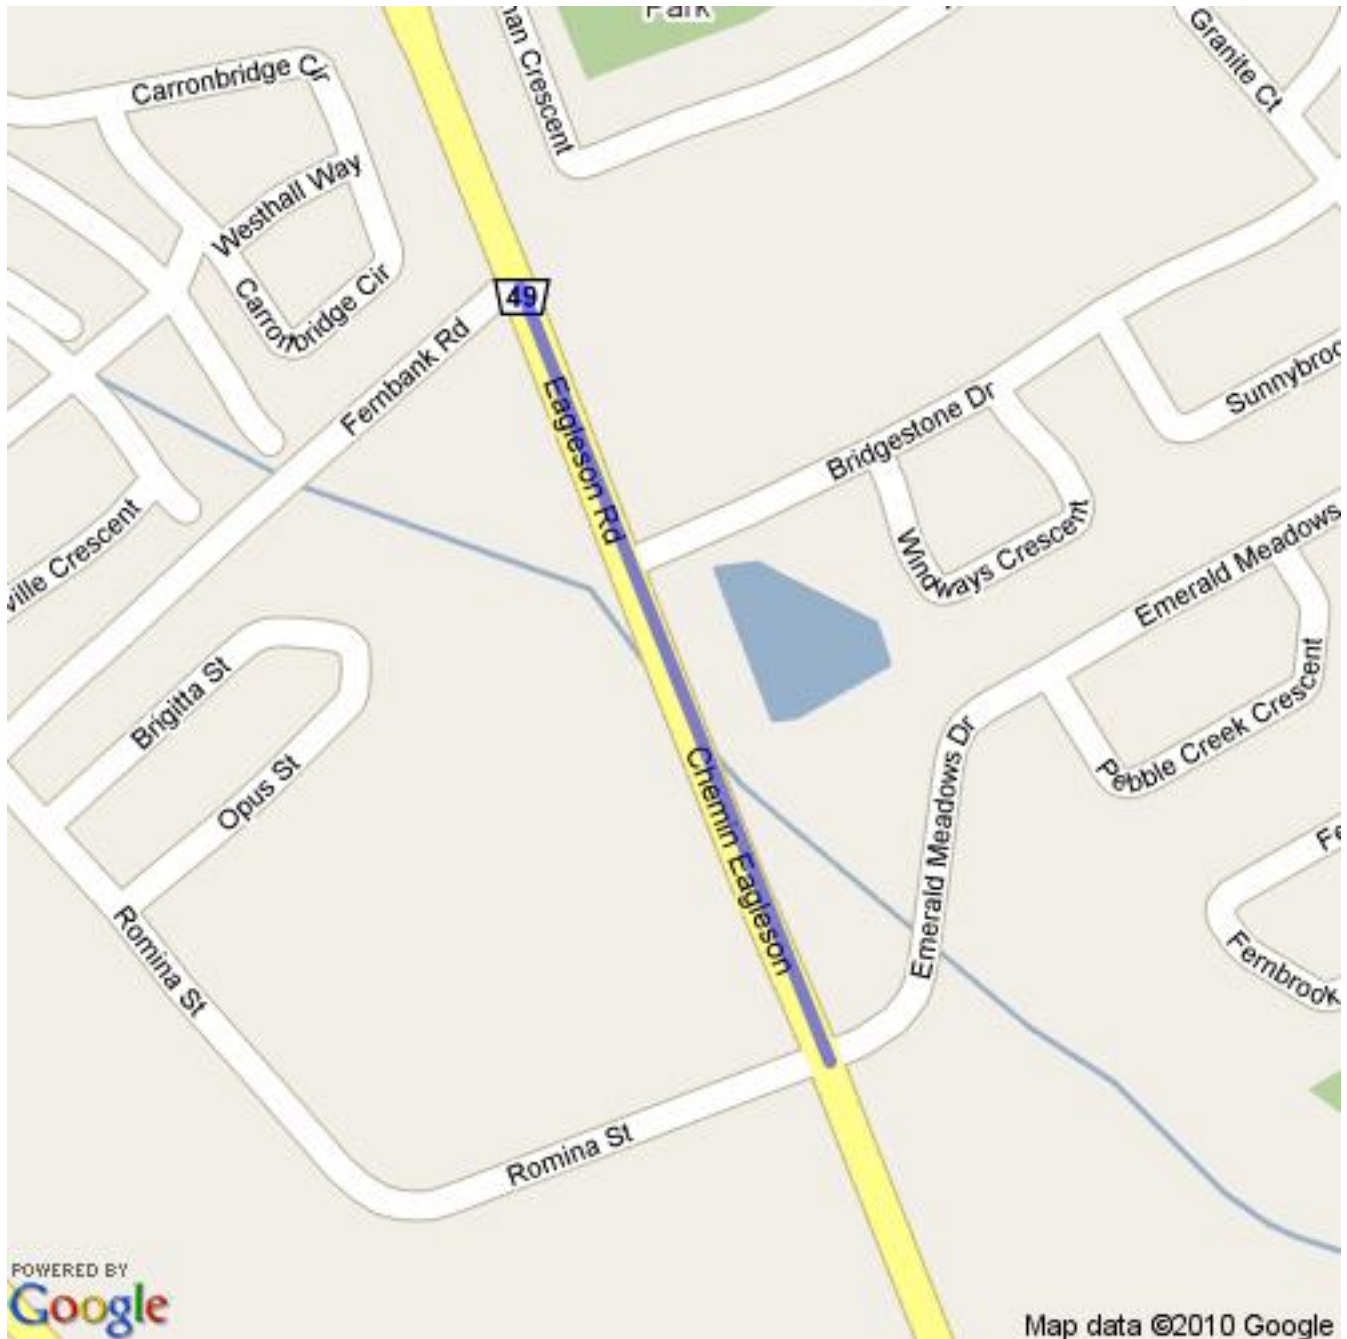

Ottawa District Minor Hockey Association

Official Boundary Definition

<http://maps.odmha.on.ca>

District 11 - Kanata

Created on 2012-05-17

Overview Map

For a high resolution JPEG of this map, visit <http://maps.odmha.on.ca>.

This page left blank.

Last page of ODMHA boundary definition document.