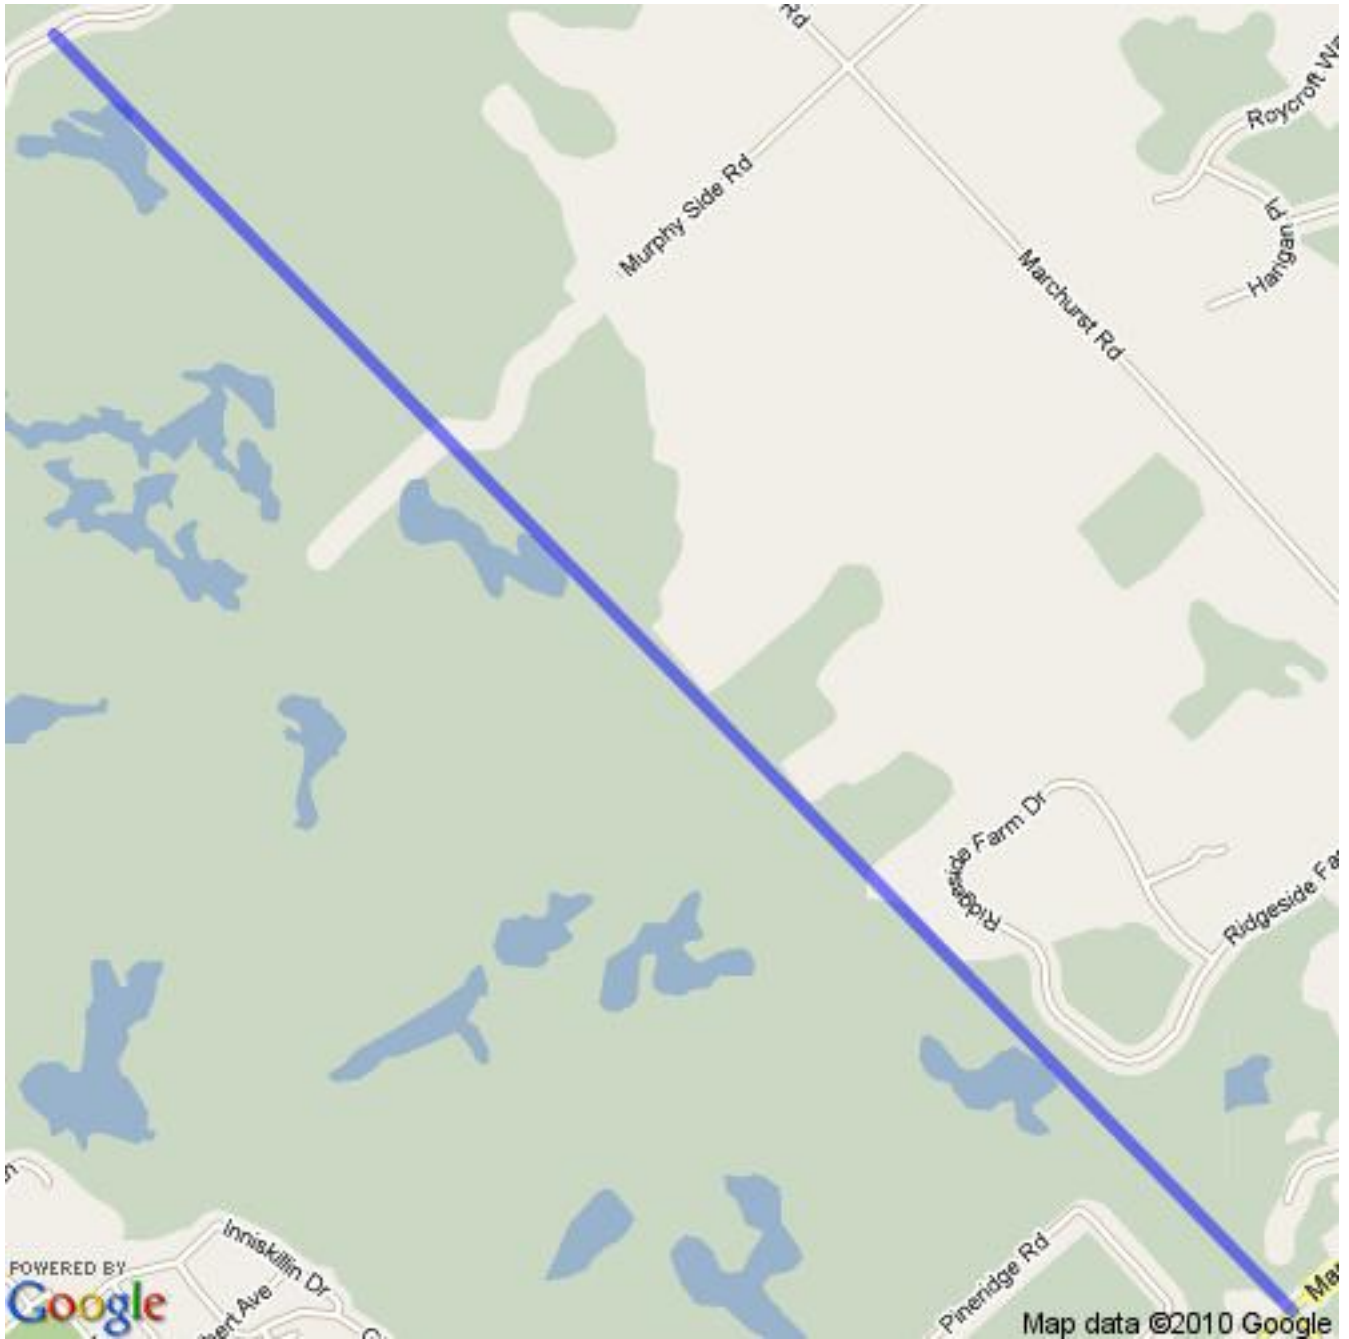

Ottawa District Minor Hockey Association

Official Boundary Definition

<http://maps.odmha.on.ca>

District 11 - Kanata

Created on 2012-05-17

Overview Map

For a high resolution JPEG of this map, visit <http://maps.odmha.on.ca>.

This page left blank.

Last page of ODMHA boundary definition document.