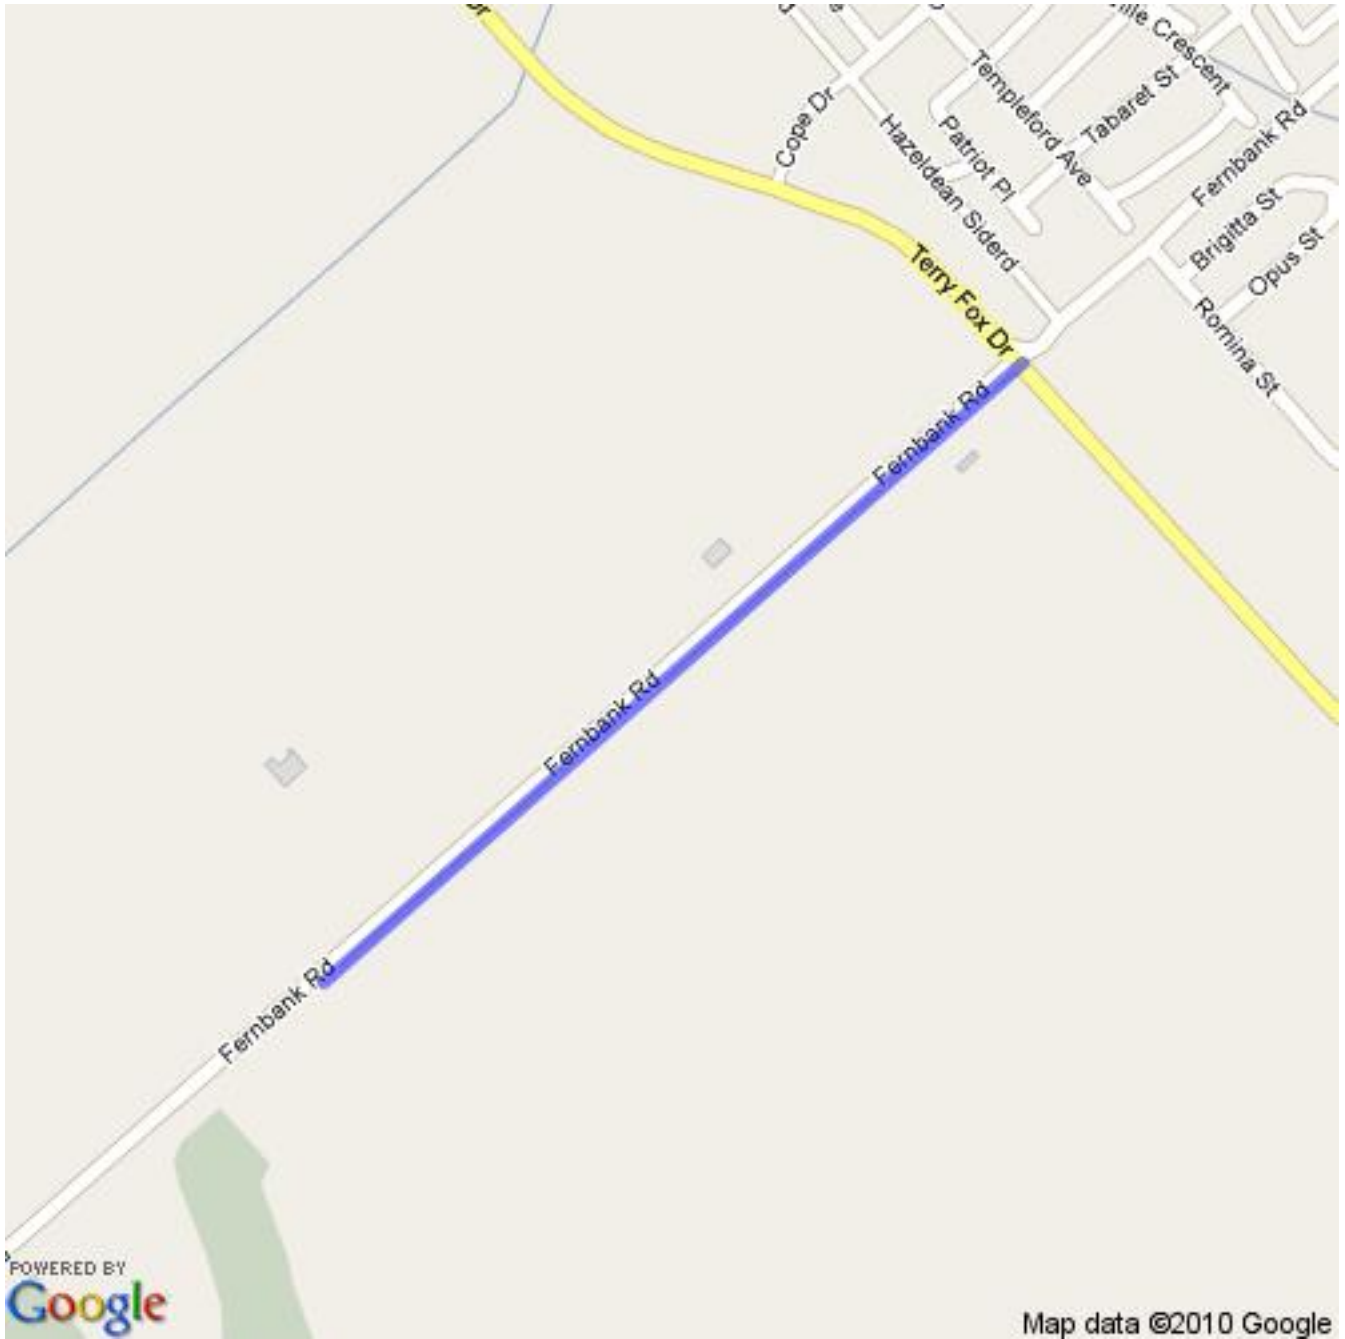

Ottawa District Minor Hockey Association

Official Boundary Definition

<http://maps.odmha.on.ca>

District 11 - Kanata

Created on 2012-05-17

Overview Map

For a high resolution JPEG of this map, visit <http://maps.odmha.on.ca>.

This page left blank.

Last page of ODMHA boundary definition document.