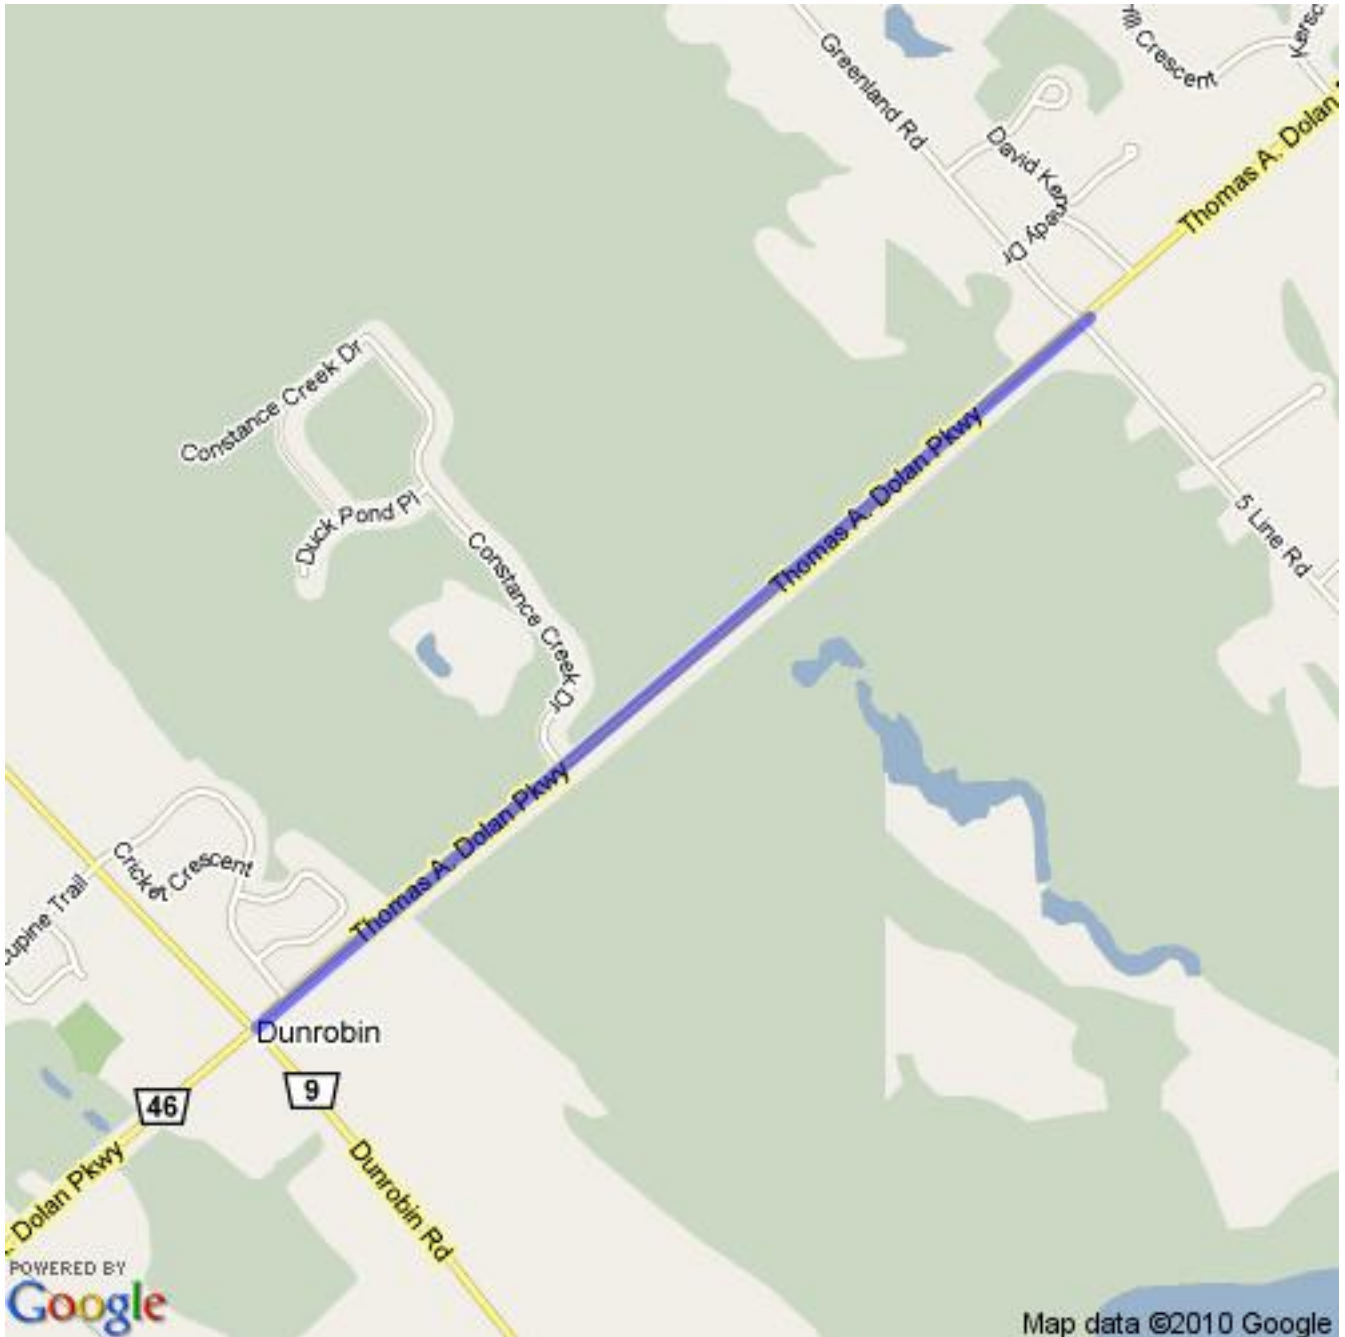

Ottawa District Minor Hockey Association

Official Boundary Definition

<http://maps.odmha.on.ca>

District 11 - Kanata

Created on 2012-05-17

Overview Map

For a high resolution JPEG of this map, visit <http://maps.odmha.on.ca>.

This page left blank.

Last page of ODMHA boundary definition document.