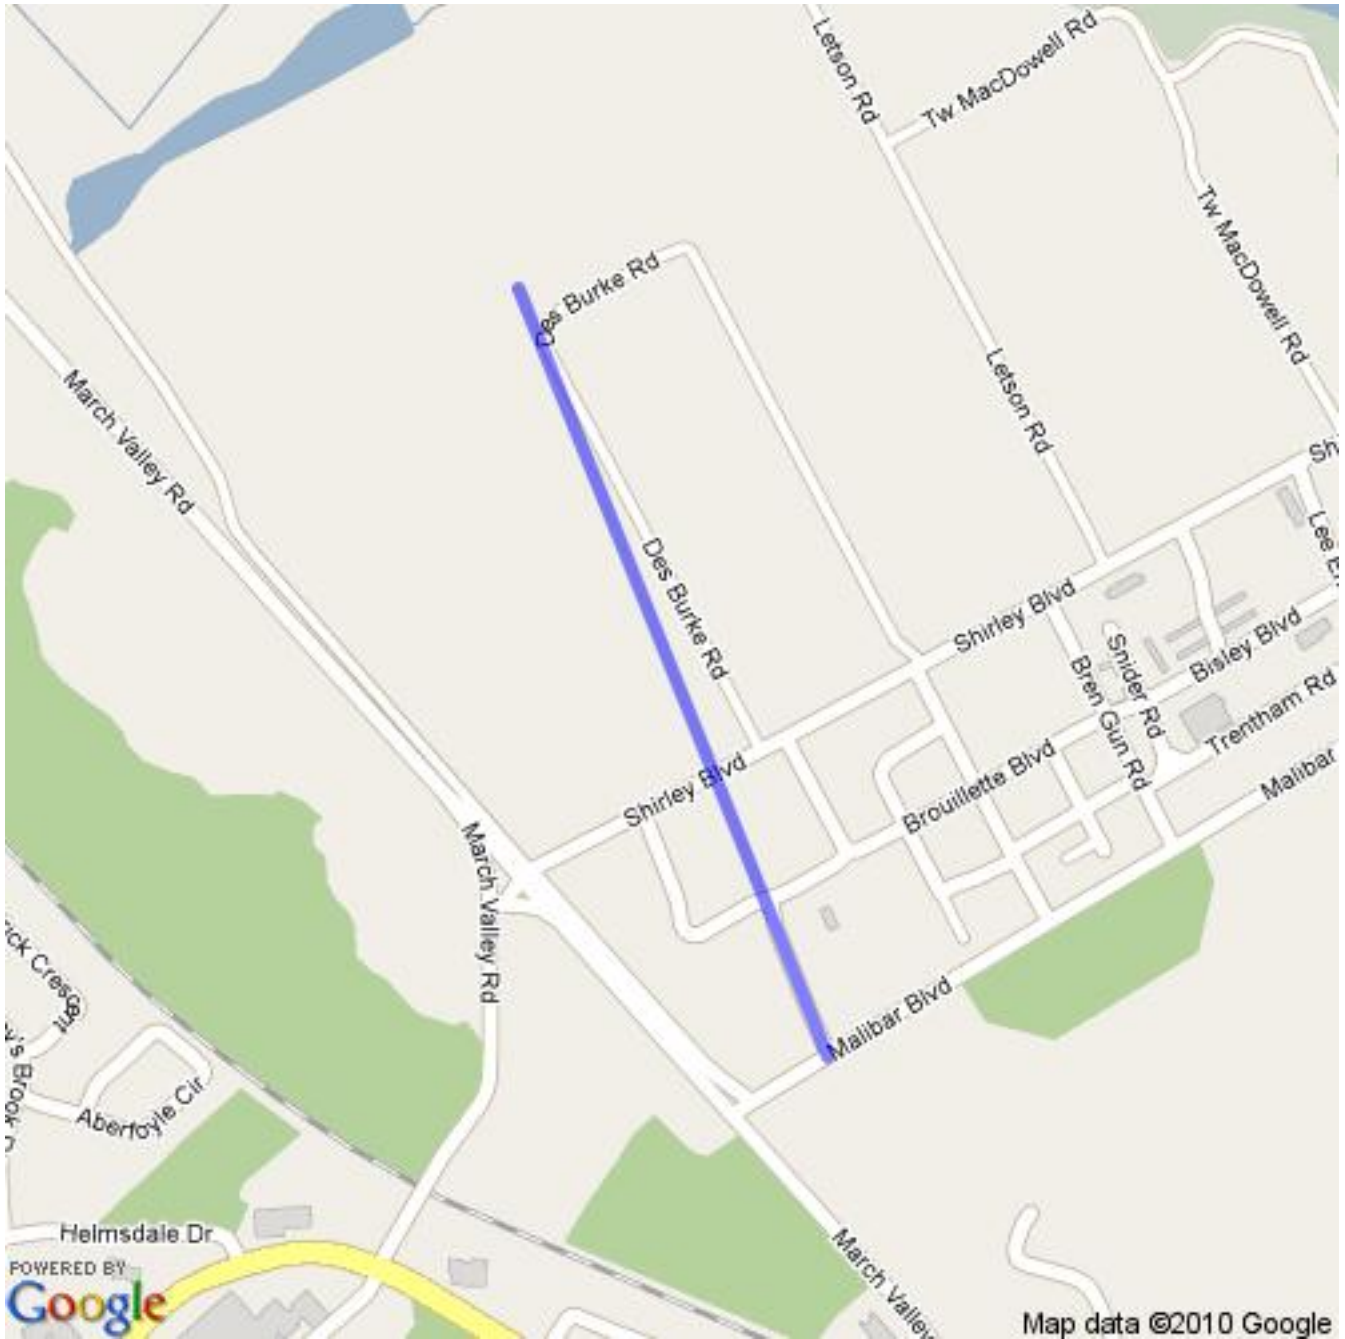

Ottawa District Minor Hockey Association

Official Boundary Definition

<http://maps.odmha.on.ca>

District 11 - Kanata

Created on 2012-05-17

Overview Map

For a high resolution JPEG of this map, visit <http://maps.odmha.on.ca>.

This page left blank.

Last page of ODMHA boundary definition document.