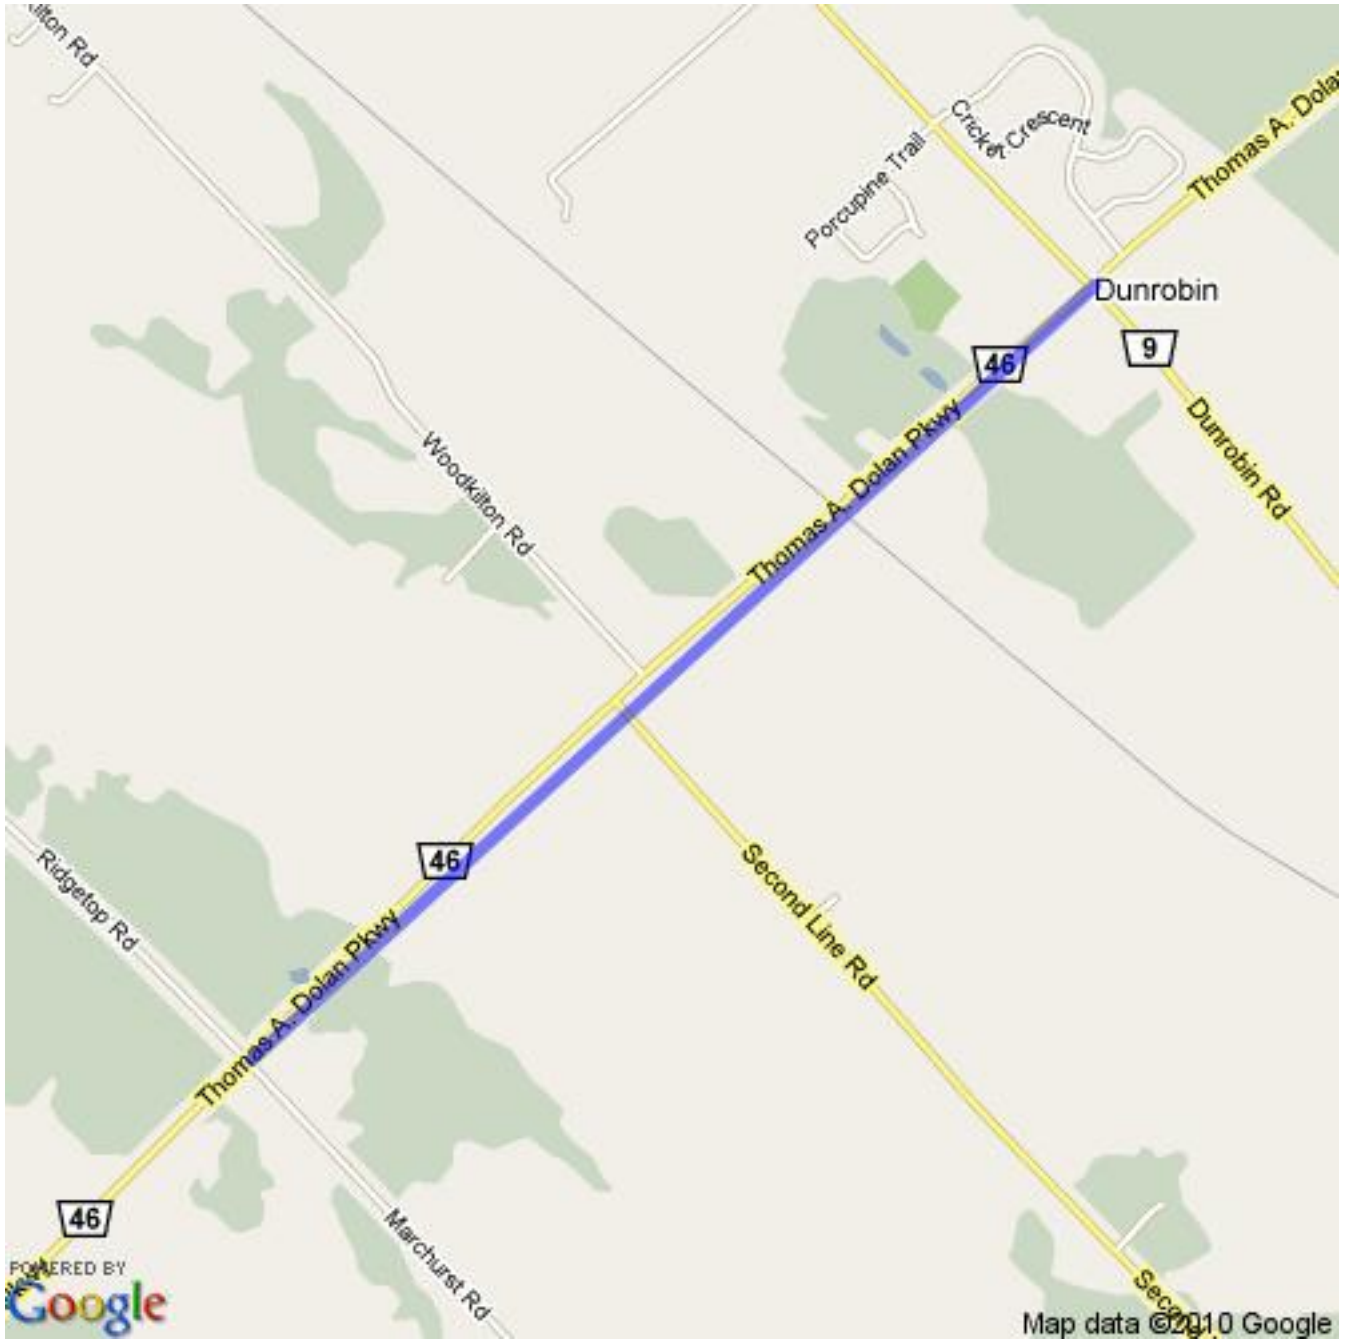

Ottawa District Minor Hockey Association

Official Boundary Definition

<http://maps.odmha.on.ca>

District 11 - Kanata

Created on 2012-05-17

Overview Map

For a high resolution JPEG of this map, visit <http://maps.odmha.on.ca>.

This page left blank.

Last page of ODMHA boundary definition document.