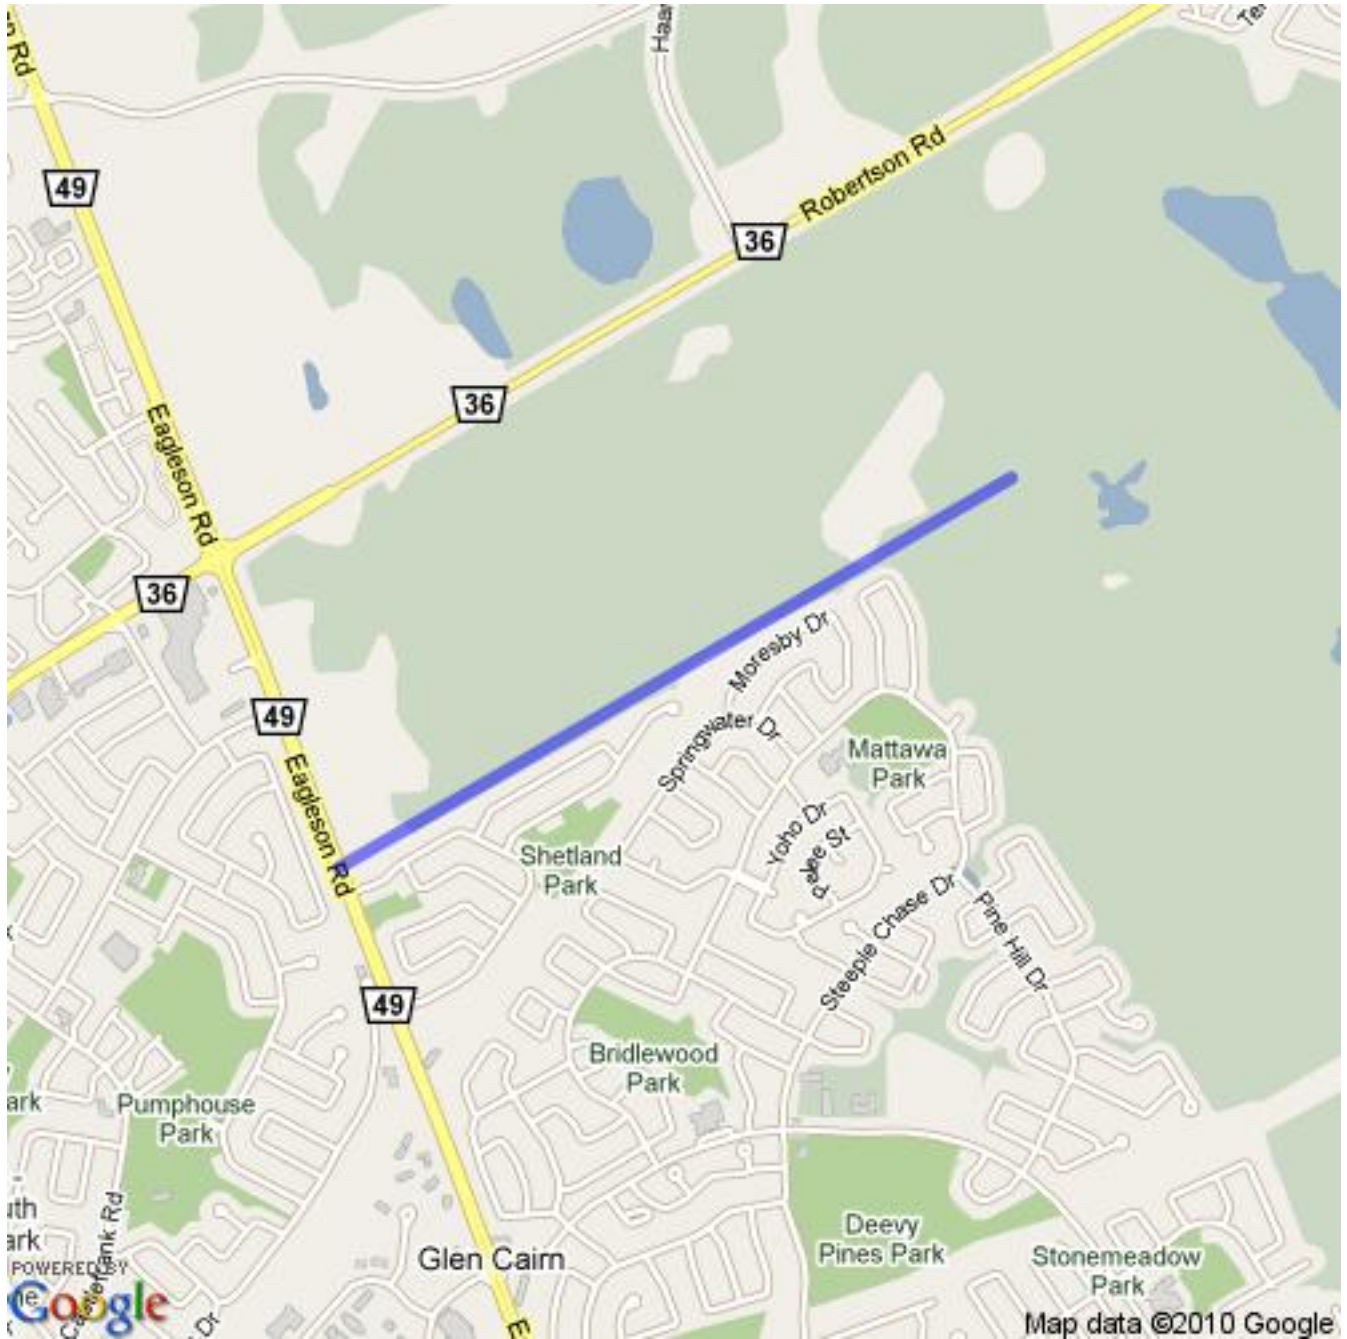

Ottawa District Minor Hockey Association

Official Boundary Definition

<http://maps.odmha.on.ca>

District 11 - Kanata

Created on 2012-05-17

Overview Map

For a high resolution JPEG of this map, visit <http://maps.odmha.on.ca>.

This page left blank.

Last page of ODMHA boundary definition document.