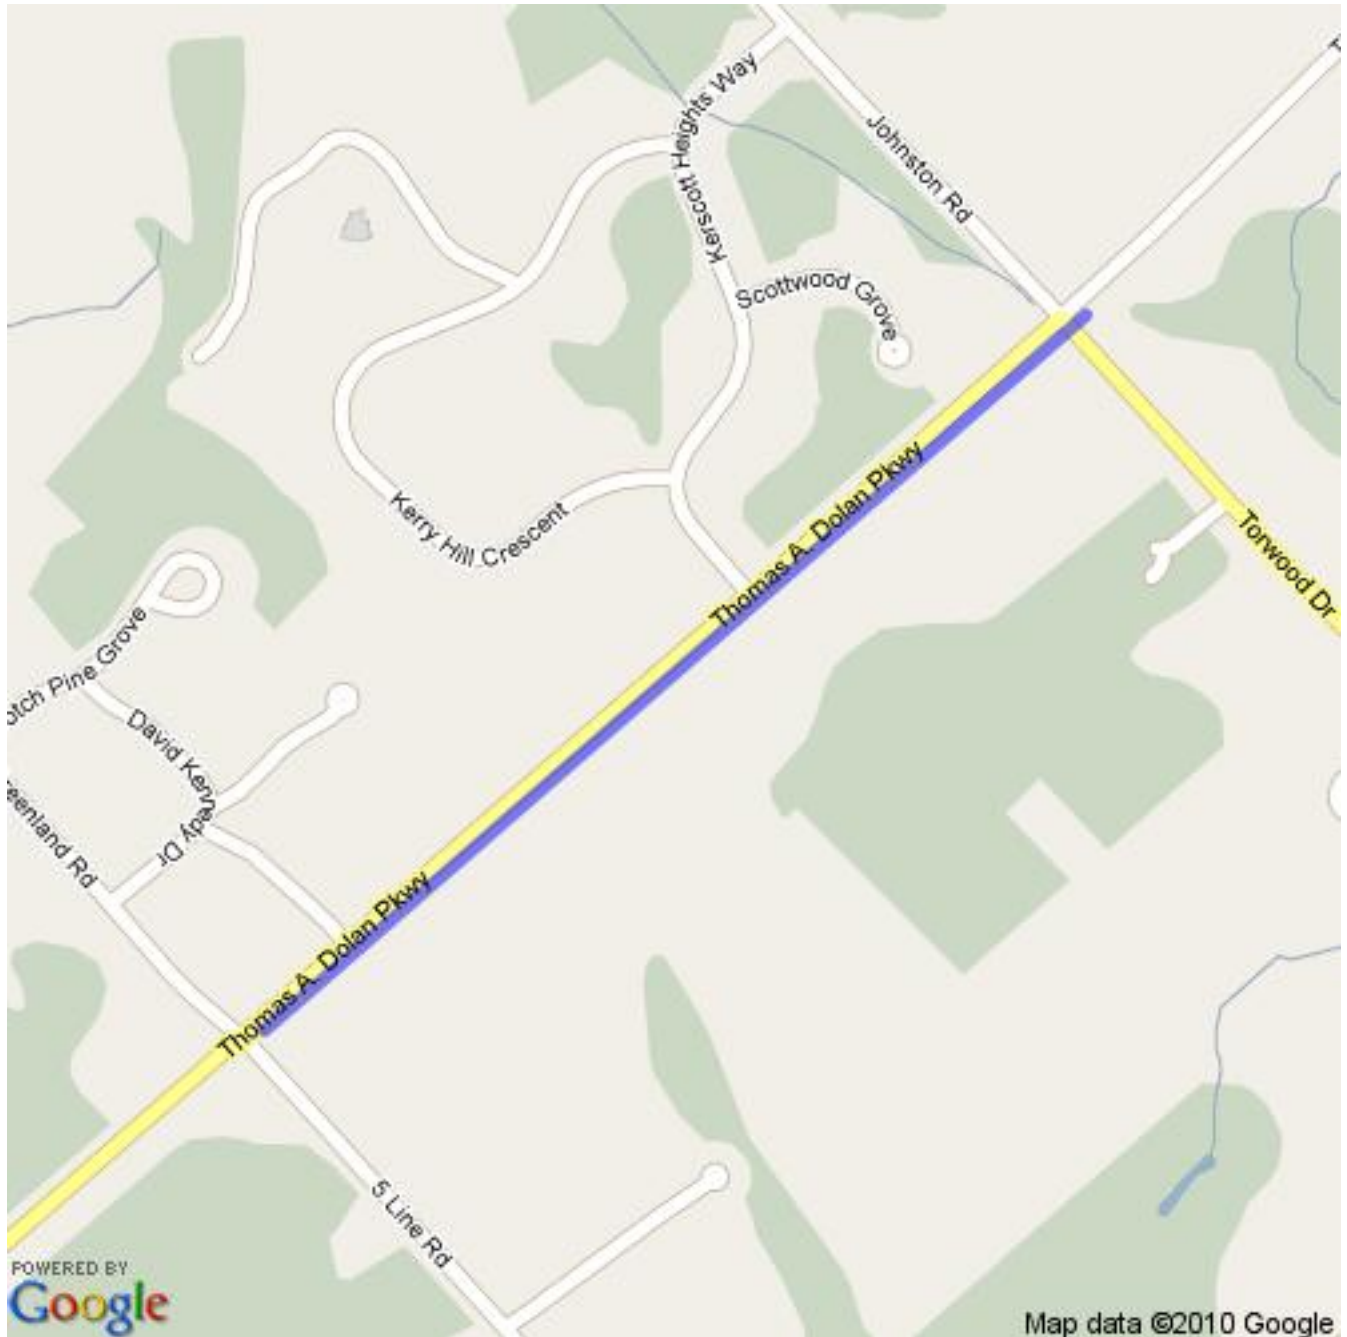

Ottawa District Minor Hockey Association

Official Boundary Definition

<http://maps.odmha.on.ca>

District 11 - Kanata

Created on 2012-05-17

Overview Map

For a high resolution JPEG of this map, visit <http://maps.odmha.on.ca>.

This page left blank.

Last page of ODMHA boundary definition document.