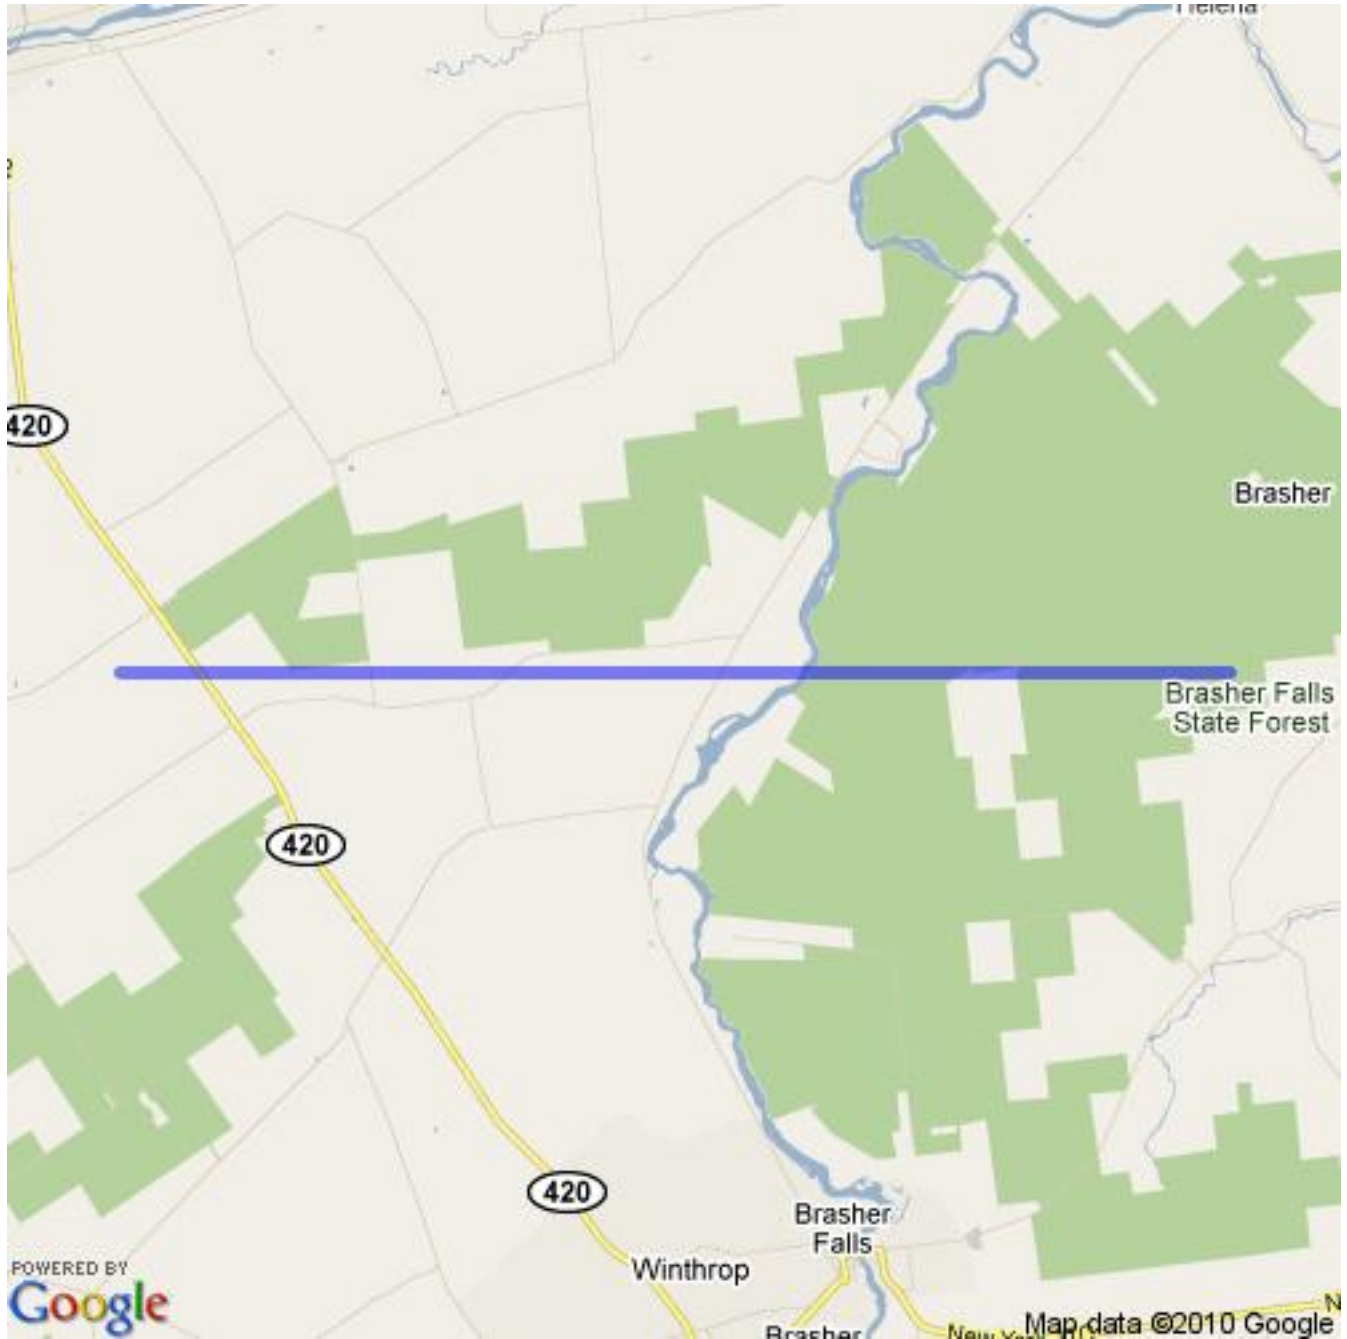

Hockey Eastern Ontario Minor
Official Boundary Definition

<http://maps.odmha.on.ca>

Zone 2 - Ottawa Senators AAA

Created on 2017-09-19

Overview Map

For a high resolution JPEG of this map, visit <http://maps.odmha.on.ca>.

This page left blank.

Last page of HEOMINOR boundary definition document.