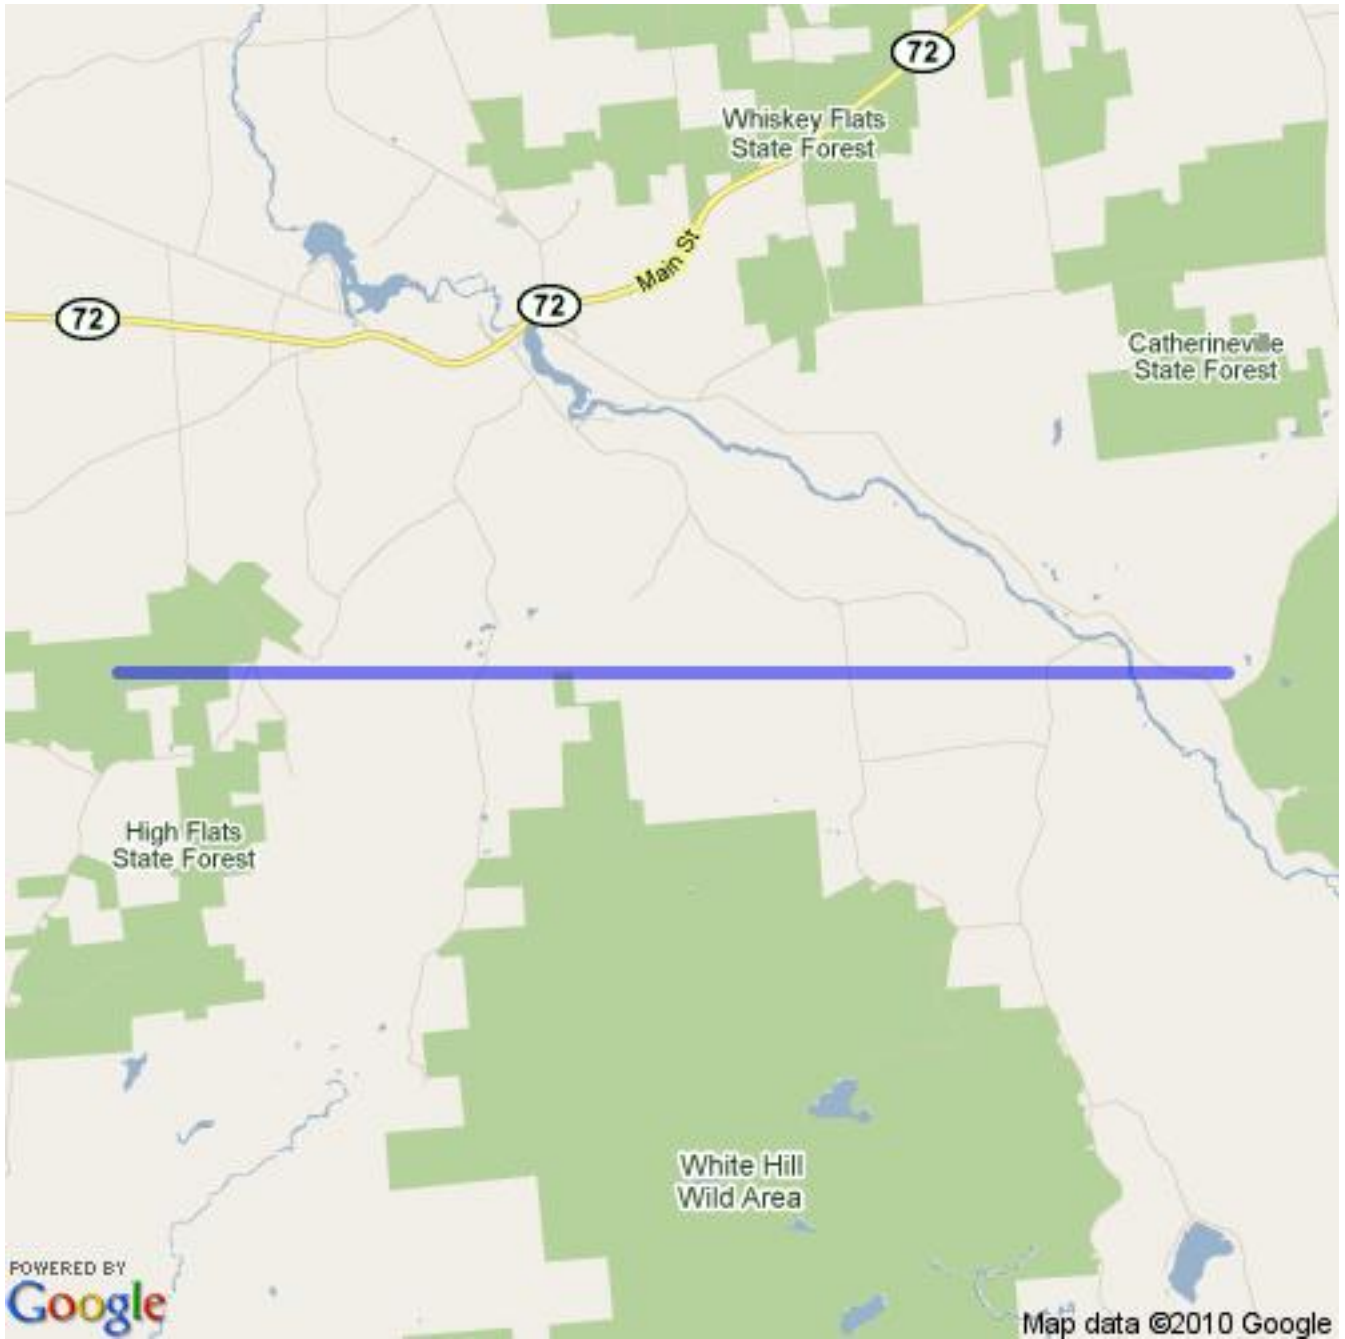

Hockey Eastern Ontario Minor
Official Boundary Definition

<http://maps.odmha.on.ca>

Zone 2 - Ottawa Senators AAA

Created on 2017-11-21

Overview Map

For a high resolution JPEG of this map, visit <http://maps.odmha.on.ca>.

This page left blank.

Last page of HEOMINOR boundary definition document.