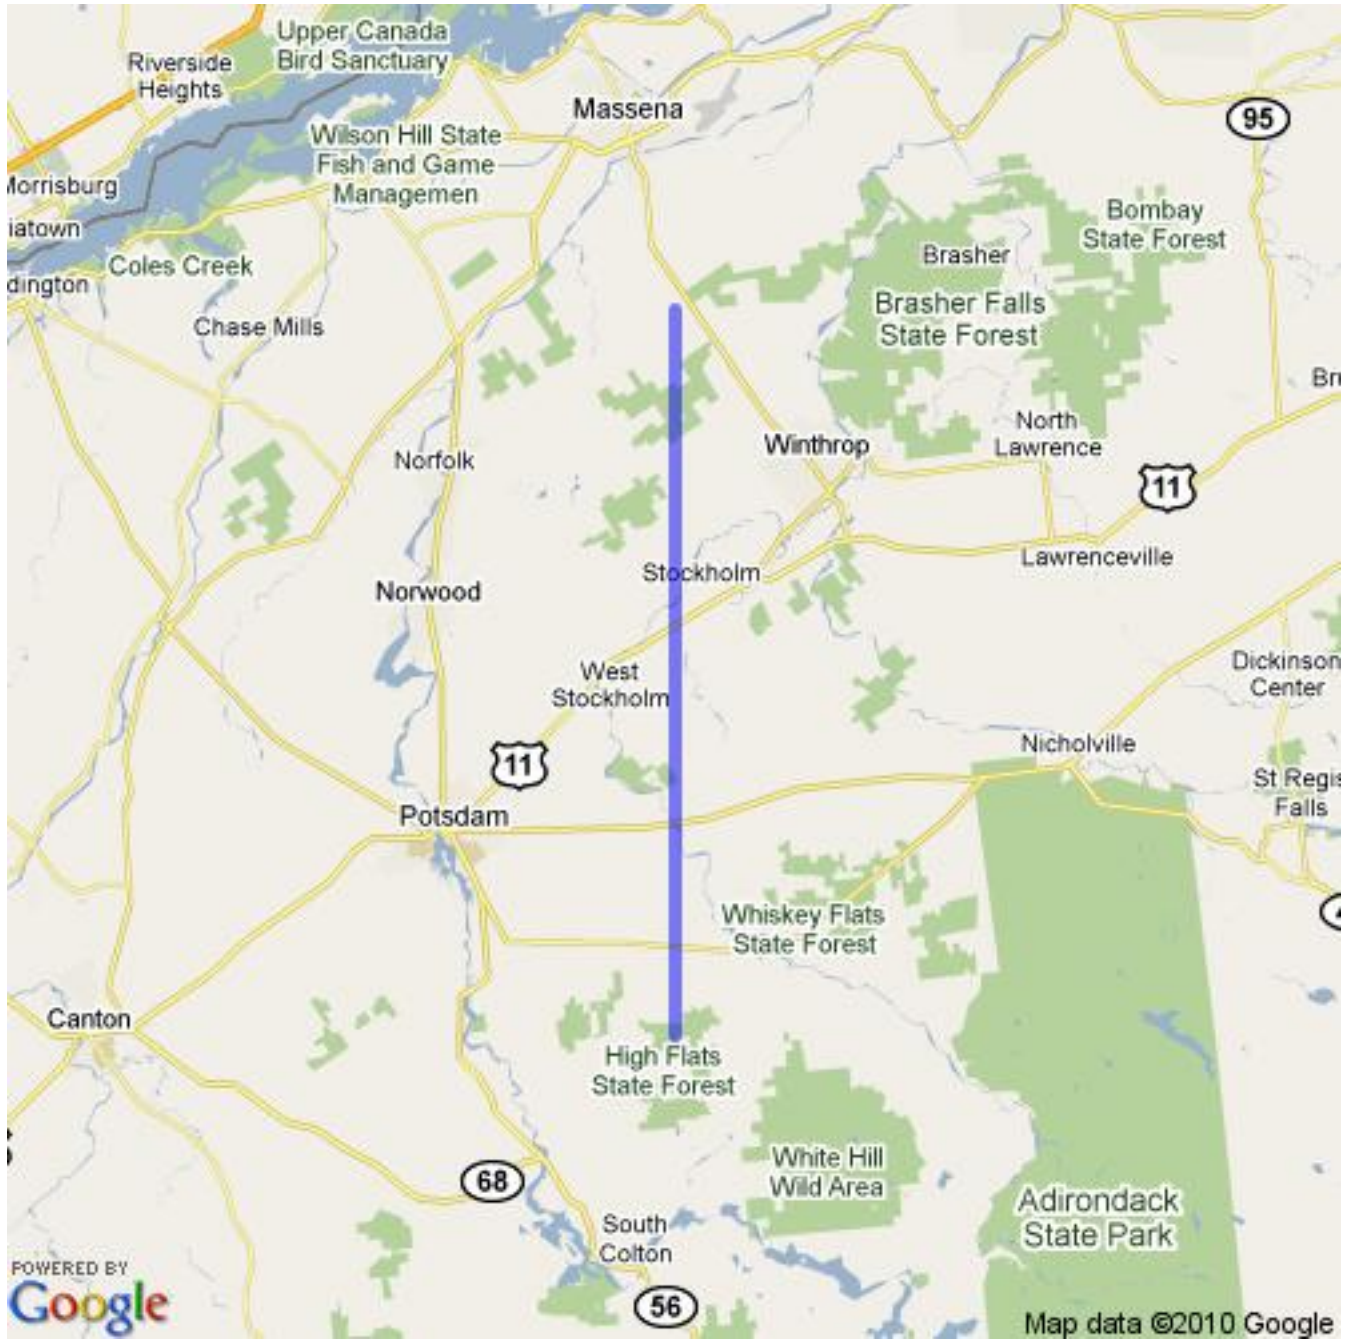

Hockey Eastern Ontario Minor
Official Boundary Definition

<http://maps.odmha.on.ca>

Zone 2 - Ottawa Senators AAA

Created on 2017-11-21

Overview Map

For a high resolution JPEG of this map, visit <http://maps.odmha.on.ca>.

This page left blank.

Last page of HEOMINOR boundary definition document.