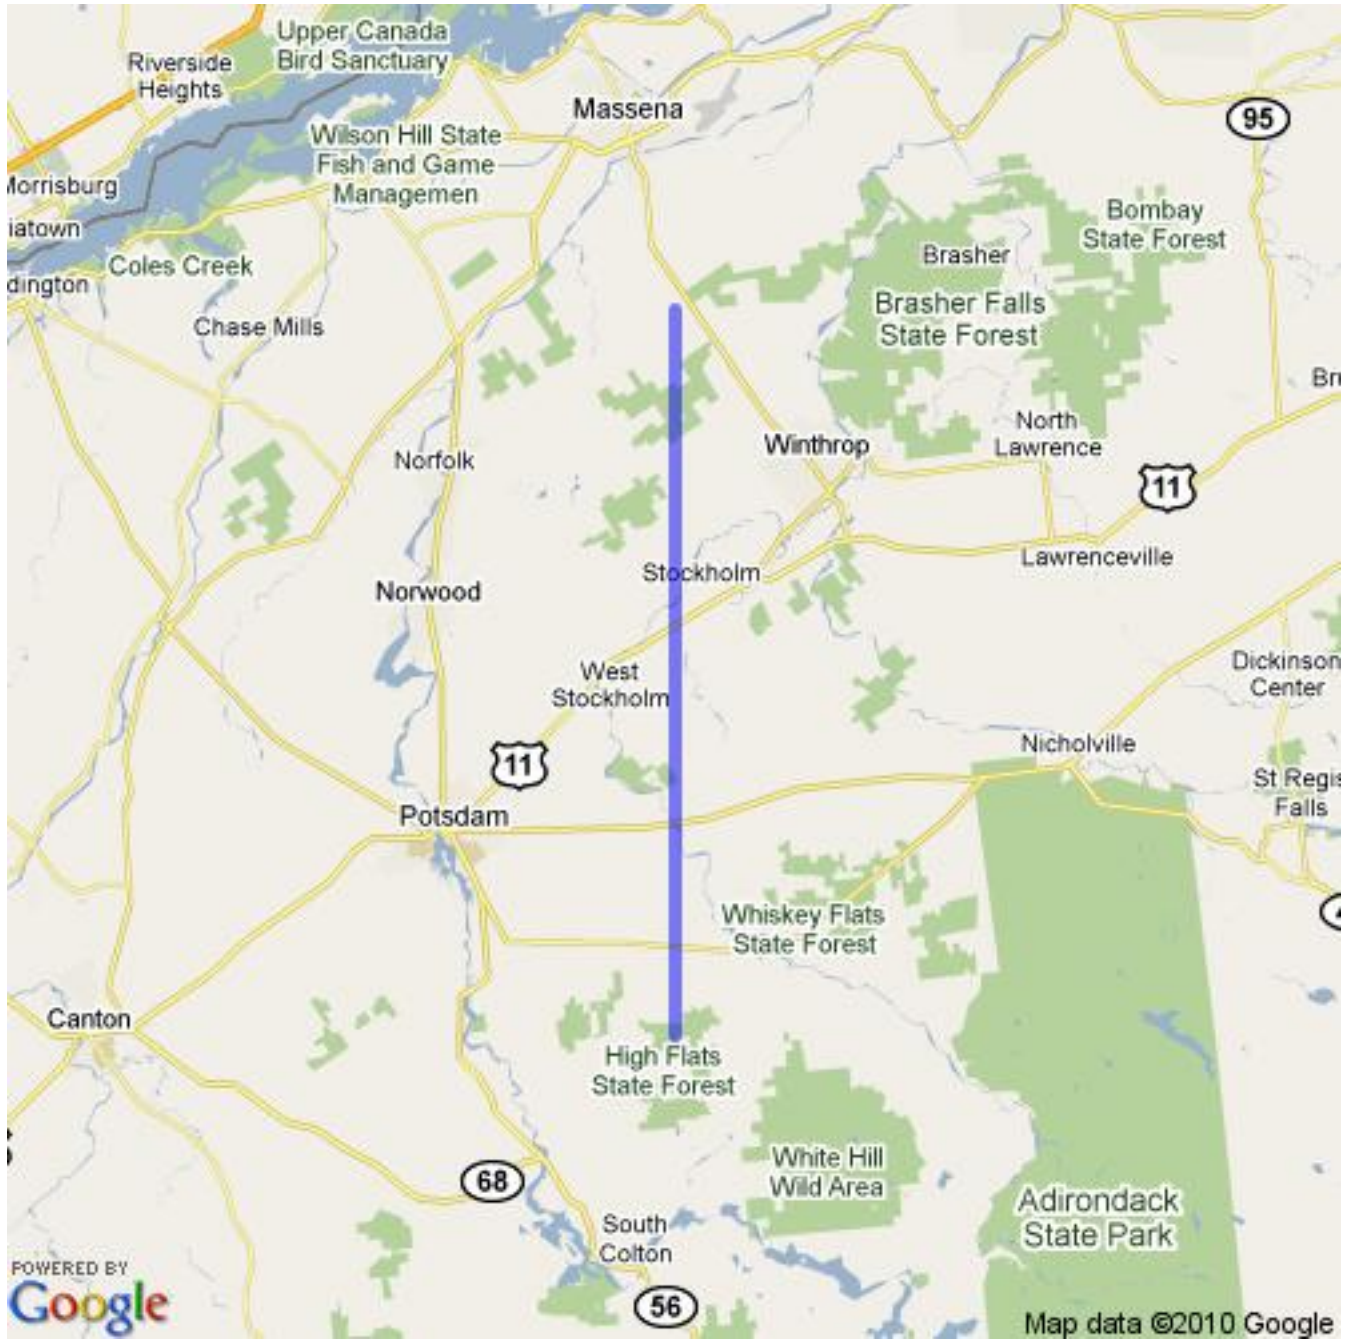

Hockey Eastern Ontario Minor Official Boundary Definition

<http://maps.odmha.on.ca>

Zone 2 - Ottawa Senators AAA

Created on 2017-07-27

Overview Map

For a high resolution JPEG of this map, visit <http://maps.odmha.on.ca>.

This page left blank.

Last page of HEOMINOR boundary definition document.