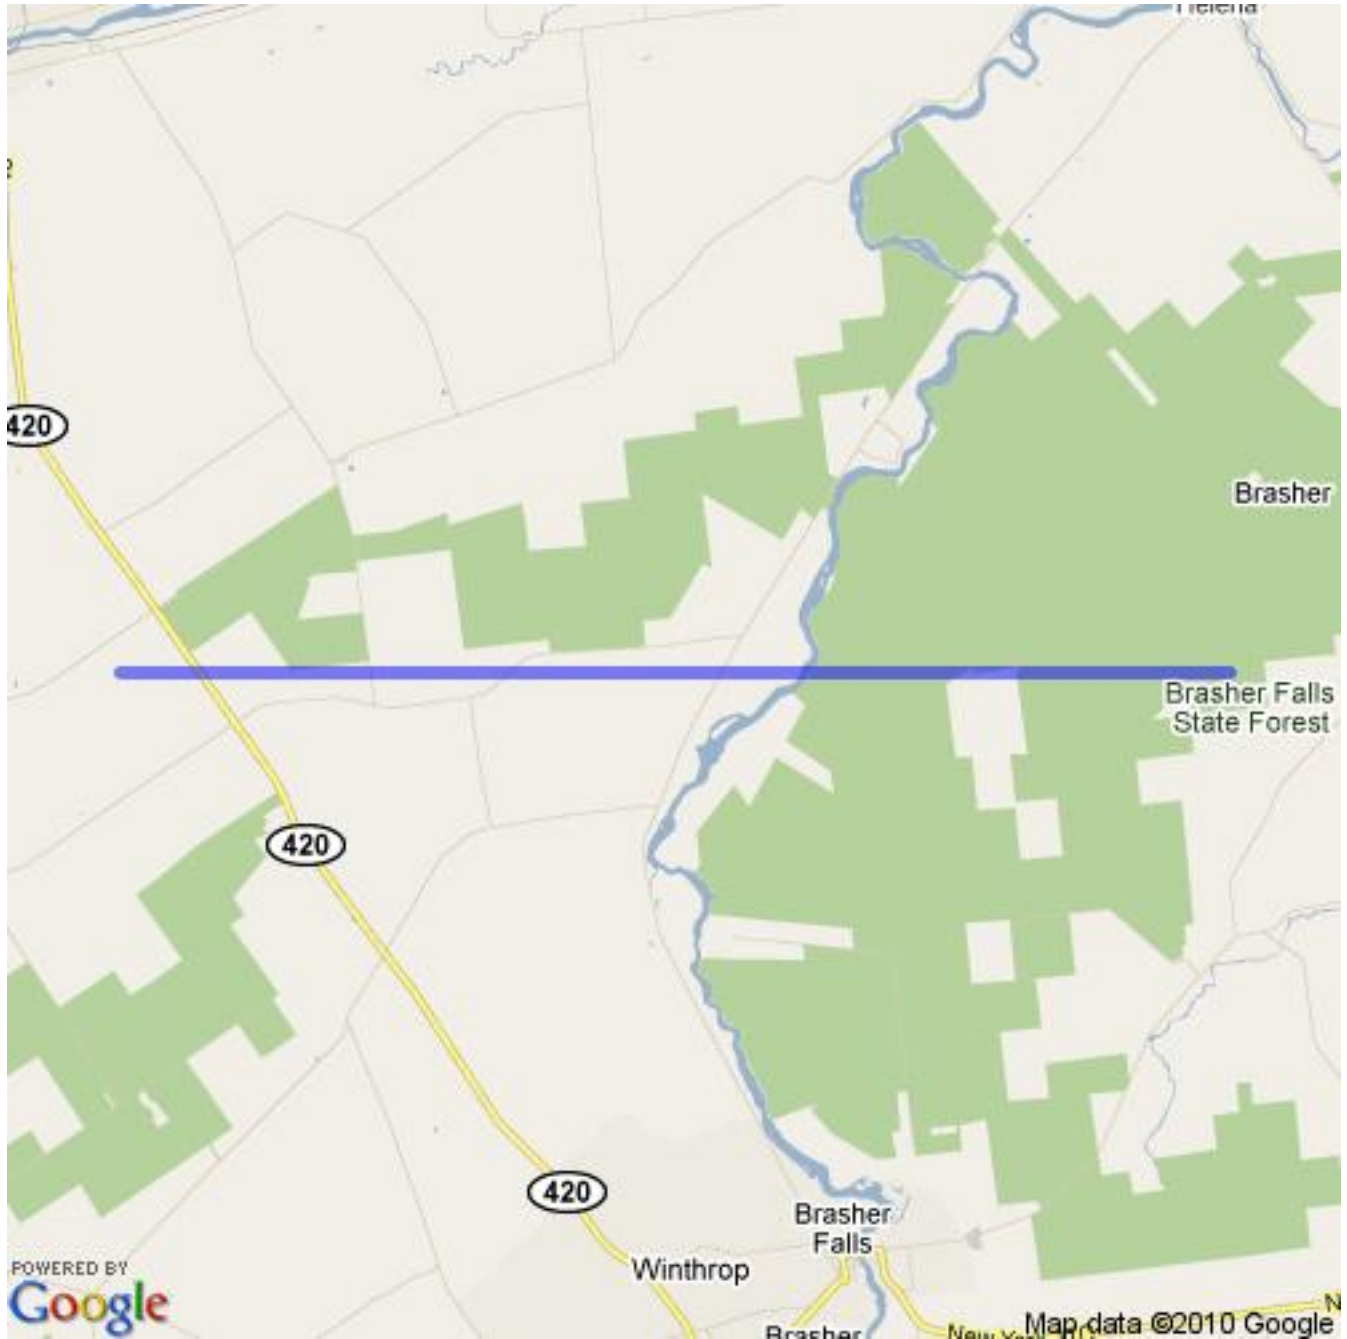

Hockey Eastern Ontario Minor Official Boundary Definition

<http://maps.odmha.on.ca>

Zone 2 - Ottawa Senators AAA

Created on 2017-07-27

Overview Map

For a high resolution JPEG of this map, visit <http://maps.odmha.on.ca>.

This page left blank.

Last page of HEOMINOR boundary definition document.