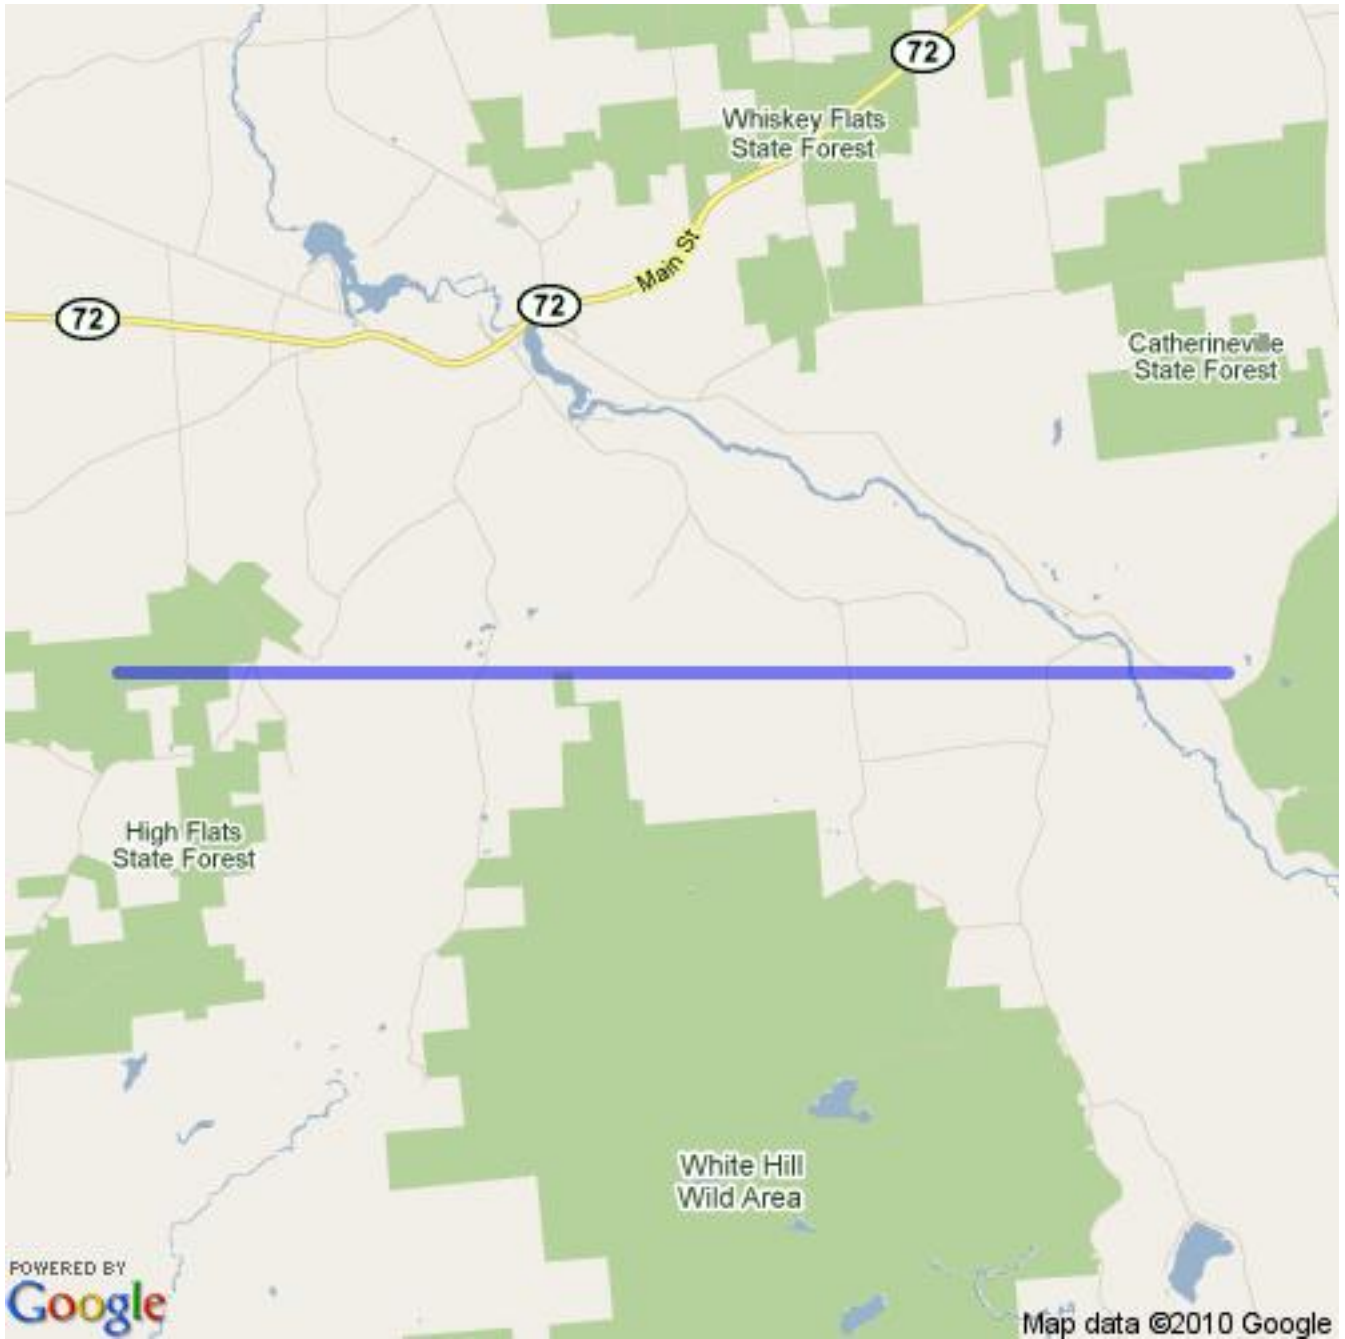

Hockey Eastern Ontario Minor
Official Boundary Definition

<http://maps.odmha.on.ca>

Zone 2 - Ottawa Senators AAA

Created on 2018-02-24

Overview Map

For a high resolution JPEG of this map, visit <http://maps.odmha.on.ca>.

This page left blank.

Last page of HEOMINOR boundary definition document.