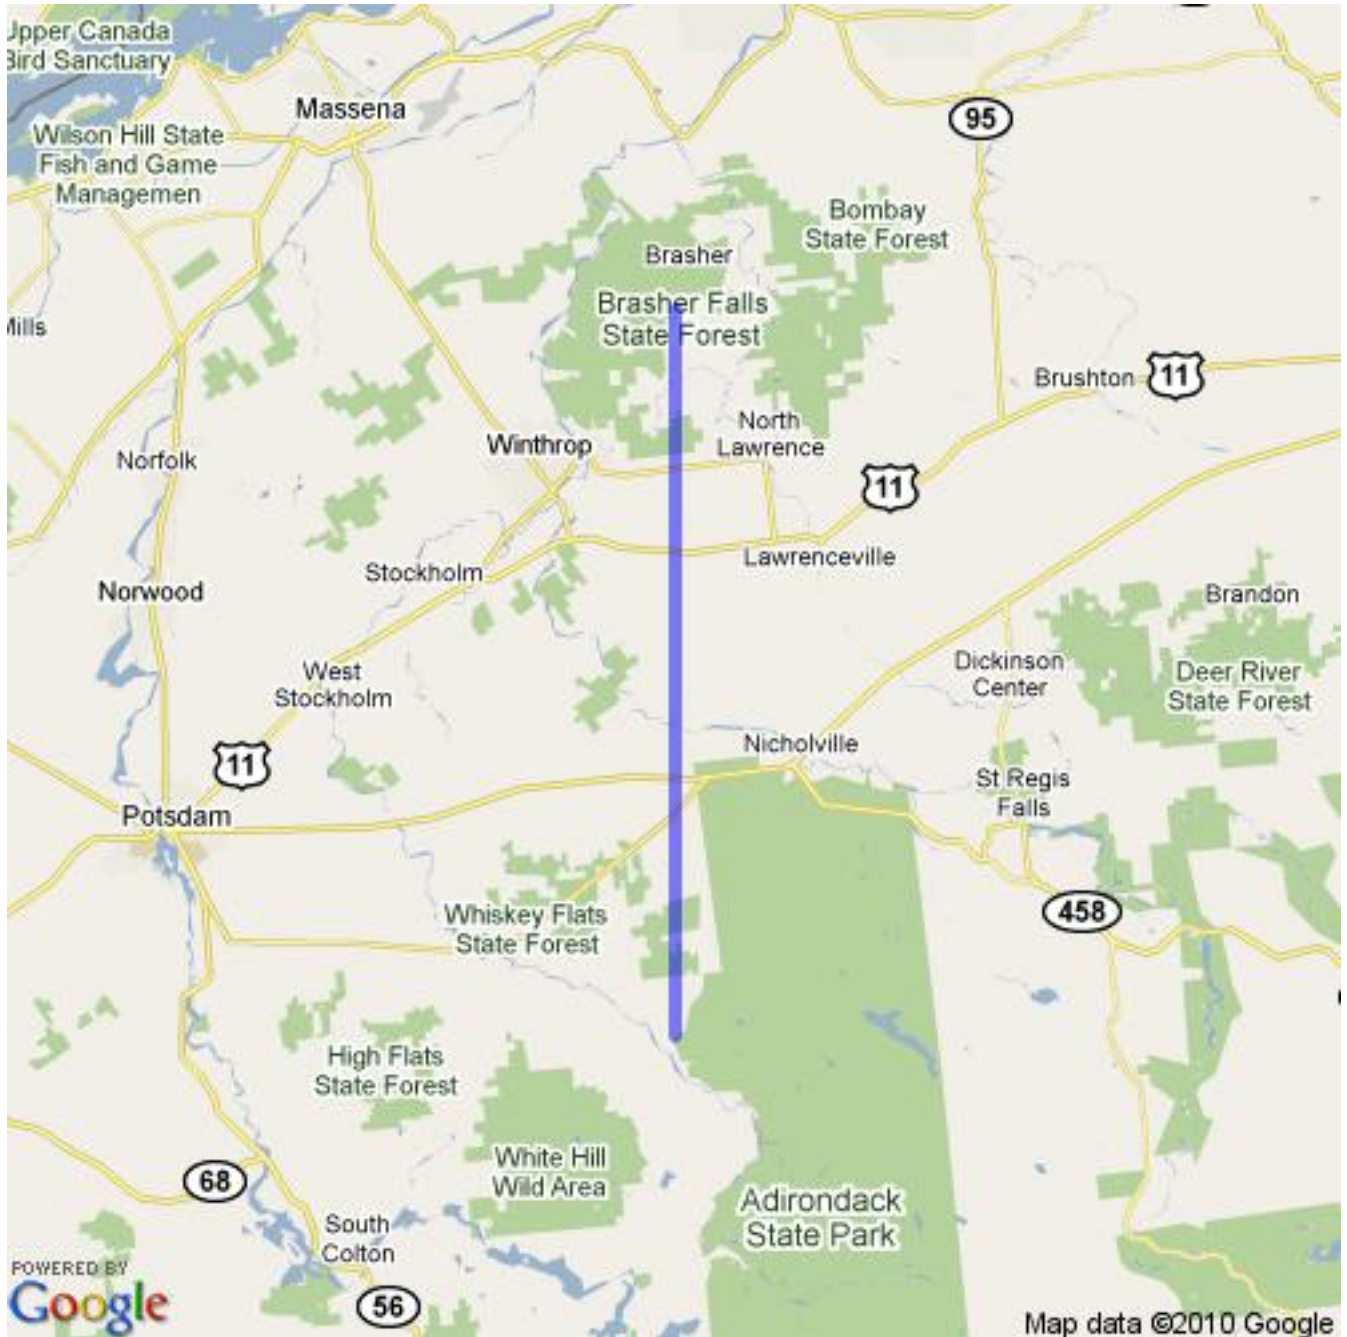

Hockey Eastern Ontario Minor Official Boundary Definition

<http://maps.odmha.on.ca>

Zone 2 - Ottawa Senators AAA

Created on 2017-07-27

Overview Map

For a high resolution JPEG of this map, visit <http://maps.odmha.on.ca>.

This page left blank.

Last page of HEOMINOR boundary definition document.