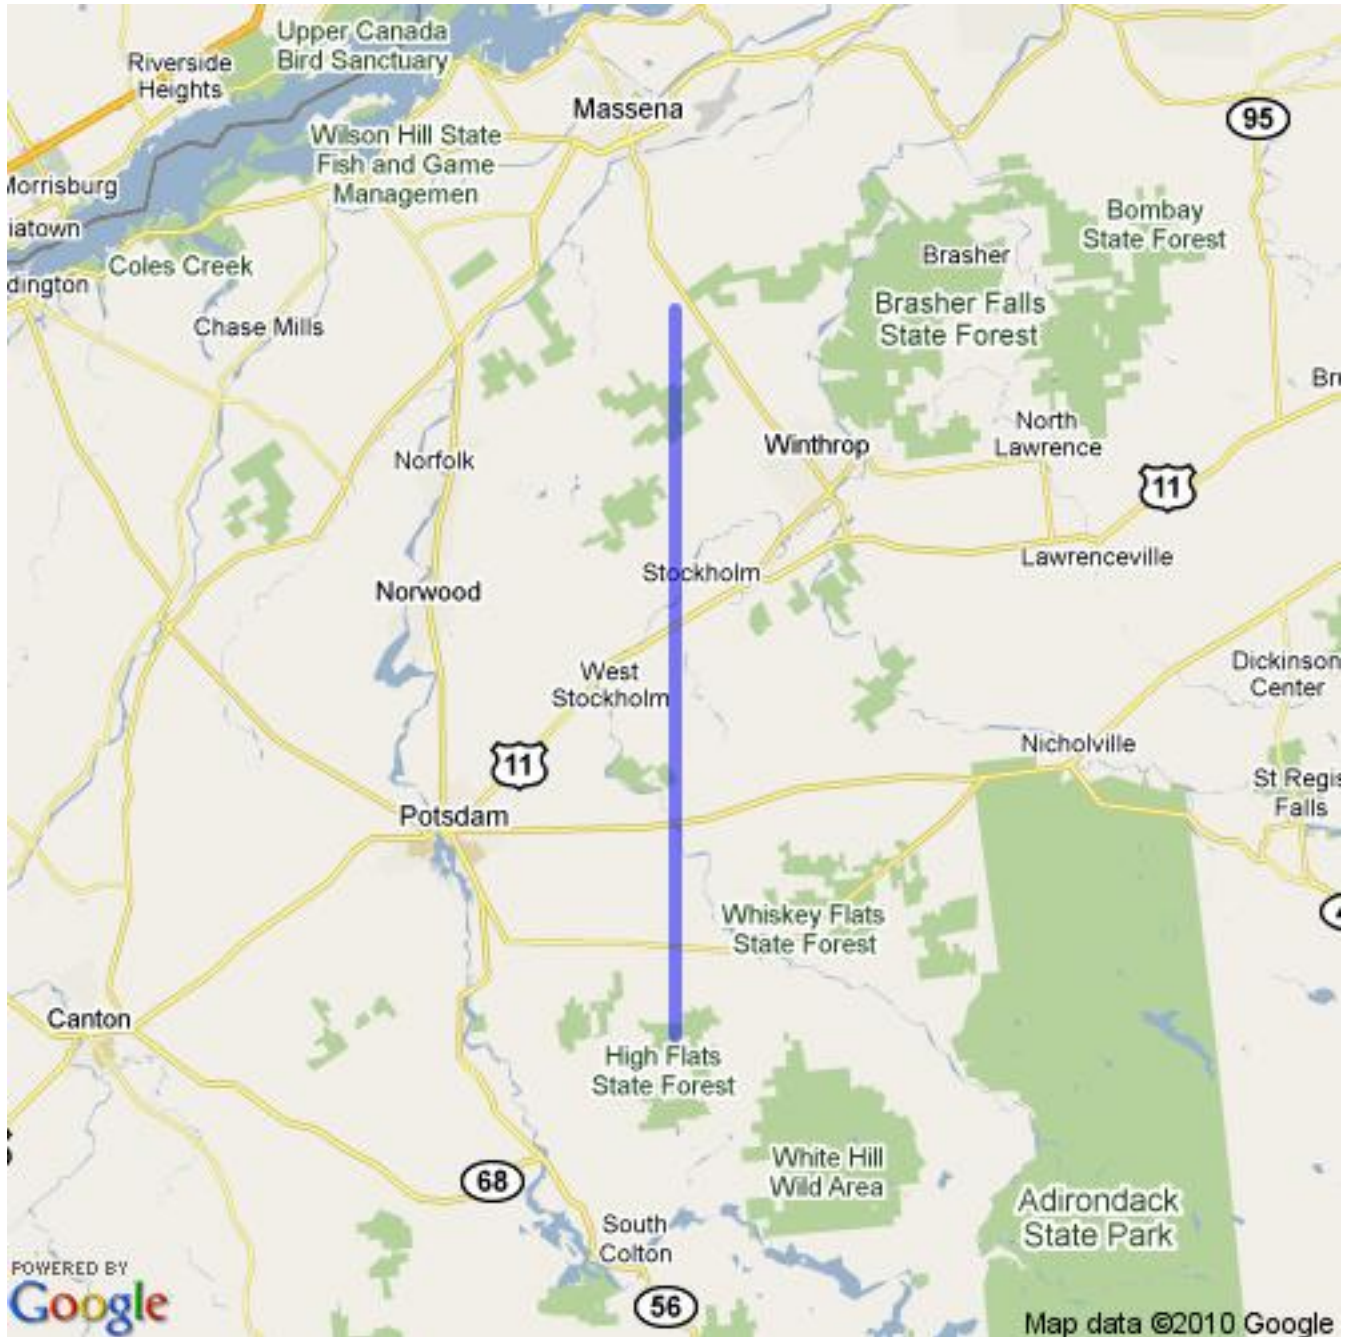

Hockey Eastern Ontario Minor
Official Boundary Definition

<http://maps.odmha.on.ca>

Zone 2 - Ottawa Senators AAA

Created on 2017-09-19

Overview Map

For a high resolution JPEG of this map, visit <http://maps.odmha.on.ca>.

This page left blank.

Last page of HEOMINOR boundary definition document.