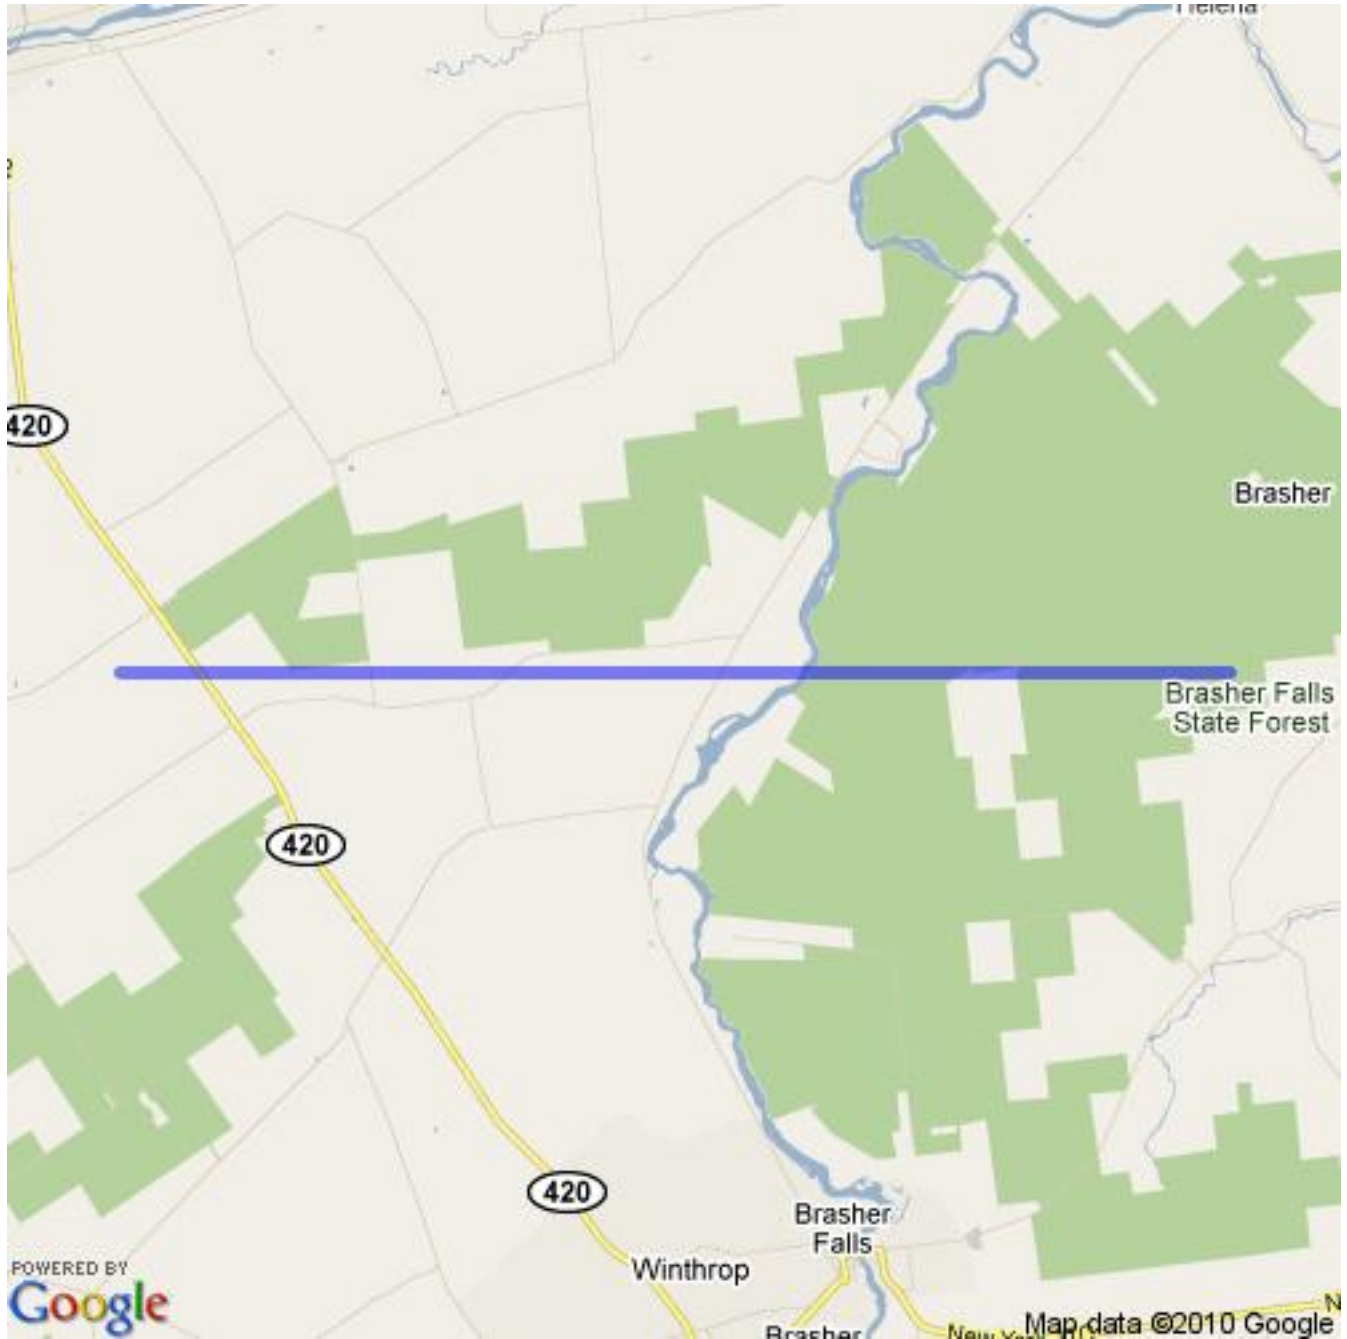

Hockey Eastern Ontario Minor
Official Boundary Definition

<http://maps.odmha.on.ca>

Zone 2 - Ottawa Senators AAA

Created on 2017-11-21

Overview Map

For a high resolution JPEG of this map, visit <http://maps.odmha.on.ca>.

This page left blank.

Last page of HEOMINOR boundary definition document.