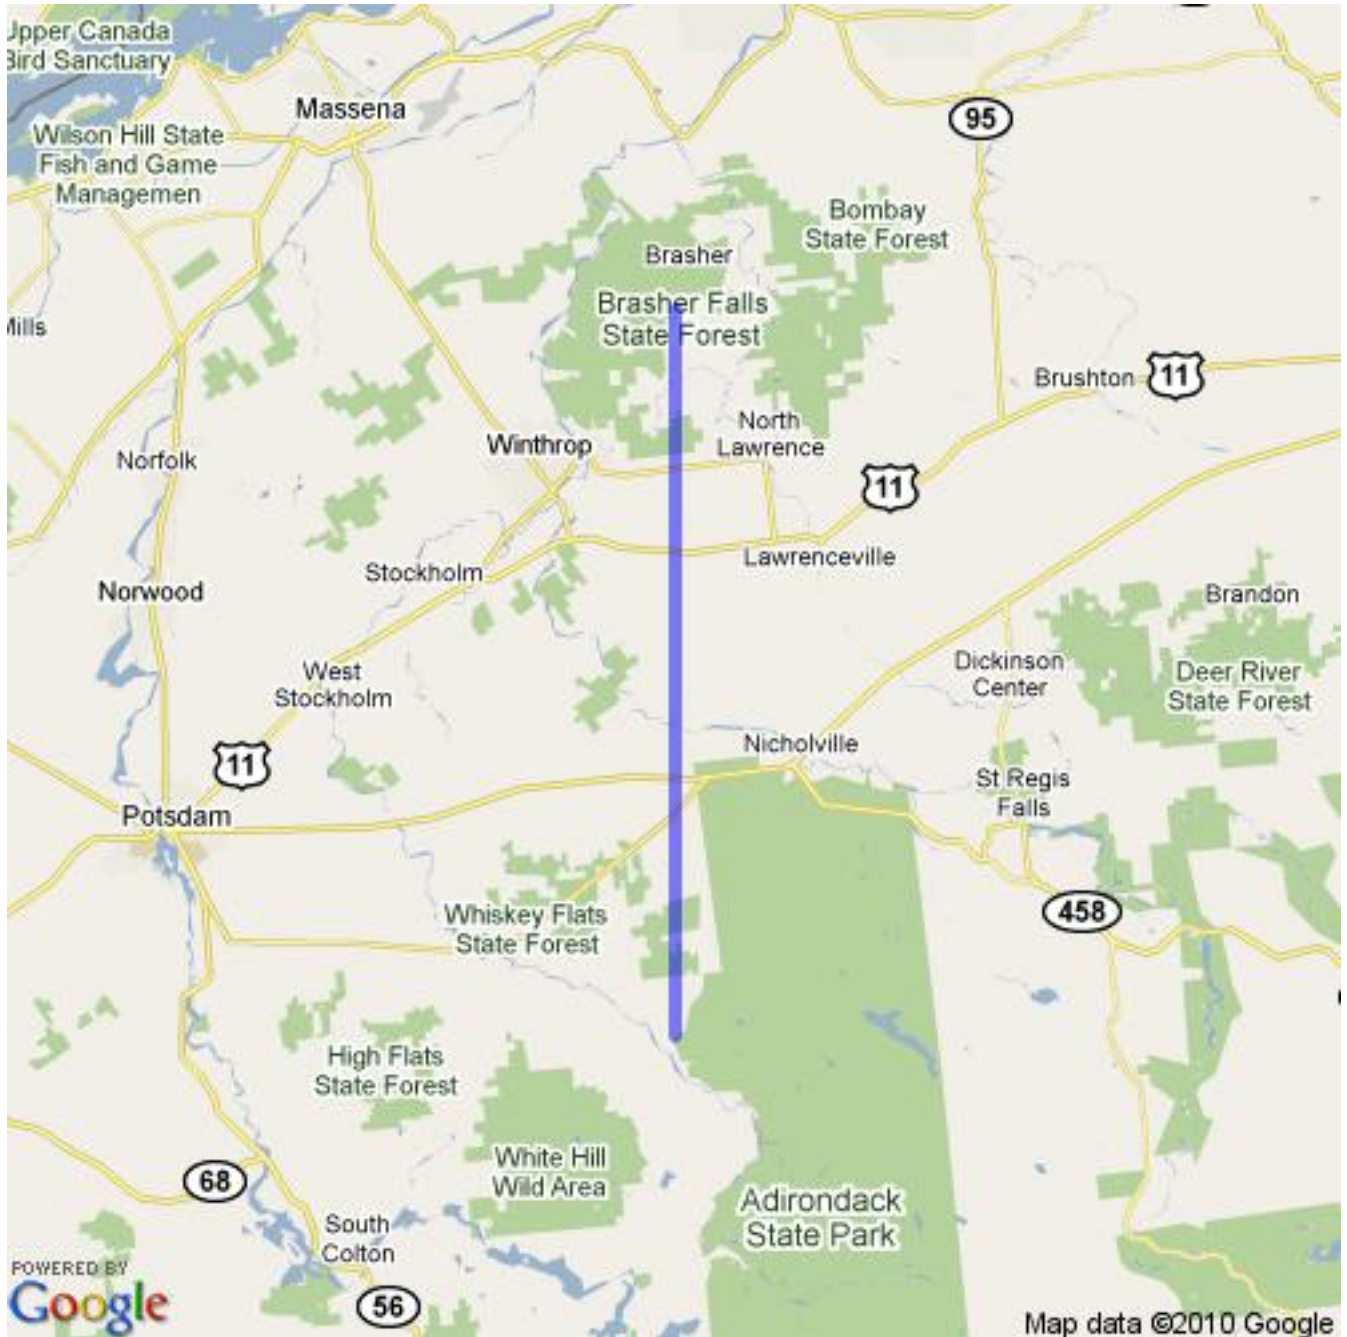

Hockey Eastern Ontario Minor
Official Boundary Definition

<http://maps.odmha.on.ca>

Zone 2 - Ottawa Senators AAA

Created on 2017-11-21

Overview Map

For a high resolution JPEG of this map, visit <http://maps.odmha.on.ca>.

This page left blank.

Last page of HEOMINOR boundary definition document.