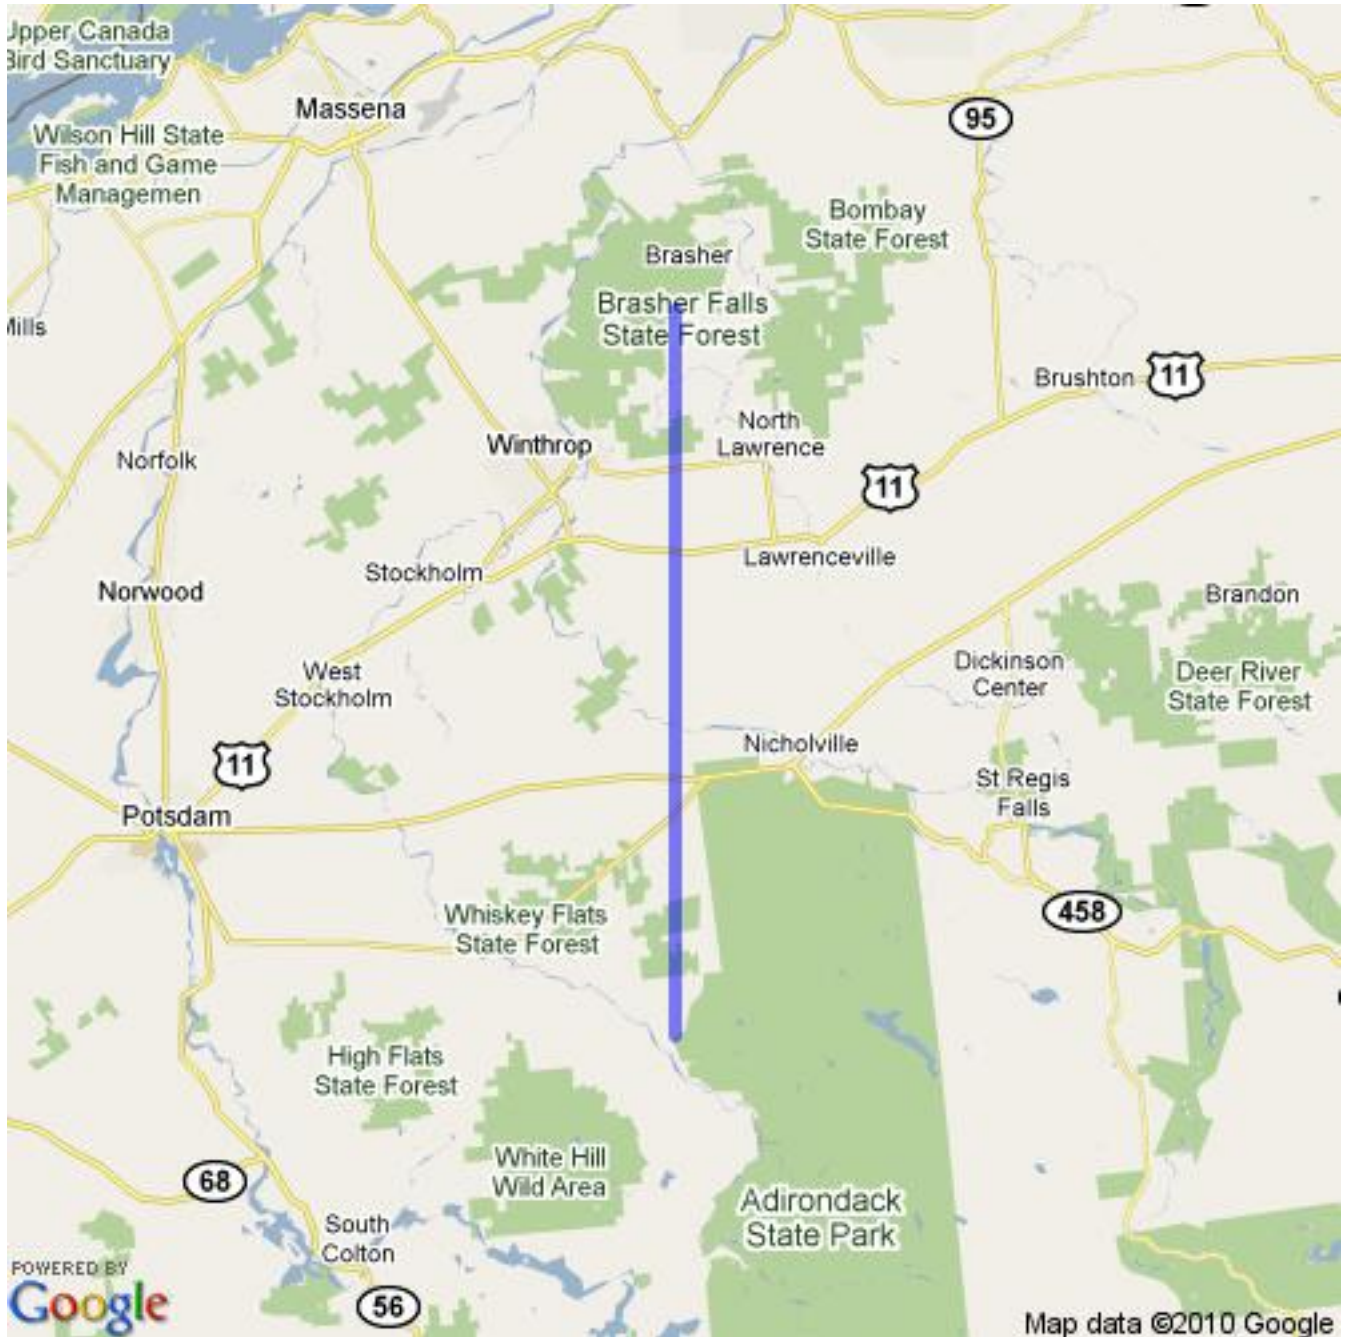

Hockey Eastern Ontario Minor
Official Boundary Definition

<http://maps.odmha.on.ca>

Zone 2 - Ottawa Senators AAA

Created on 2018-02-24

Overview Map

For a high resolution JPEG of this map, visit <http://maps.odmha.on.ca>.

This page left blank.

Last page of HEOMINOR boundary definition document.