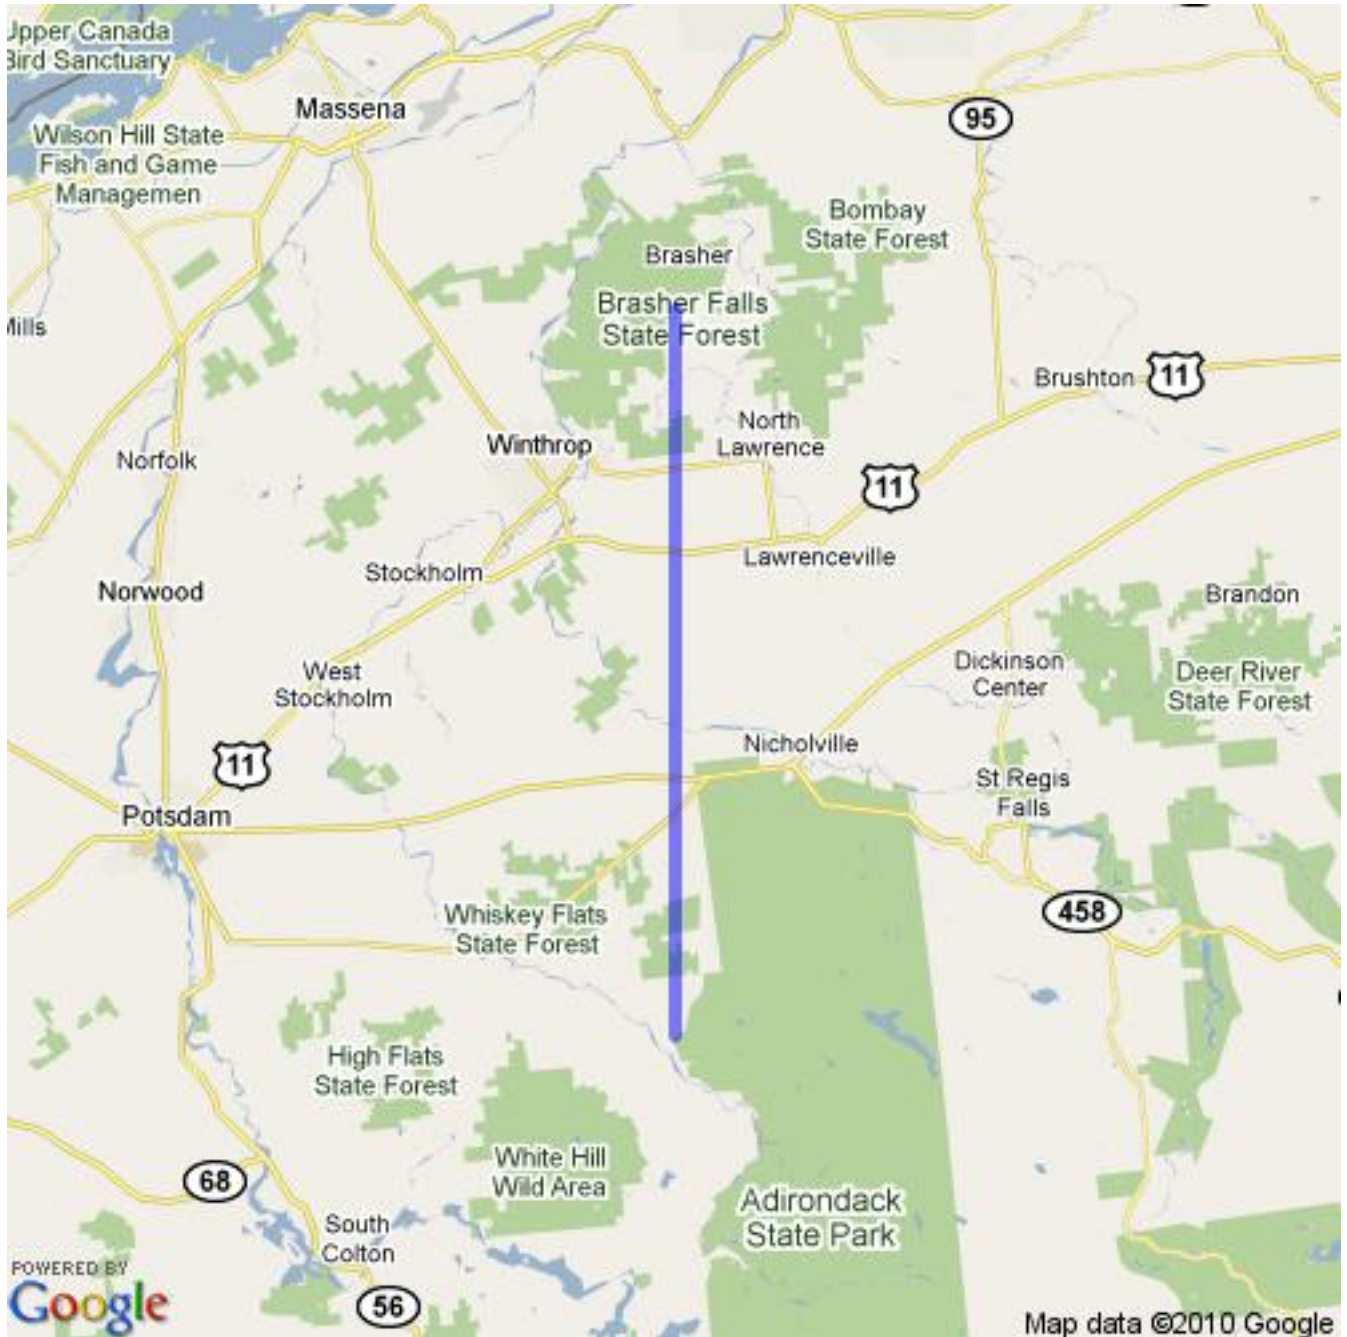

Hockey Eastern Ontario Minor
Official Boundary Definition

<http://maps.odmha.on.ca>

Zone 2 - Ottawa Senators AAA

Created on 2017-09-19

Overview Map

For a high resolution JPEG of this map, visit <http://maps.odmha.on.ca>.

This page left blank.

Last page of HEOMINOR boundary definition document.