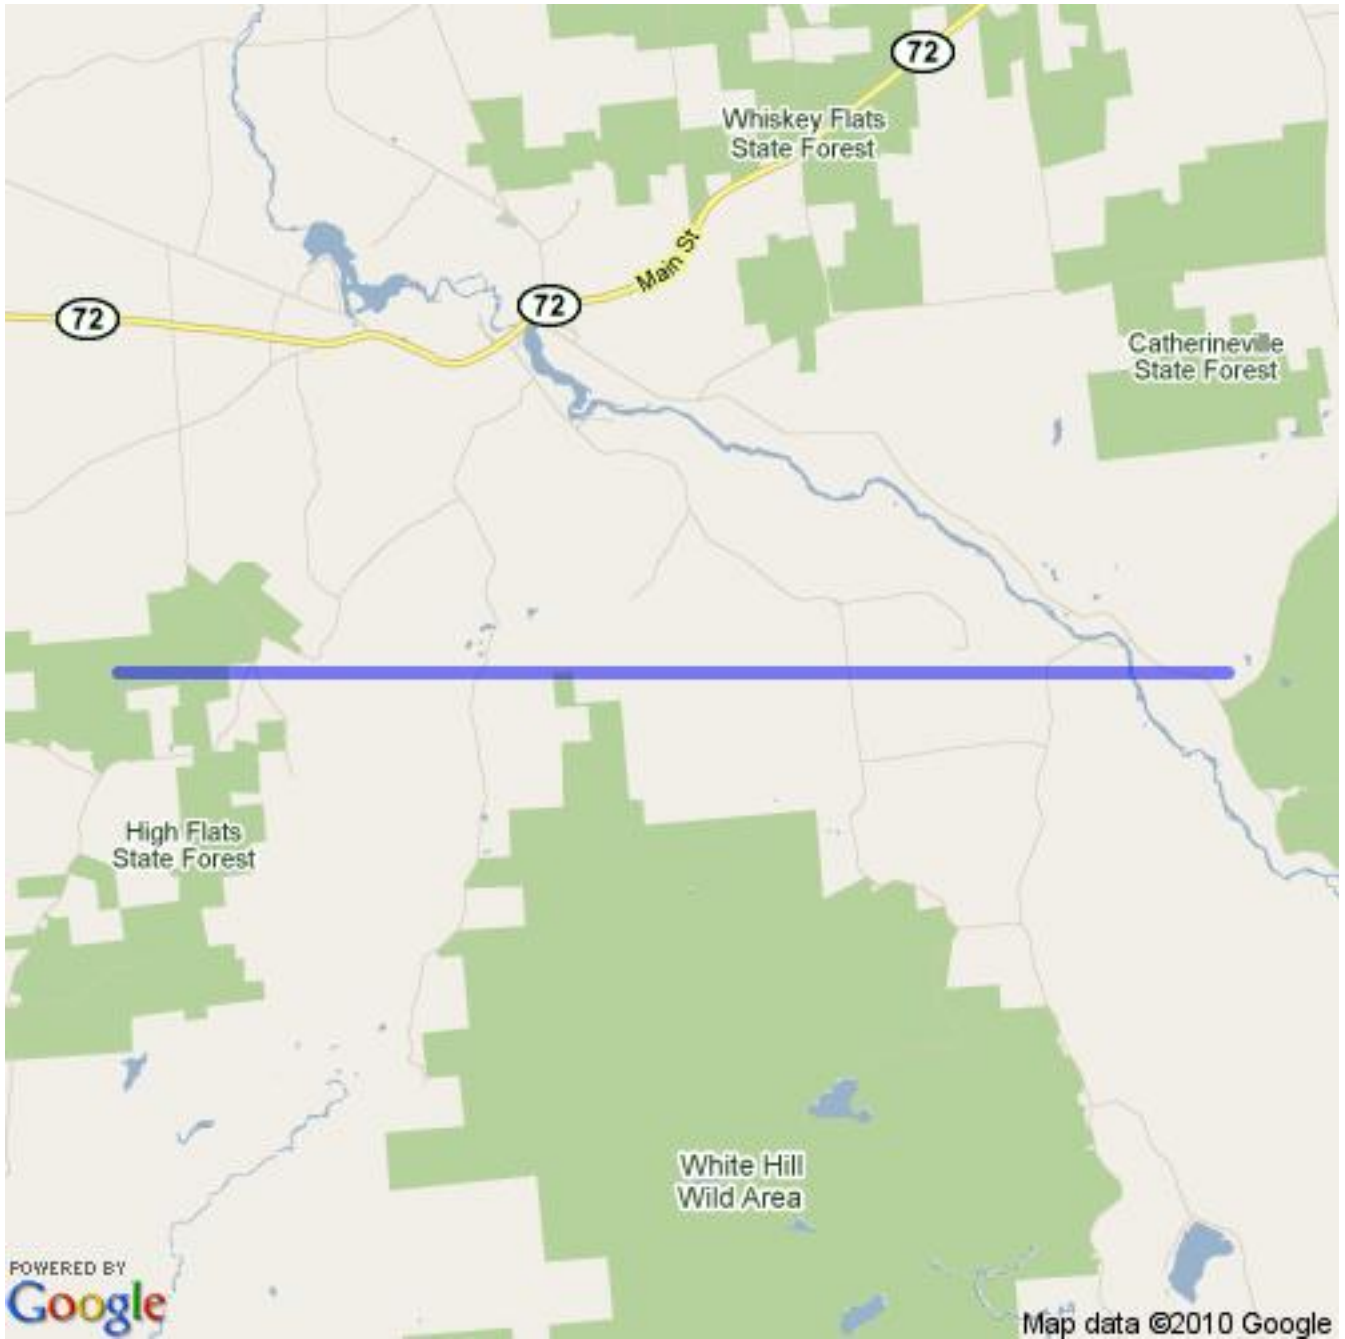

Hockey Eastern Ontario Minor Official Boundary Definition

<http://maps.odmha.on.ca>

Zone 2 - Ottawa Senators AAA

Created on 2017-07-27

Overview Map

For a high resolution JPEG of this map, visit <http://maps.odmha.on.ca>.

This page left blank.

Last page of HEOMINOR boundary definition document.