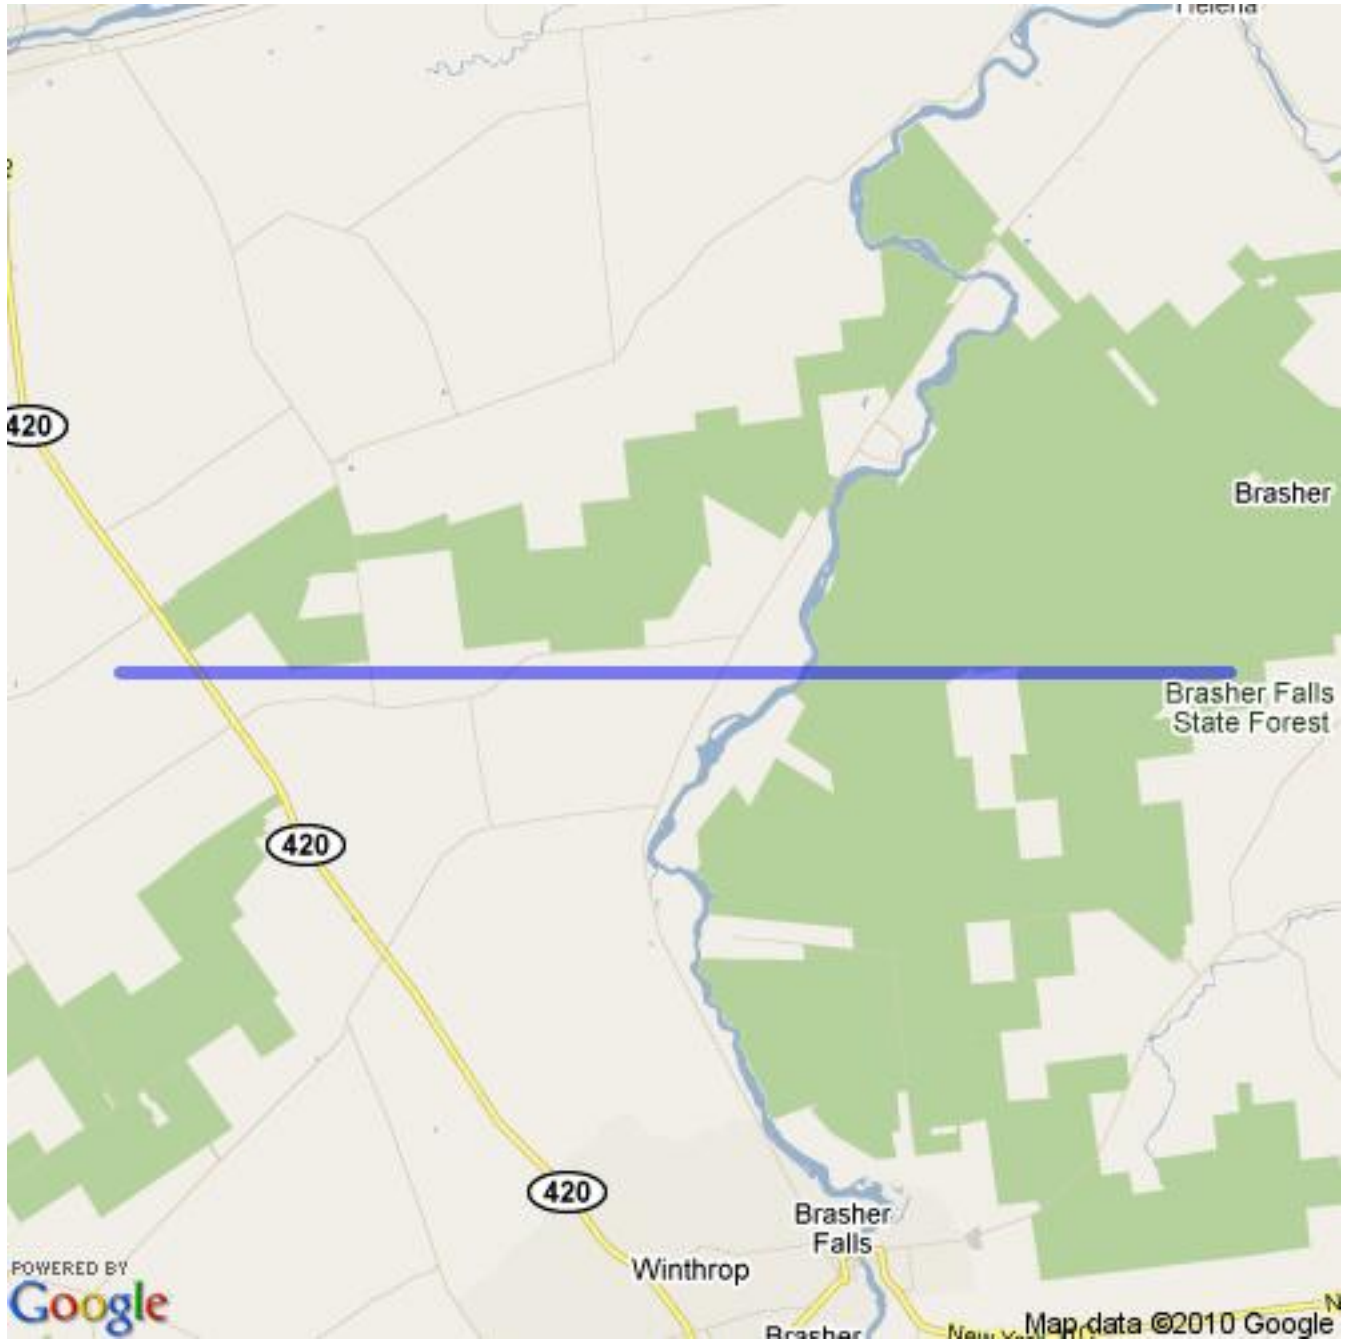

Hockey Eastern Ontario Minor
Official Boundary Definition

<http://maps.odmha.on.ca>

Zone 2 - Ottawa Senators AAA

Created on 2018-02-24

Overview Map

For a high resolution JPEG of this map, visit <http://maps.odmha.on.ca>.

This page left blank.

Last page of HEOMINOR boundary definition document.