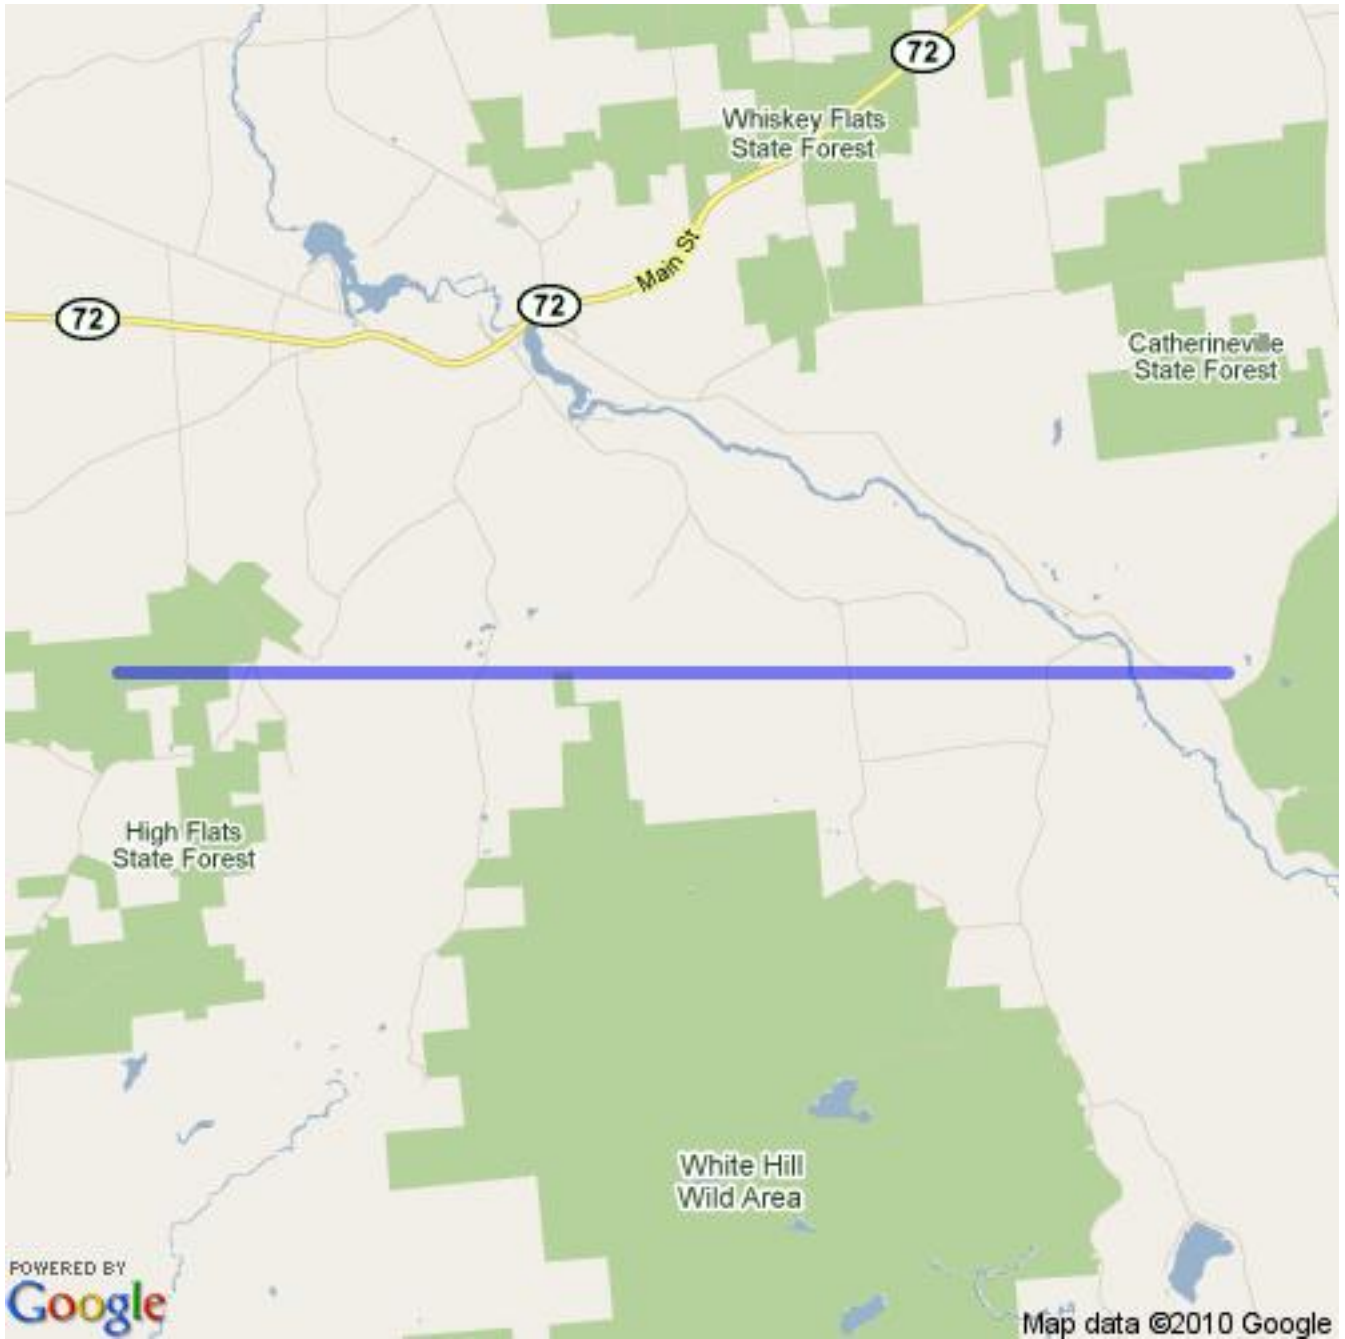

Hockey Eastern Ontario Minor
Official Boundary Definition

<http://maps.odmha.on.ca>

Zone 2 - Ottawa Senators AAA

Created on 2017-09-19

Overview Map

For a high resolution JPEG of this map, visit <http://maps.odmha.on.ca>.

This page left blank.

Last page of HEOMINOR boundary definition document.