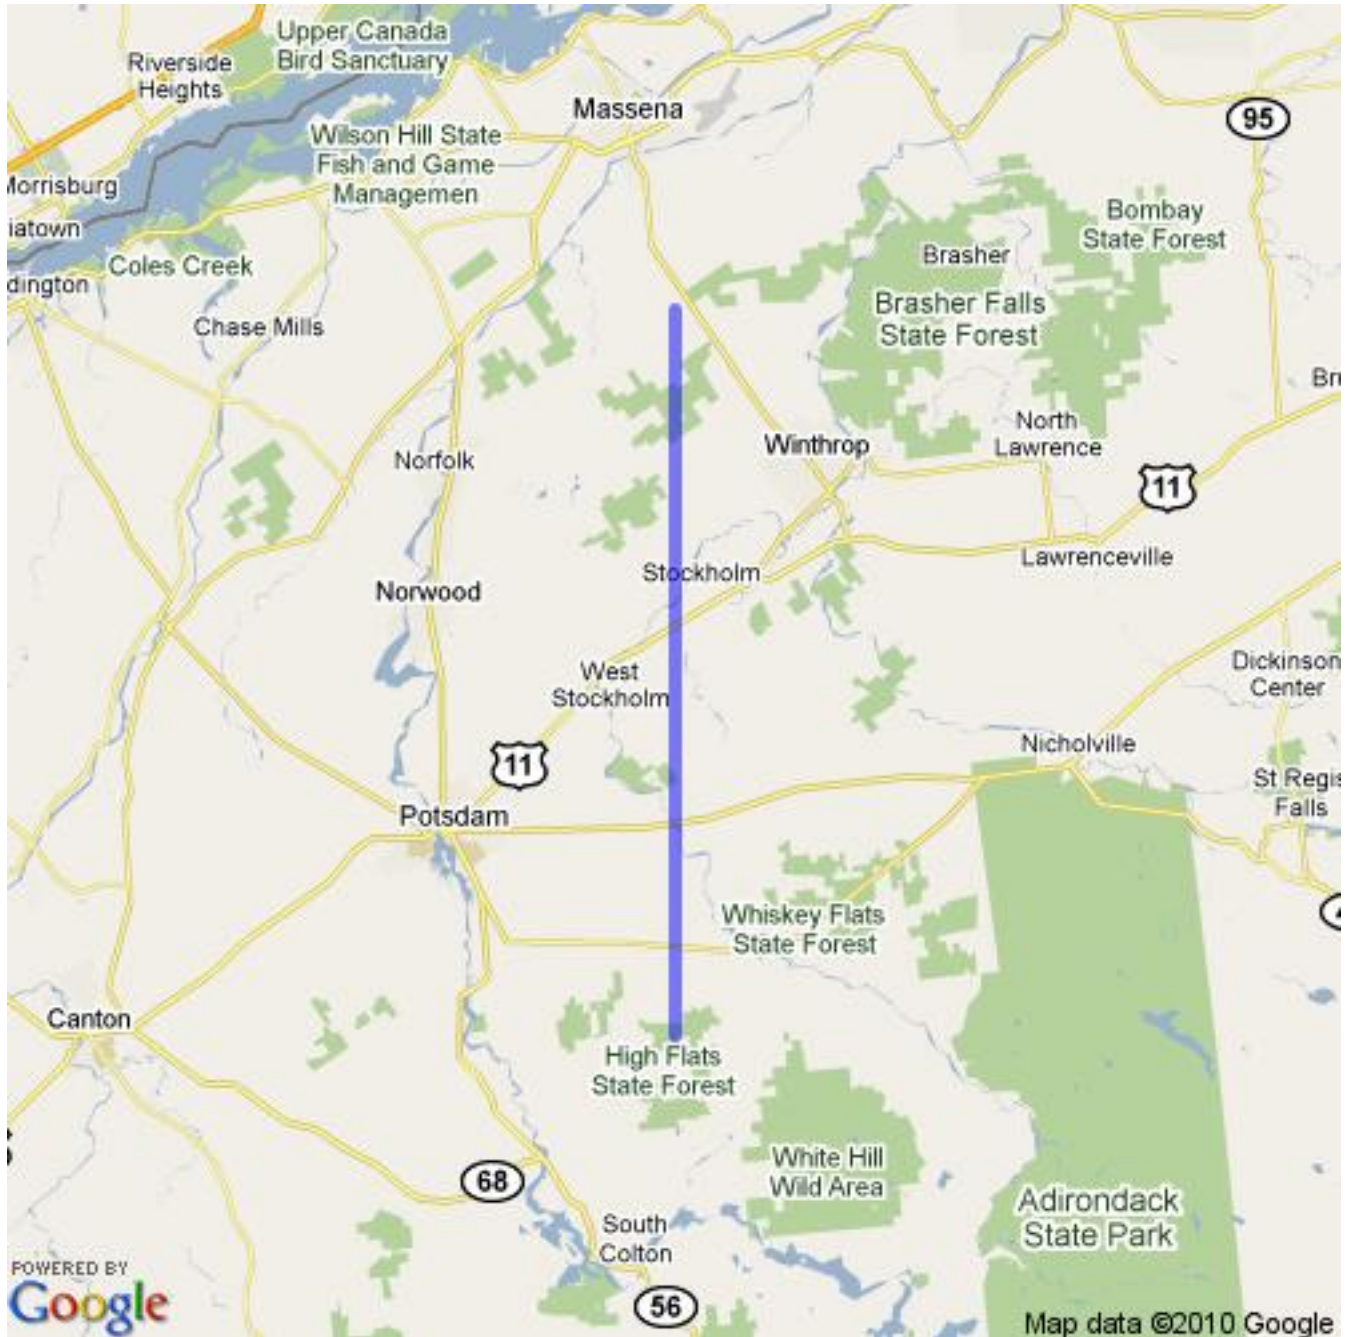

Hockey Eastern Ontario Minor
Official Boundary Definition

<http://maps.odmha.on.ca>

Zone 2 - Ottawa Senators AAA

Created on 2018-02-24

Overview Map

For a high resolution JPEG of this map, visit <http://maps.odmha.on.ca>.

This page left blank.

Last page of HEOMINOR boundary definition document.